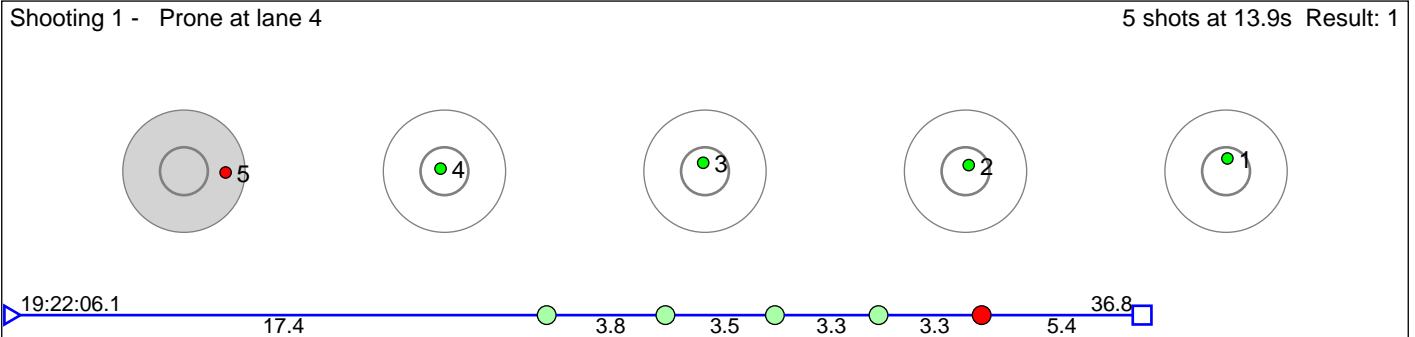

93 Halvorsen Ingeborg Henanger

HÅÏlandsdal IL

Result: 1

Disclaimer:

These results are unofficial since only the final output from the timing system can provide complete and correct competition results. The graphic plot of each series, presents the location of the shots on each of the five targets. Please observe that the accuracy of the plotting has some limitations due to image resolution and/or printer quality.

94 Garverhaugen Symra Emilia

Fana IL

Result: 2

Disclaimer:

These results are unofficial since only the final output from the timing system can provide complete and correct competition results. The graphic plot of each series, presents the location of the shots on each of the five targets. Please observe that the accuracy of the plotting has some limitations due to image resolution and/or printer quality.