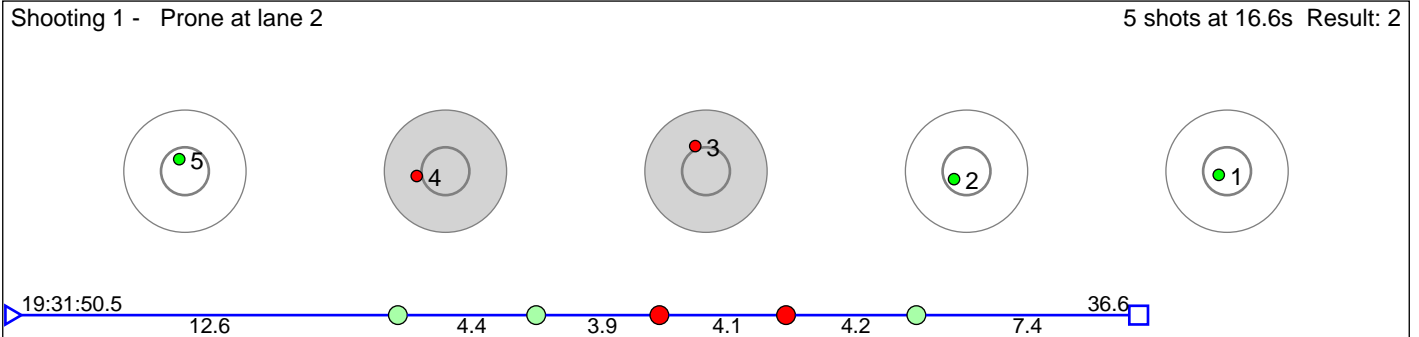

110 Aase Andrea Heimdal

Vik IL

Result: 4

Disclaimer:

These results are unofficial since only the final output from the timing system can provide complete and correct competition results. The graphic plot of each series, presents the location of the shots on each of the five targets. Please observe that the accuracy of the plotting has some limitations due to image resolution and/or printer quality.