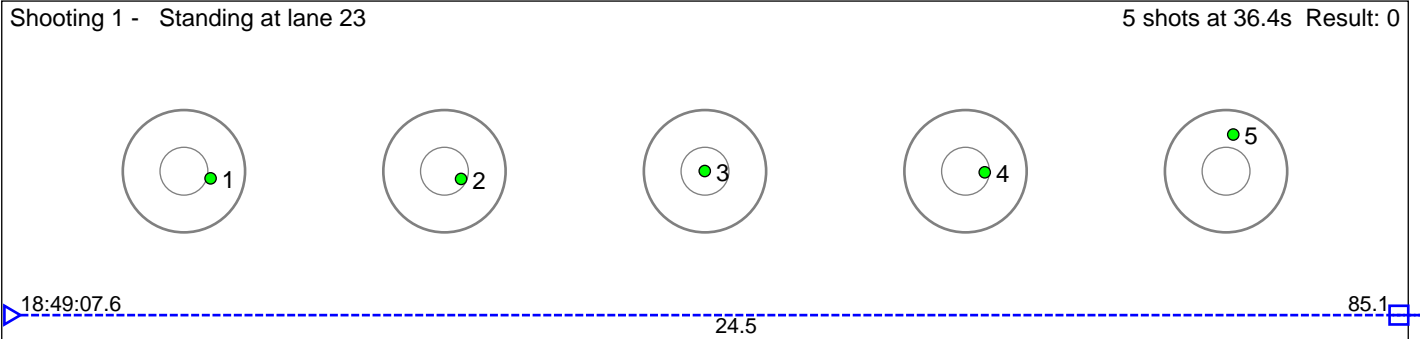

23 Christensen Tuva

Vik IL

Result: 0

Disclaimer:

These results are unofficial since only the final output from the timing system can provide complete and correct competition results. The graphic plot of each series, presents the location of the shots on each of the five targets. Please observe that the accuracy of the plotting has some limitations due to image resolution and/or printer quality.