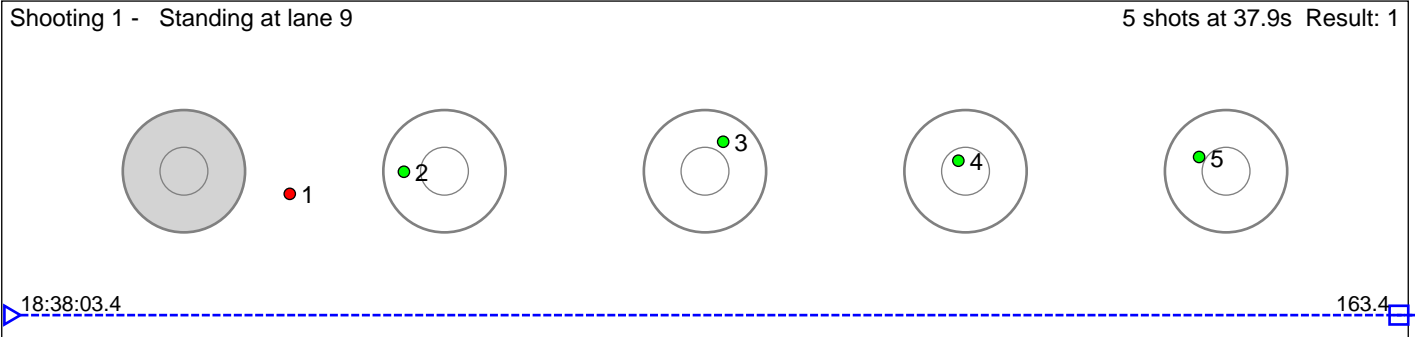

8 Hemre Leon Stoknes

Voss Skiskytterlag

Result: 0

Disclaimer:

These results are unofficial since only the final output from the timing system can provide complete and correct competition results. The graphic plot of each series, presents the location of the shots on each of the five targets. Please observe that the accuracy of the plotting has some limitations due to image resolution and/or printer quality.

9 Kyrvestad Isak

Vik IL

Result: 3

Disclaimer:

These results are unofficial since only the final output from the timing system can provide complete and correct competition results. The graphic plot of each series, presents the location of the shots on each of the five targets. Please observe that the accuracy of the plotting has some limitations due to image resolution and/or printer quality.