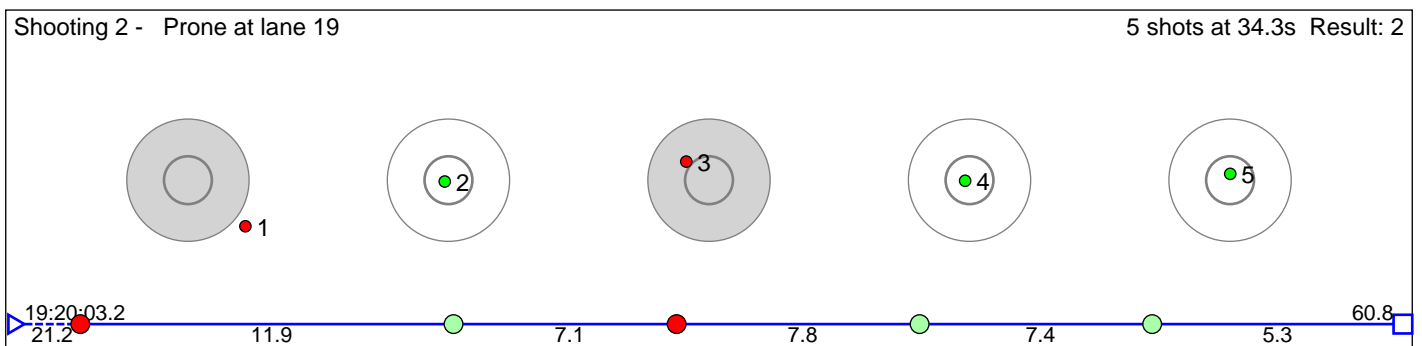

79 Utne Cecilie Sundal

HÅÏlandsdal IL

Result: 4

Disclaimer:

These results are unofficial since only the final output from the timing system can provide complete and correct competition results. The graphic plot of each series, presents the location of the shots on each of the five targets. Please observe that the accuracy of the plotting has some limitations due to image resolution and/or printer quality.