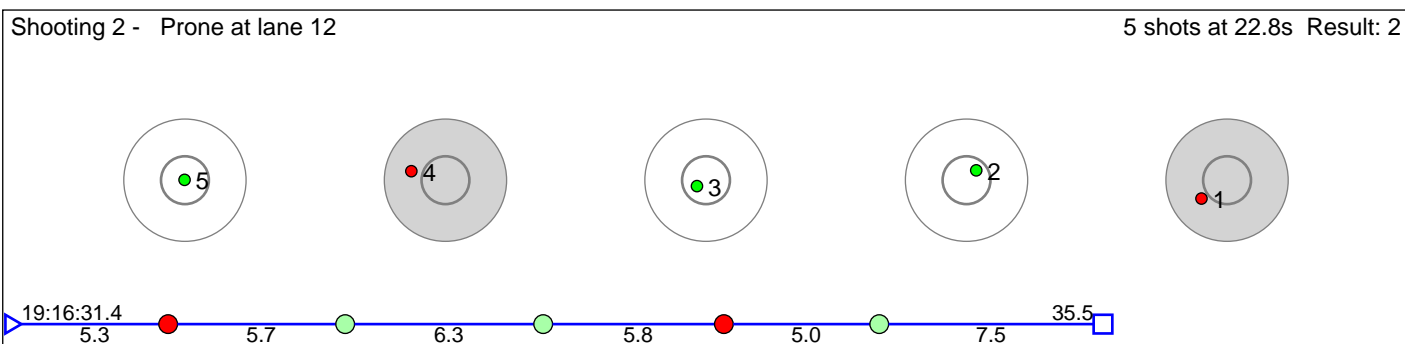

72 Rognebakke Edel

Voss Skiskytterlag

Result: 4

Disclaimer:

These results are unofficial since only the final output from the timing system can provide complete and correct competition results. The graphic plot of each series, presents the location of the shots on each of the five targets. Please observe that the accuracy of the plotting has some limitations due to image resolution and/or printer quality.