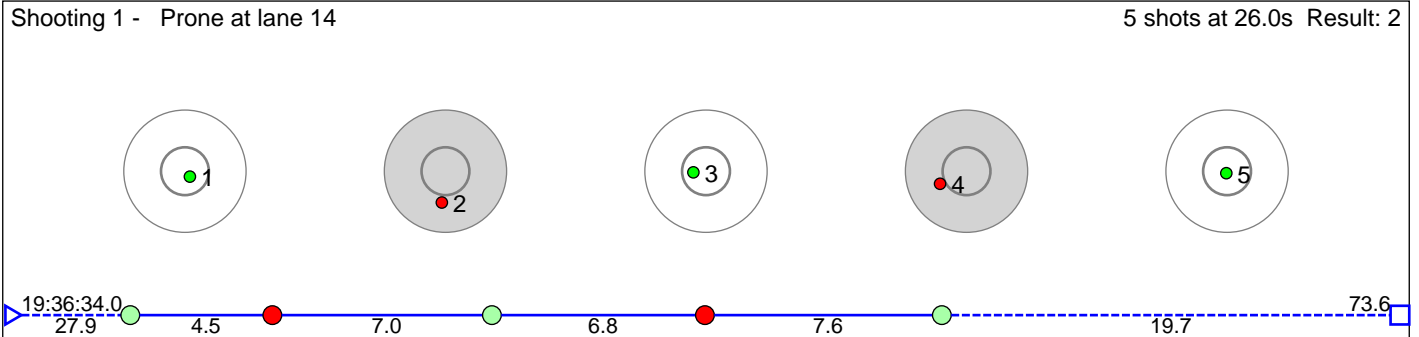

111 Eide Hilda Viskjer

Odda IL

Result: 5

Disclaimer:

These results are unofficial since only the final output from the timing system can provide complete and correct competition results. The graphic plot of each series, presents the location of the shots on each of the five targets. Please observe that the accuracy of the plotting has some limitations due to image resolution and/or printer quality.