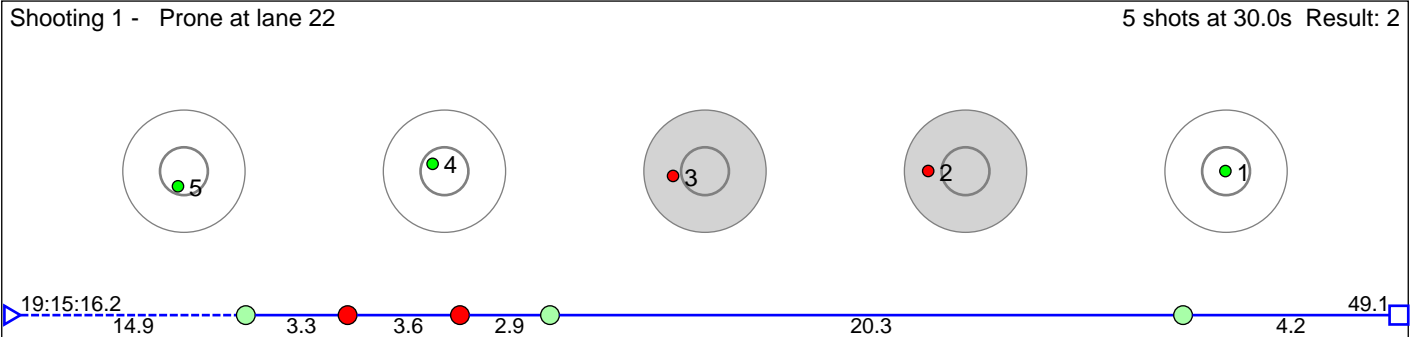

82 Hjortland Vemund Soldal

Voss Skiskytterlag

Result: 7

Disclaimer:

These results are unofficial since only the final output from the timing system can provide complete and correct competition results. The graphic plot of each series, presents the location of the shots on each of the five targets. Please observe that the accuracy of the plotting has some limitations due to image resolution and/or printer quality.