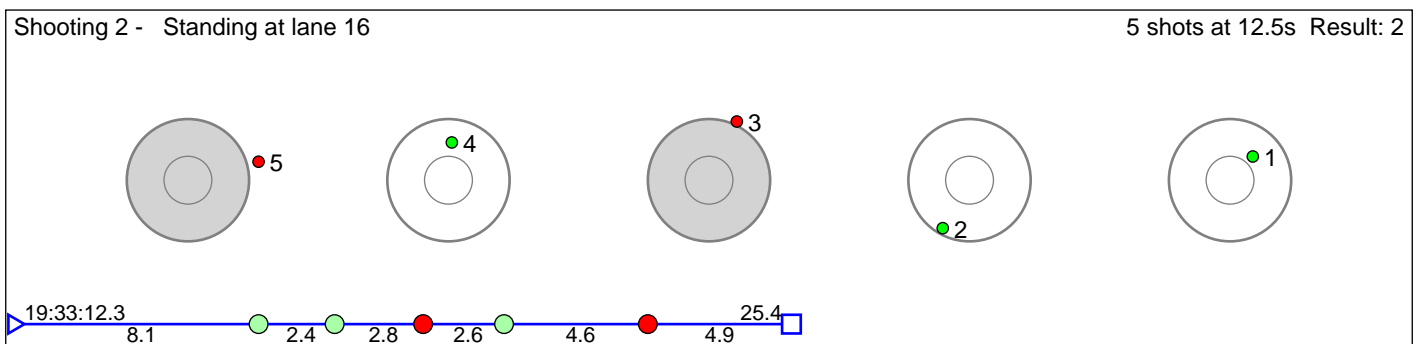

95 Bergtun Malin AuganÅis

Kvam Langrenn- og Skiskyttarklubb

Result: 2

Disclaimer:

These results are unofficial since only the final output from the timing system can provide complete and correct competition results. The graphic plot of each series, presents the location of the shots on each of the five targets. Please observe that the accuracy of the plotting has some limitations due to image resolution and/or printer quality.