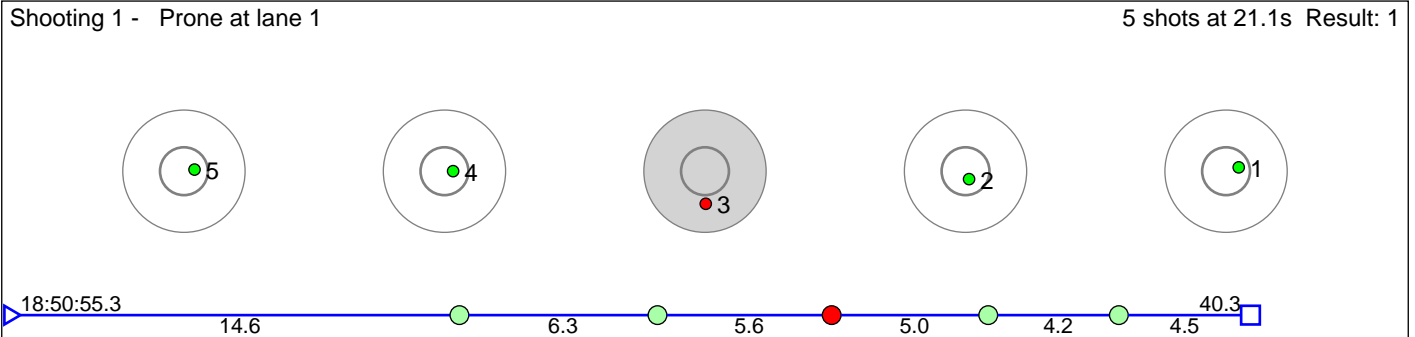

23 Christensen Tuva

Vik IL

Result: 0

Disclaimer:

These results are unofficial since only the final output from the timing system can provide complete and correct competition results. The graphic plot of each series, presents the location of the shots on each of the five targets. Please observe that the accuracy of the plotting has some limitations due to image resolution and/or printer quality.

30 Sletner Ronja Soldal

Voss Skiskytterlag

Result: 6

Disclaimer:

These results are unofficial since only the final output from the timing system can provide complete and correct competition results. The graphic plot of each series, presents the location of the shots on each of the five targets. Please observe that the accuracy of the plotting has some limitations due to image resolution and/or printer quality.

31 VestbÅ, Sunniva Henriksen

Kvam Langrenn- og Skiskyttarklubb

Result: 3

Disclaimer:

These results are unofficial since only the final output from the timing system can provide complete and correct competition results. The graphic plot of each series, presents the location of the shots on each of the five targets. Please observe that the accuracy of the plotting has some limitations due to image resolution and/or printer quality.