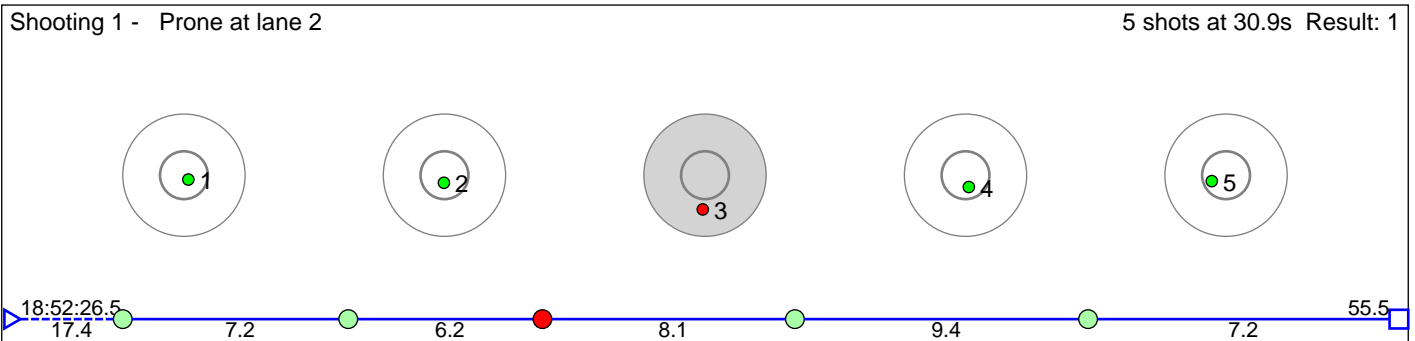

32 HÅnsi Kristin

Vik IL

Result: 5

Disclaimer:

These results are unofficial since only the final output from the timing system can provide complete and correct competition results. The graphic plot of each series, presents the location of the shots on each of the five targets. Please observe that the accuracy of the plotting has some limitations due to image resolution and/or printer quality.