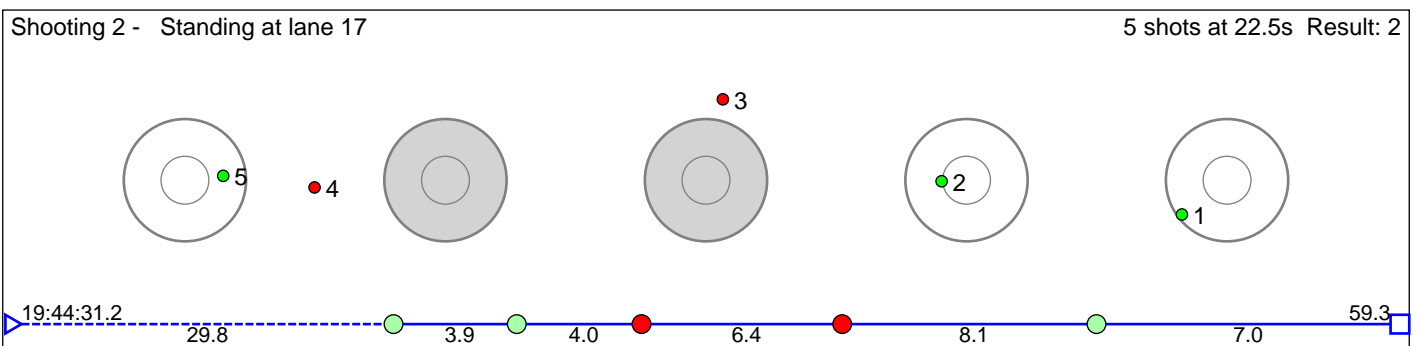

114 LÃyning Rannveig Oma

Odda IL

Result: 5

Disclaimer:

These results are unofficial since only the final output from the timing system can provide complete and correct competition results. The graphic plot of each series, presents the location of the shots on each of the five targets. Please observe that the accuracy of the plotting has some limitations due to image resolution and/or printer quality.