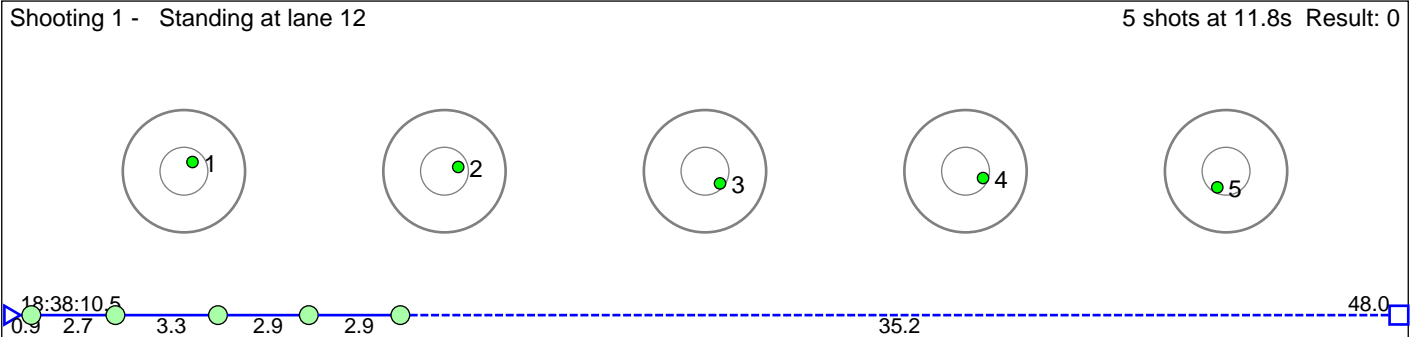

10 Mo Kaja HÅ, en

Kvam Langrenn- og Skiskytterklubb

Result: 0

Disclaimer:

These results are unofficial since only the final output from the timing system can provide complete and correct competition results. The graphic plot of each series, presents the location of the shots on each of the five targets. Please observe that the accuracy of the plotting has some limitations due to image resolution and/or printer quality.

11 Fenne Emilie

Voss Skiskytterlag

Result: 0

Disclaimer:

These results are unofficial since only the final output from the timing system can provide complete and correct competition results. The graphic plot of each series, presents the location of the shots on each of the five targets. Please observe that the accuracy of the plotting has some limitations due to image resolution and/or printer quality.

12 NesbÅ, Tora Opheim

Voss Skiskytterlag

Result: 0

Disclaimer:

These results are unofficial since only the final output from the timing system can provide complete and correct competition results. The graphic plot of each series, presents the location of the shots on each of the five targets. Please observe that the accuracy of the plotting has some limitations due to image resolution and/or printer quality.