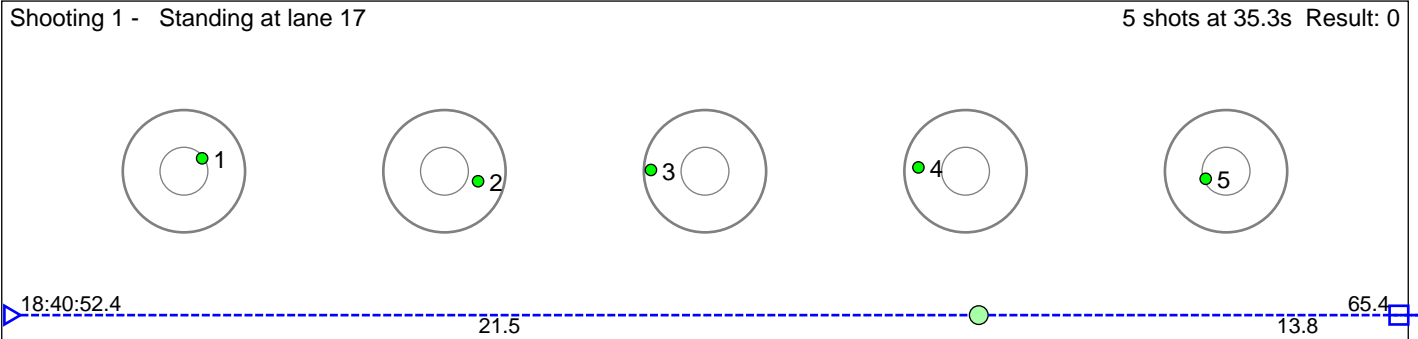

16 Steine Silje

Voss Skiskytterlag

Result: 3

Shooting 1 - Standing at lane 16

5 shots at 53.1s Result: 3

18:40:44.0

128.1

Shooting 2 - Standing at lane 16

5 shots at 35.3s Result: 0

18:47:11.2

105.0

Disclaimer:

These results are unofficial since only the final output from the timing system can provide complete and correct competition results. The graphic plot of each series, presents the location of the shots on each of the five targets. Please observe that the accuracy of the plotting has some limitations due to image resolution and/or printer quality.

17 Hansen Kristin DalsbÃ¸

Voss Skiskytterlag

Result: 1

Disclaimer:

These results are unofficial since only the final output from the timing system can provide complete and correct competition results. The graphic plot of each series, presents the location of the shots on each of the five targets. Please observe that the accuracy of the plotting has some limitations due to image resolution and/or printer quality.