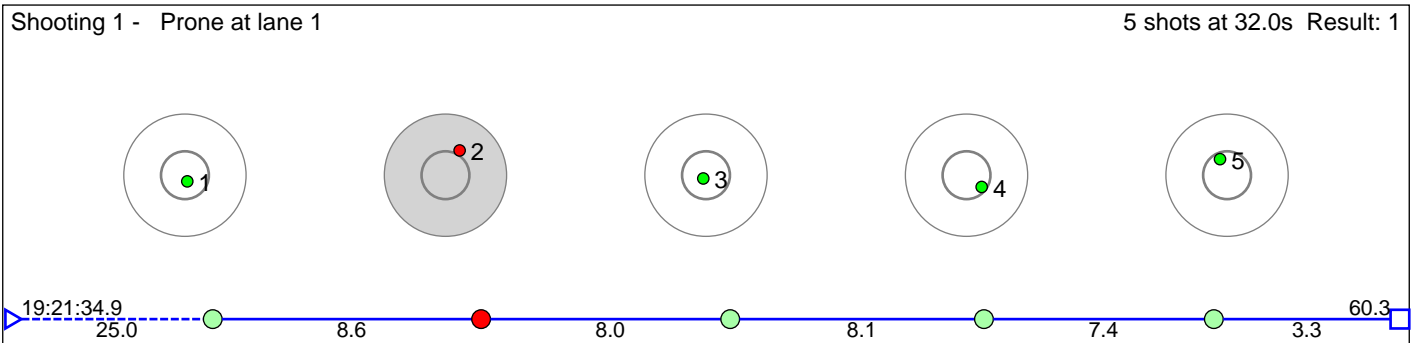

91 Hove Martin Evensen

Vik IL

Result: 4

Disclaimer:

These results are unofficial since only the final output from the timing system can provide complete and correct competition results. The graphic plot of each series, presents the location of the shots on each of the five targets. Please observe that the accuracy of the plotting has some limitations due to image resolution and/or printer quality.