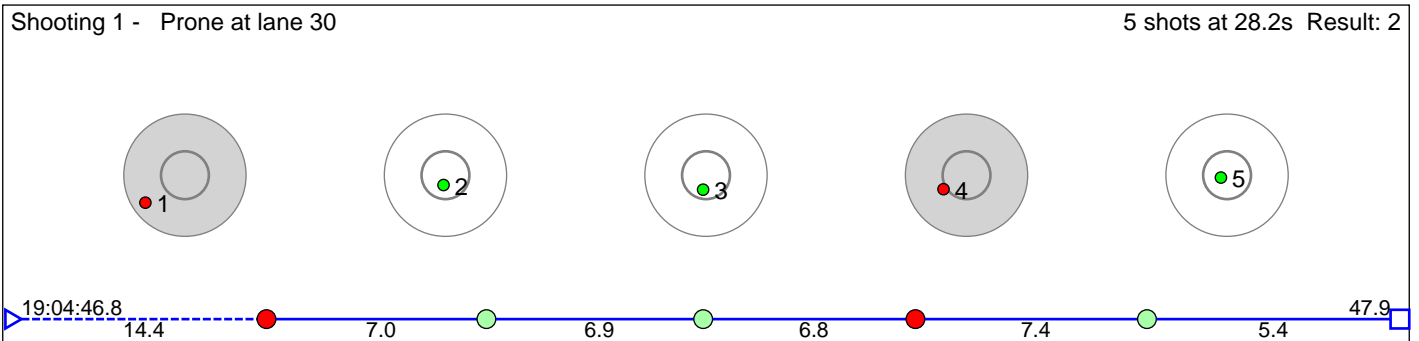

60 MÅKestad JÅrgen

Kvam Langrenn- og Skiskyttarklubb

Result: 3

Disclaimer:

These results are unofficial since only the final output from the timing system can provide complete and correct competition results. The graphic plot of each series, presents the location of the shots on each of the five targets. Please observe that the accuracy of the plotting has some limitations due to image resolution and/or printer quality.