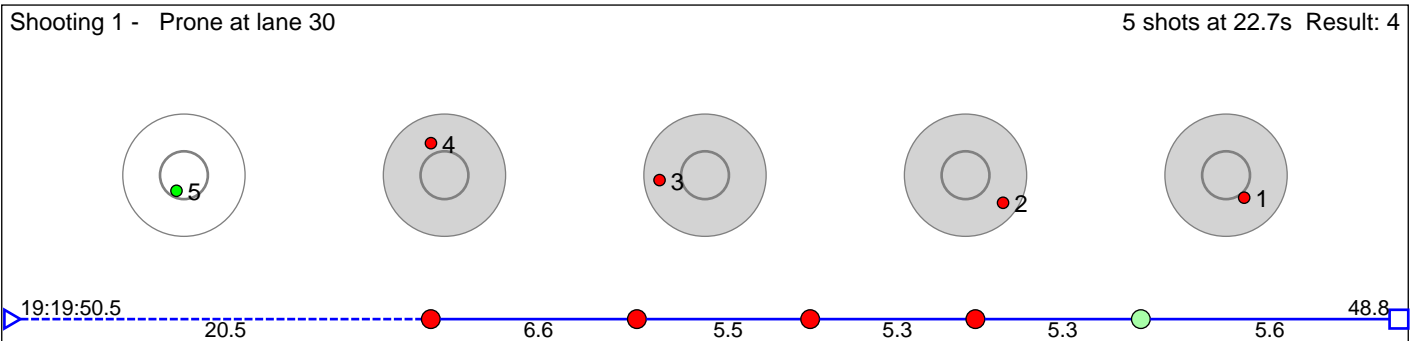

90 Hemre Oskar Stoknes

Voss Skiskytterlag

Result: 7

Disclaimer:

These results are unofficial since only the final output from the timing system can provide complete and correct competition results. The graphic plot of each series, presents the location of the shots on each of the five targets. Please observe that the accuracy of the plotting has some limitations due to image resolution and/or printer quality.