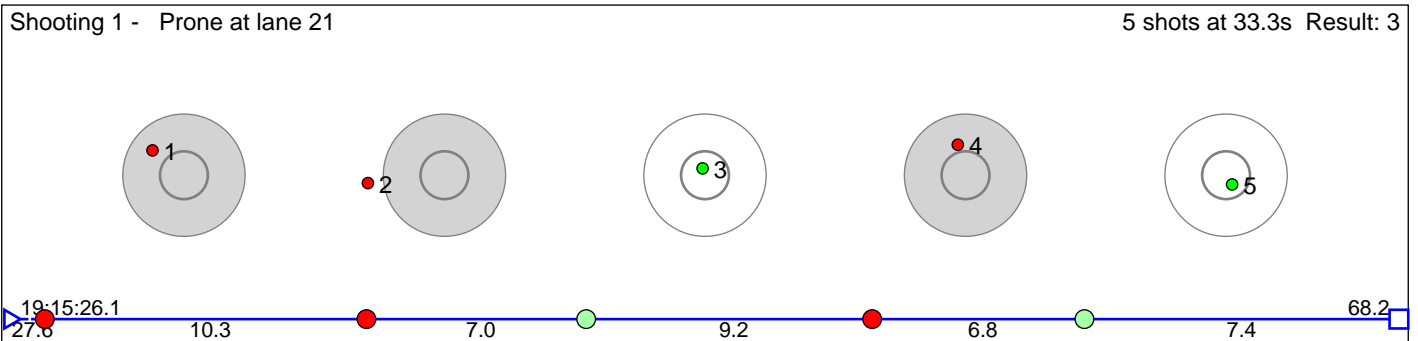

81 Soldal Anved Tombre

Kvam Langrenn- og Skiskyttarklubb

Result: 6

Disclaimer:

These results are unofficial since only the final output from the timing system can provide complete and correct competition results. The graphic plot of each series, presents the location of the shots on each of the five targets. Please observe that the accuracy of the plotting has some limitations due to image resolution and/or printer quality.