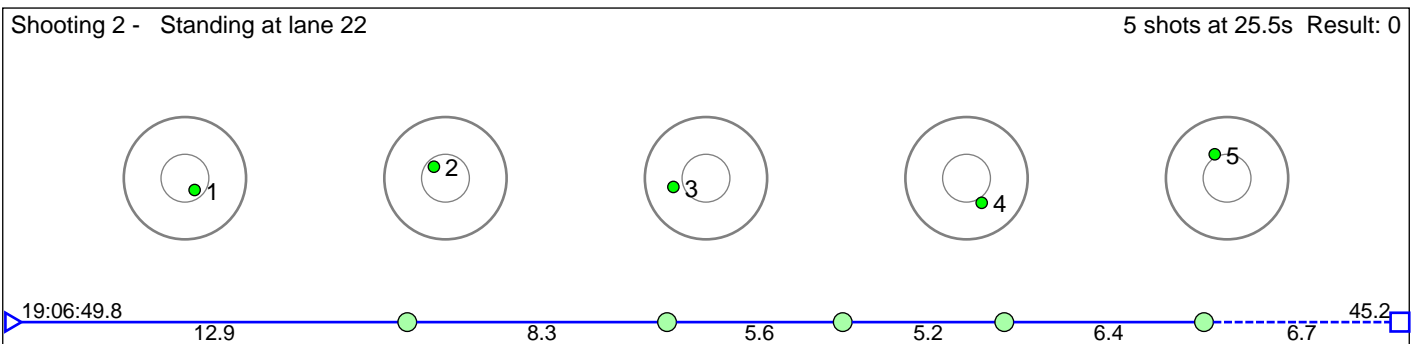

52 Aspebakken Sanna Nondal

Voss Skiskytterlag

Result: 1

Disclaimer:

These results are unofficial since only the final output from the timing system can provide complete and correct competition results. The graphic plot of each series, presents the location of the shots on each of the five targets. Please observe that the accuracy of the plotting has some limitations due to image resolution and/or printer quality.