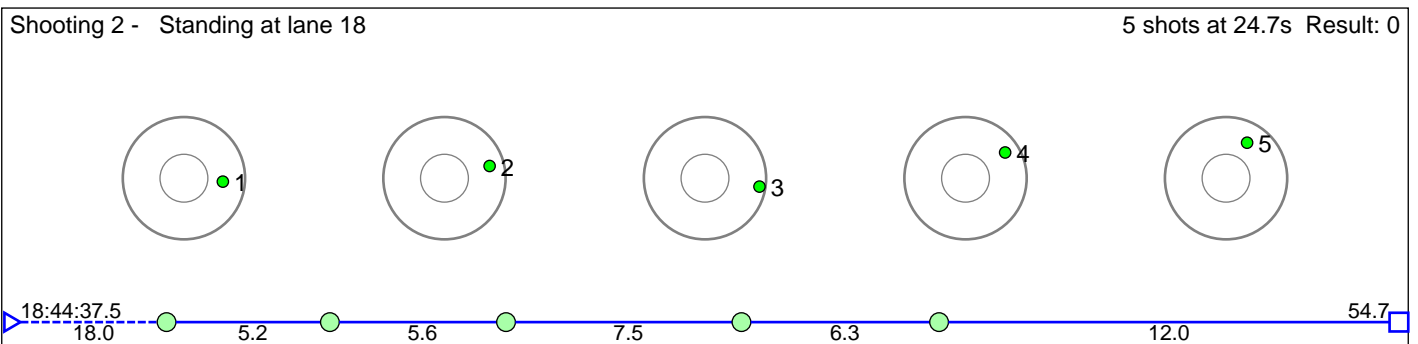

17 Hansen Kristin DalsbÃ¸

Voss Skiskytterlag

Result: 1

Disclaimer:

These results are unofficial since only the final output from the timing system can provide complete and correct competition results. The graphic plot of each series, presents the location of the shots on each of the five targets. Please observe that the accuracy of the plotting has some limitations due to image resolution and/or printer quality.

18 SÅ,derstrÅ,m Victor

Fana IL

Result: 0

Disclaimer:

These results are unofficial since only the final output from the timing system can provide complete and correct competition results. The graphic plot of each series, presents the location of the shots on each of the five targets. Please observe that the accuracy of the plotting has some limitations due to image resolution and/or printer quality.