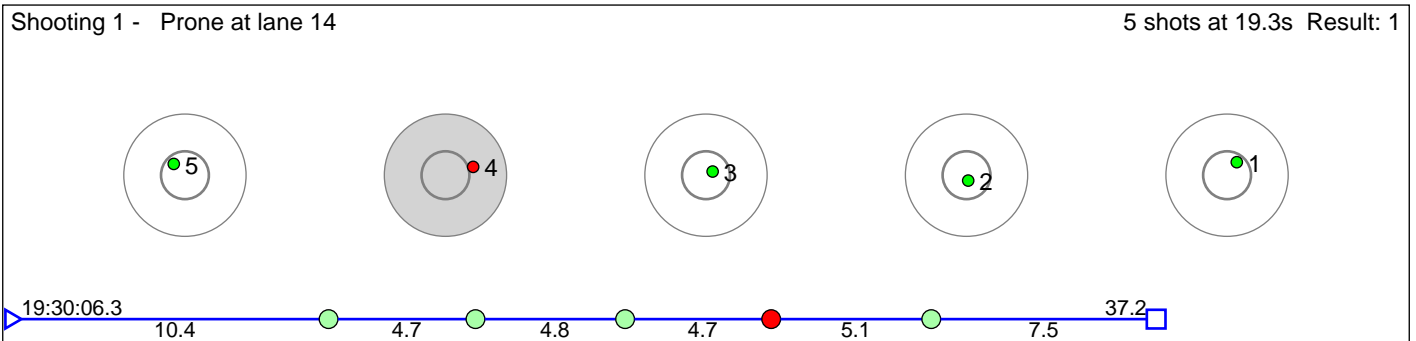

104 Gjelland Kristi Skjelbreid

HÅÏlandsdal IL

Result: 4

Disclaimer:

These results are unofficial since only the final output from the timing system can provide complete and correct competition results. The graphic plot of each series, presents the location of the shots on each of the five targets. Please observe that the accuracy of the plotting has some limitations due to image resolution and/or printer quality.