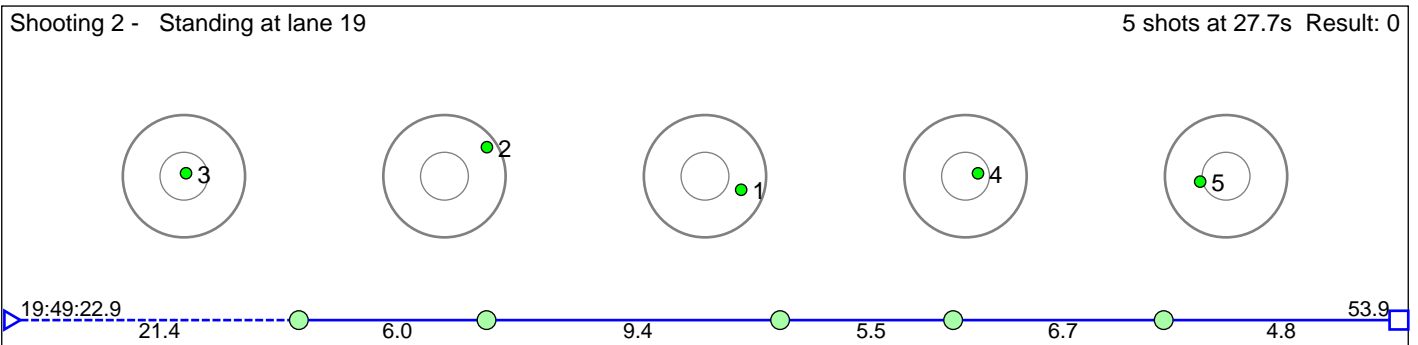

119 Jordal Ida FlatabÃ,

Odda IL

Result: 4

Disclaimer:

These results are unofficial since only the final output from the timing system can provide complete and correct competition results. The graphic plot of each series, presents the location of the shots on each of the five targets. Please observe that the accuracy of the plotting has some limitations due to image resolution and/or printer quality.