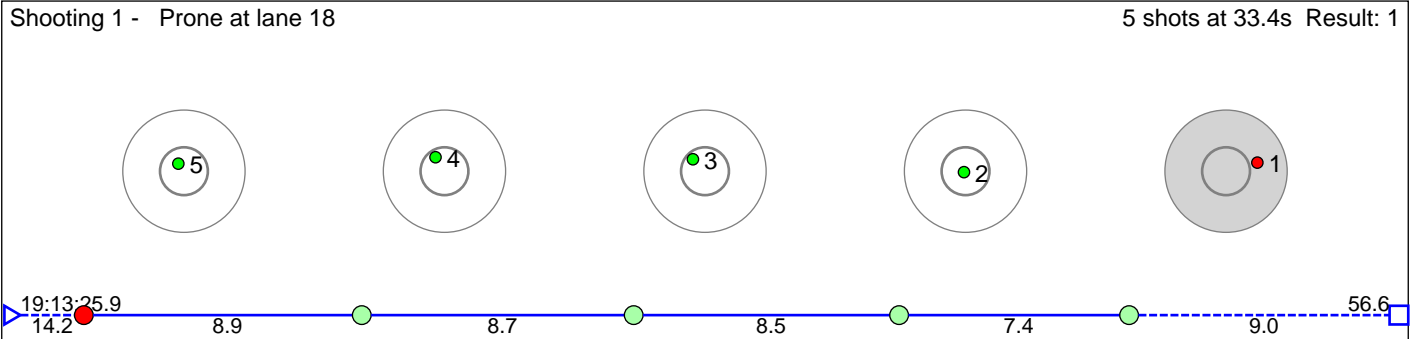

78 Medhus Ingrid Marie NÅsheim

Odda IL

Result: 3

Disclaimer:

These results are unofficial since only the final output from the timing system can provide complete and correct competition results. The graphic plot of each series, presents the location of the shots on each of the five targets. Please observe that the accuracy of the plotting has some limitations due to image resolution and/or printer quality.