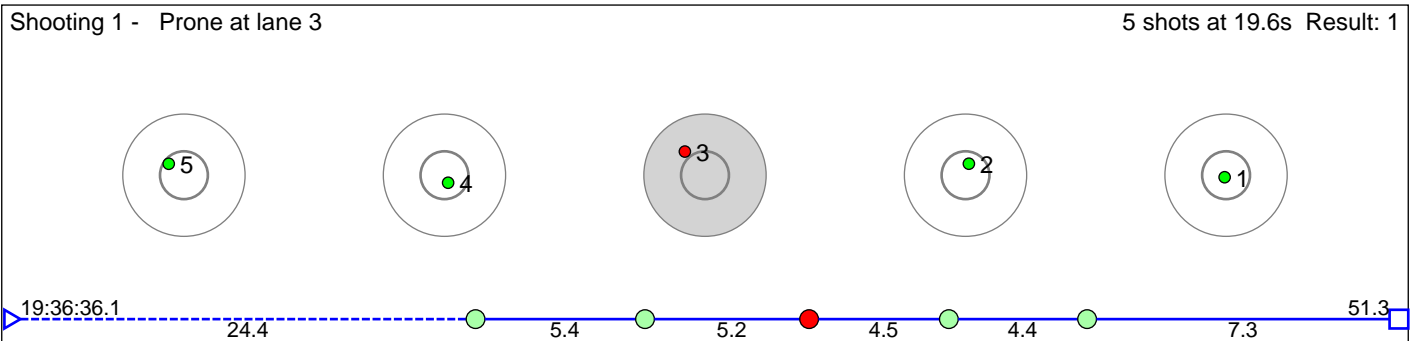

116 RÃ_d Alexander Ã svang

HÃ¥landsdal IL

Result: 4

Disclaimer:

These results are unofficial since only the final output from the timing system can provide complete and correct competition results. The graphic plot of each series, presents the location of the shots on each of the five targets. Please observe that the accuracy of the plotting has some limitations due to image resolution and/or printer quality.