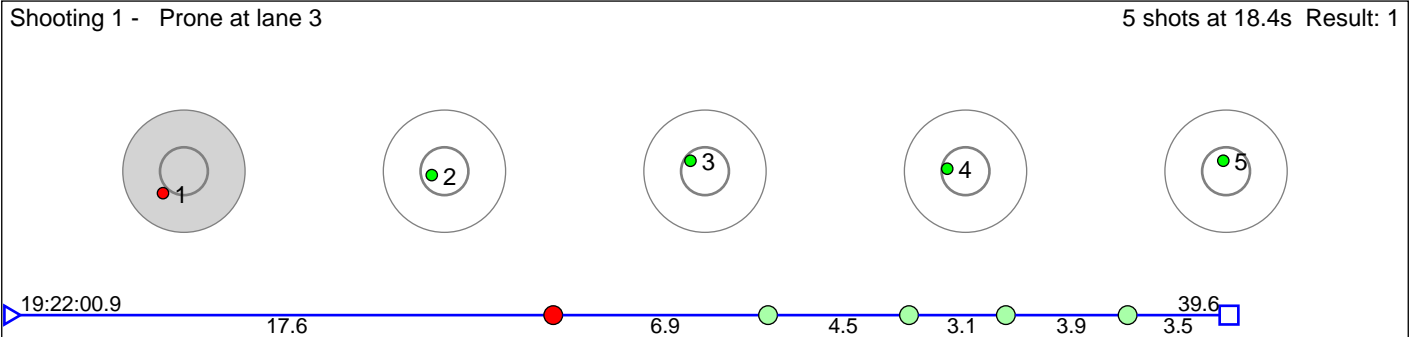

93 Halvorsen Ingeborg Henanger

HÅÏlandsdal IL

Result: 1

Disclaimer:

These results are unofficial since only the final output from the timing system can provide complete and correct competition results. The graphic plot of each series, presents the location of the shots on each of the five targets. Please observe that the accuracy of the plotting has some limitations due to image resolution and/or printer quality.