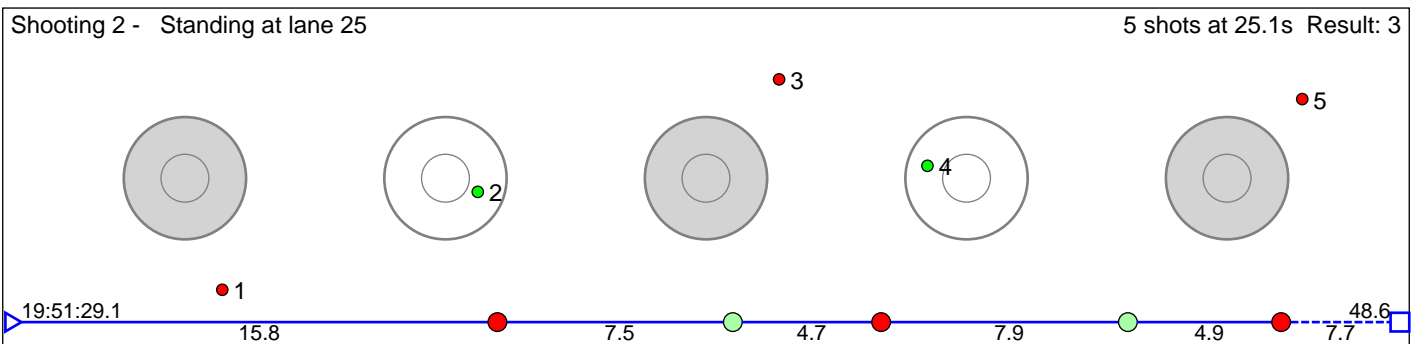

111 Eide Hilda Viskjer

Odda IL

Result: 5

Disclaimer:

These results are unofficial since only the final output from the timing system can provide complete and correct competition results. The graphic plot of each series, presents the location of the shots on each of the five targets. Please observe that the accuracy of the plotting has some limitations due to image resolution and/or printer quality.