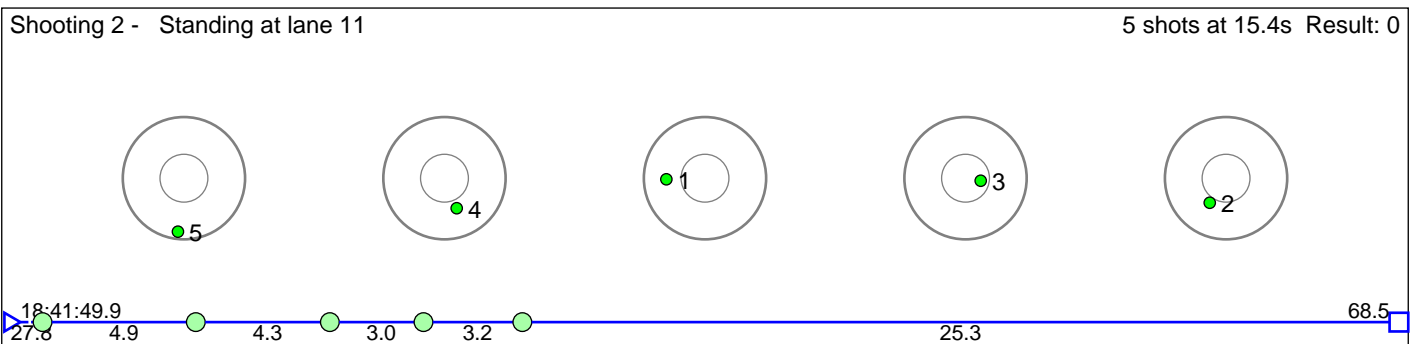

9 Kyrvestad Isak

Vik IL

Result: 3

Disclaimer:

These results are unofficial since only the final output from the timing system can provide complete and correct competition results. The graphic plot of each series, presents the location of the shots on each of the five targets. Please observe that the accuracy of the plotting has some limitations due to image resolution and/or printer quality.

10 Mo Kaja HÅ, en

Kvam Langrenn- og Skiskytterklubb

Result: 0

Disclaimer:

These results are unofficial since only the final output from the timing system can provide complete and correct competition results. The graphic plot of each series, presents the location of the shots on each of the five targets. Please observe that the accuracy of the plotting has some limitations due to image resolution and/or printer quality.

11 Fenne Emilie

Voss Skiskytterlag

Result: 0

Disclaimer:

These results are unofficial since only the final output from the timing system can provide complete and correct competition results. The graphic plot of each series, presents the location of the shots on each of the five targets. Please observe that the accuracy of the plotting has some limitations due to image resolution and/or printer quality.