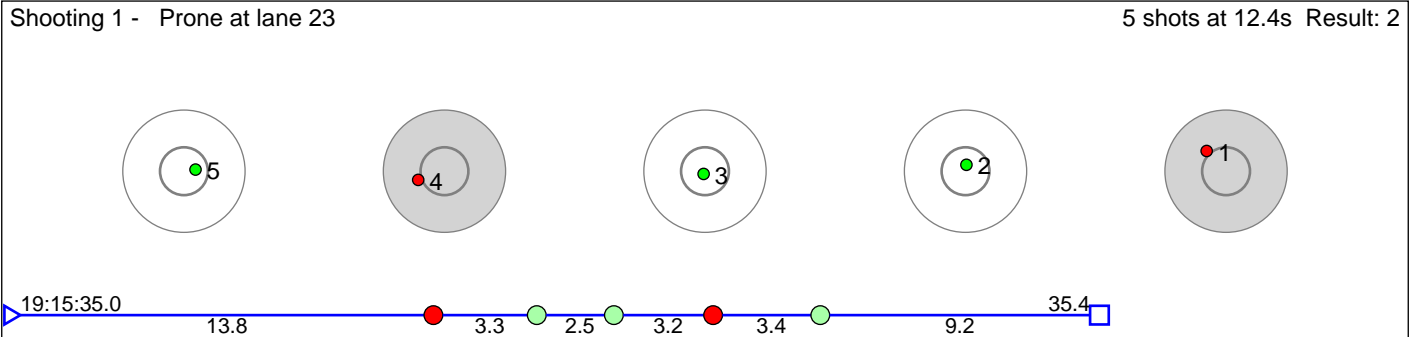

83 Krangnes Vegard

Voss Skiskytterlag

Result: 5

Disclaimer:

These results are unofficial since only the final output from the timing system can provide complete and correct competition results. The graphic plot of each series, presents the location of the shots on each of the five targets. Please observe that the accuracy of the plotting has some limitations due to image resolution and/or printer quality.