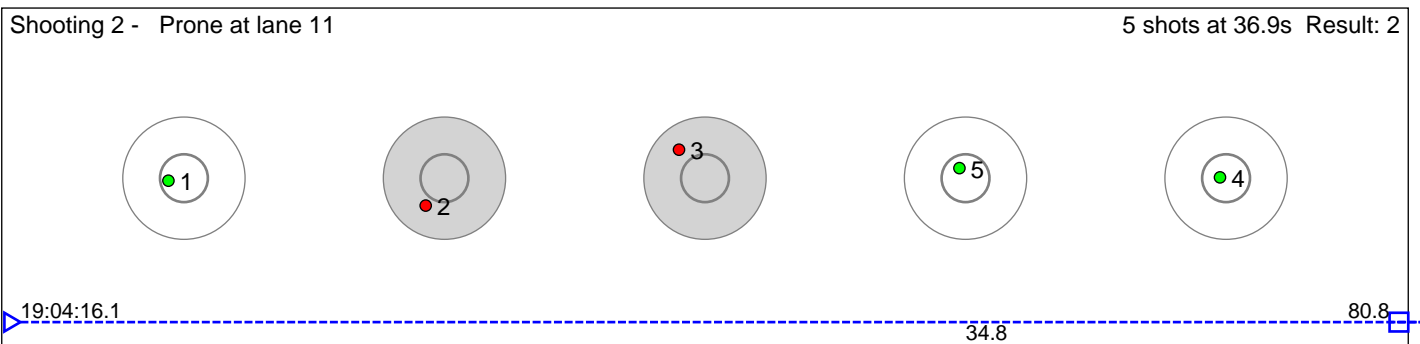

41 Vik Tage

Voss Skiskytterlag

Result: 6

Disclaimer:

These results are unofficial since only the final output from the timing system can provide complete and correct competition results. The graphic plot of each series, presents the location of the shots on each of the five targets. Please observe that the accuracy of the plotting has some limitations due to image resolution and/or printer quality.