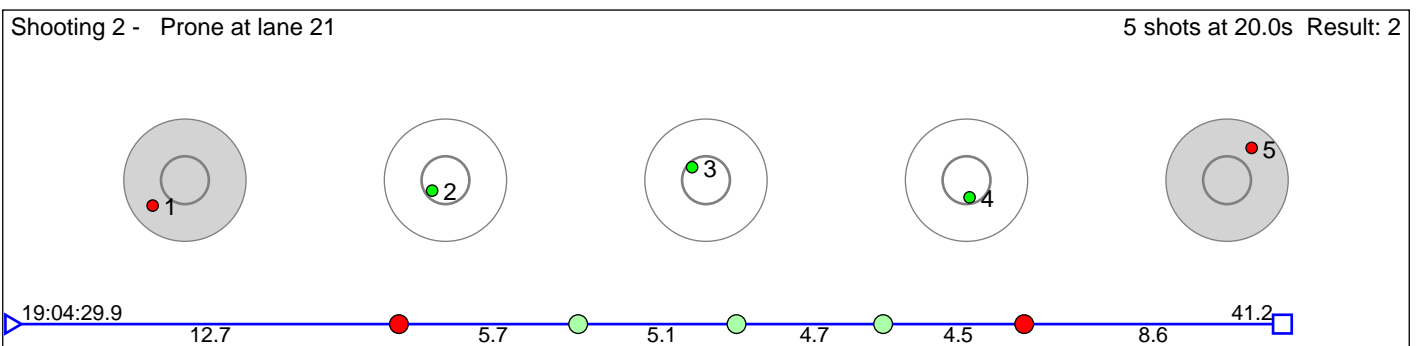

50 Kristiansen Sara Istad

Voss Skiskytterlag

Result: 3

Disclaimer:

These results are unofficial since only the final output from the timing system can provide complete and correct competition results. The graphic plot of each series, presents the location of the shots on each of the five targets. Please observe that the accuracy of the plotting has some limitations due to image resolution and/or printer quality.

51 Norheim Sigrid

Kvam Langrenn- og Skiskyttarklubb

Result: 3

Disclaimer:

These results are unofficial since only the final output from the timing system can provide complete and correct competition results. The graphic plot of each series, presents the location of the shots on each of the five targets. Please observe that the accuracy of the plotting has some limitations due to image resolution and/or printer quality.