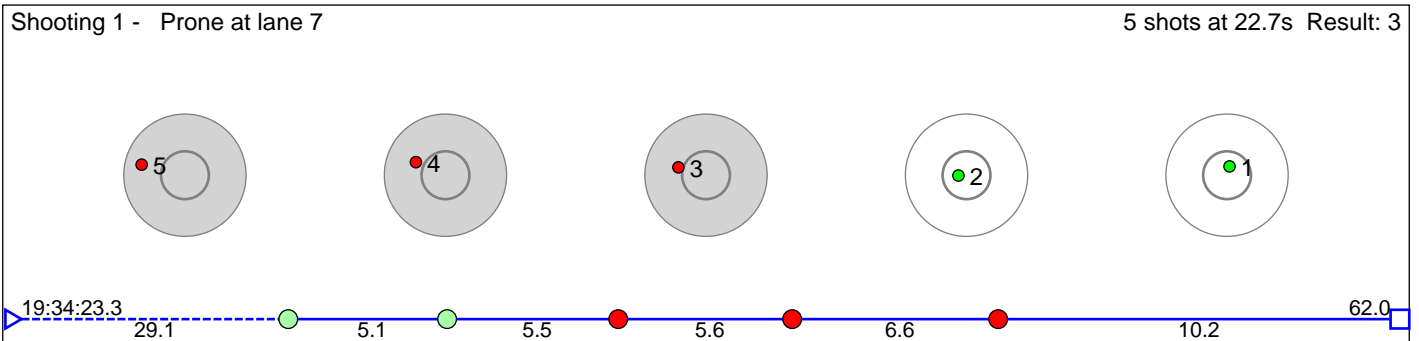

114 LÃyning Rannveig Oma

Odda IL

Result: 5

Disclaimer:

These results are unofficial since only the final output from the timing system can provide complete and correct competition results. The graphic plot of each series, presents the location of the shots on each of the five targets. Please observe that the accuracy of the plotting has some limitations due to image resolution and/or printer quality.