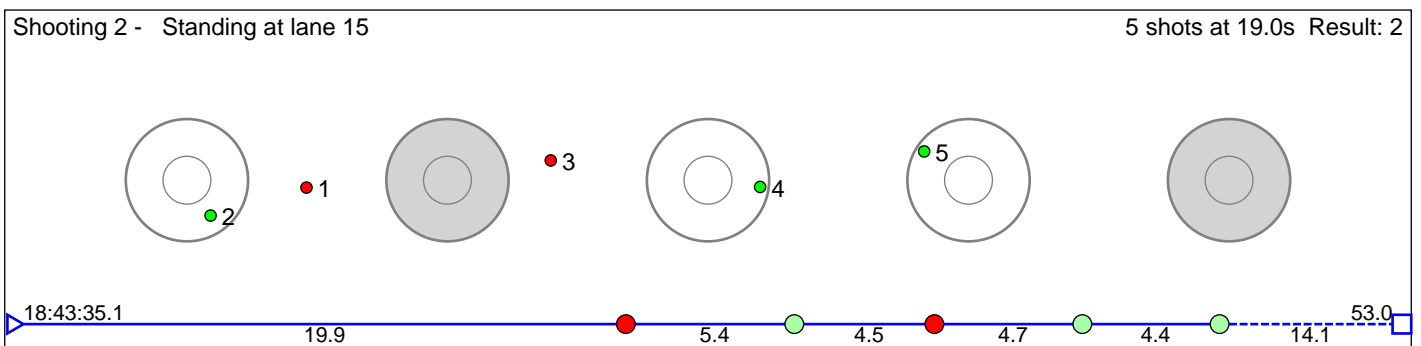

15 Sturim-Larsen Sverre

Voss Skiskytterlag

Result: 4

Disclaimer:

These results are unofficial since only the final output from the timing system can provide complete and correct competition results. The graphic plot of each series, presents the location of the shots on each of the five targets. Please observe that the accuracy of the plotting has some limitations due to image resolution and/or printer quality.