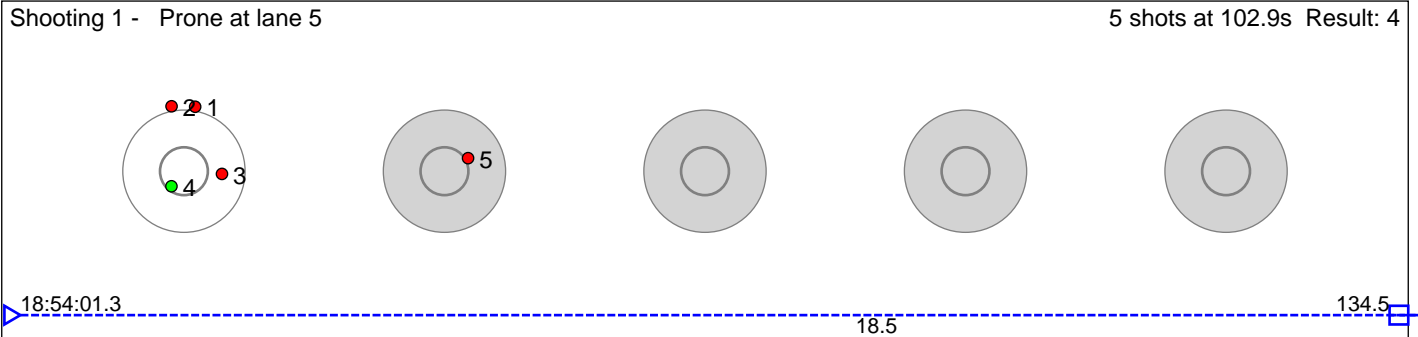

32 HÅnsi Kristin

Vik IL

Result: 5

Disclaimer:

These results are unofficial since only the final output from the timing system can provide complete and correct competition results. The graphic plot of each series, presents the location of the shots on each of the five targets. Please observe that the accuracy of the plotting has some limitations due to image resolution and/or printer quality.

33 Soldal Marita Tombre

Kvam Langrenn- og Skiskyttarklubb

Result: 4

Disclaimer:

These results are unofficial since only the final output from the timing system can provide complete and correct competition results. The graphic plot of each series, presents the location of the shots on each of the five targets. Please observe that the accuracy of the plotting has some limitations due to image resolution and/or printer quality.

35 Hove Johannes Evensen

Vik IL

Result: 4

Disclaimer:

These results are unofficial since only the final output from the timing system can provide complete and correct competition results. The graphic plot of each series, presents the location of the shots on each of the five targets. Please observe that the accuracy of the plotting has some limitations due to image resolution and/or printer quality.