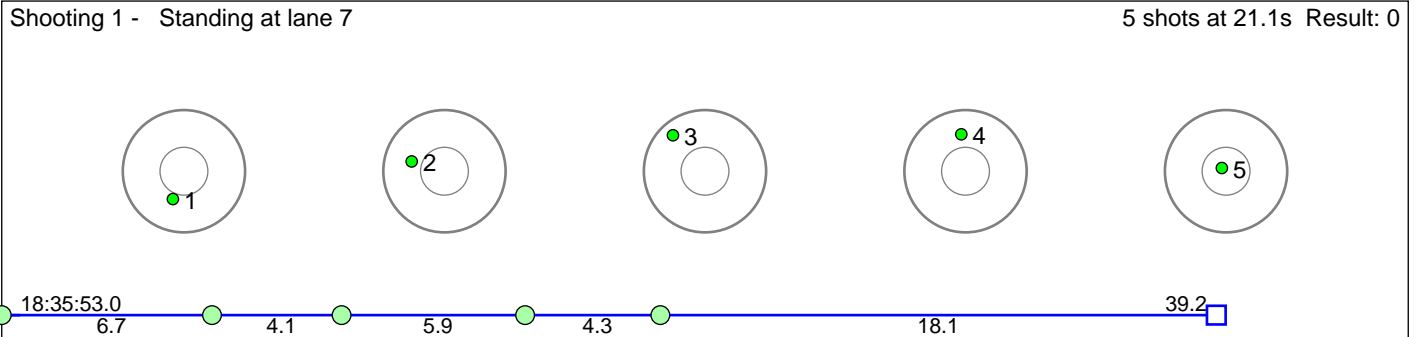

7 DÅ,ssland Astrid

Voss Skiskytterlag

Result: 0

Disclaimer:

These results are unofficial since only the final output from the timing system can provide complete and correct competition results. The graphic plot of each series, presents the location of the shots on each of the five targets. Please observe that the accuracy of the plotting has some limitations due to image resolution and/or printer quality.