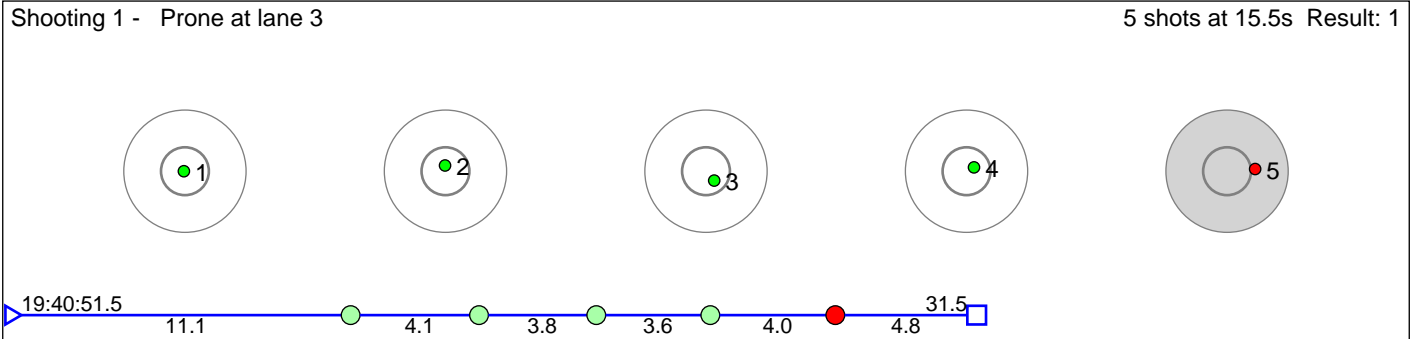

127 Aarseth Andreas

HÅÿlandsdal IL

Result: 3

Disclaimer:

These results are unofficial since only the final output from the timing system can provide complete and correct competition results. The graphic plot of each series, presents the location of the shots on each of the five targets. Please observe that the accuracy of the plotting has some limitations due to image resolution and/or printer quality.