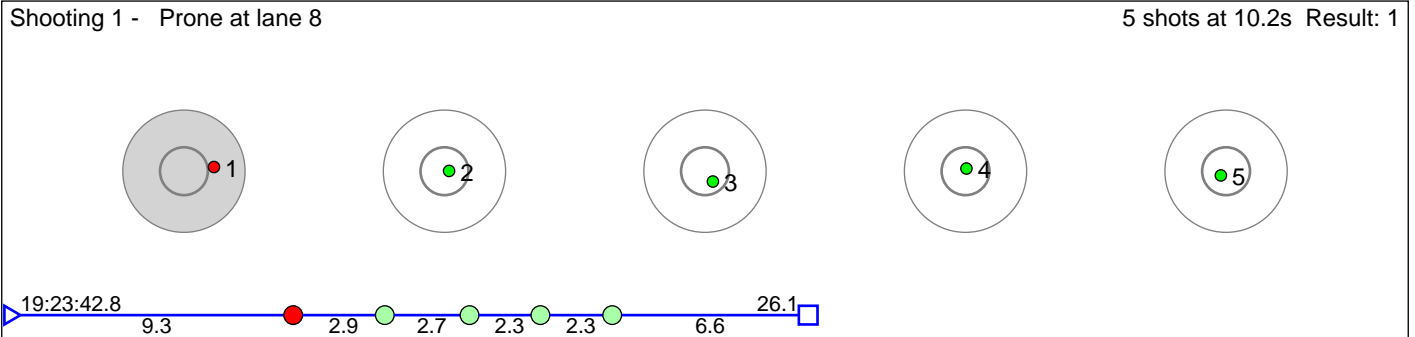

98 Kvelvane Abel Tronerud

Voss Skiskytterlag

Result: 2

Disclaimer:

These results are unofficial since only the final output from the timing system can provide complete and correct competition results. The graphic plot of each series, presents the location of the shots on each of the five targets. Please observe that the accuracy of the plotting has some limitations due to image resolution and/or printer quality.