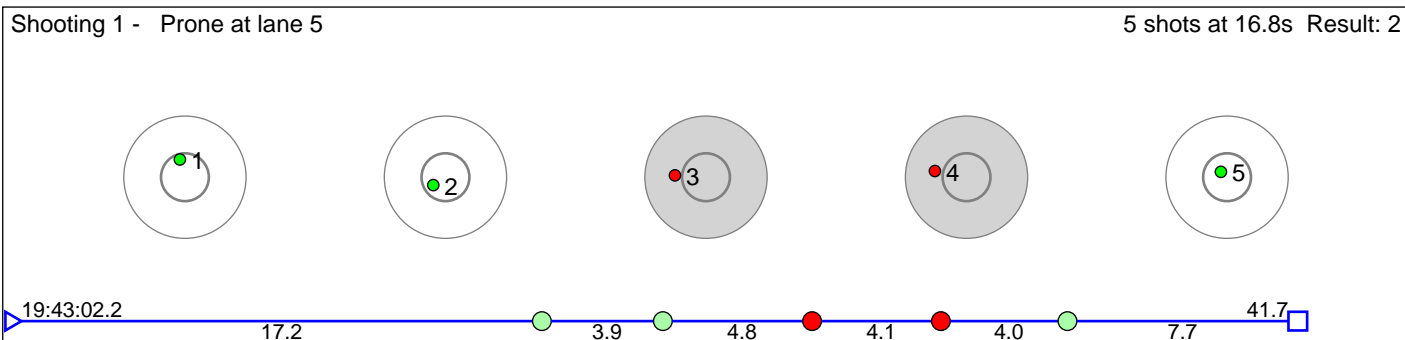

132 SÃ,ring Sander GravelstÃ,ter

Fana IL

Result: 6

Disclaimer:

These results are unofficial since only the final output from the timing system can provide complete and correct competition results. The graphic plot of each series, presents the location of the shots on each of the five targets. Please observe that the accuracy of the plotting has some limitations due to image resolution and/or printer quality.