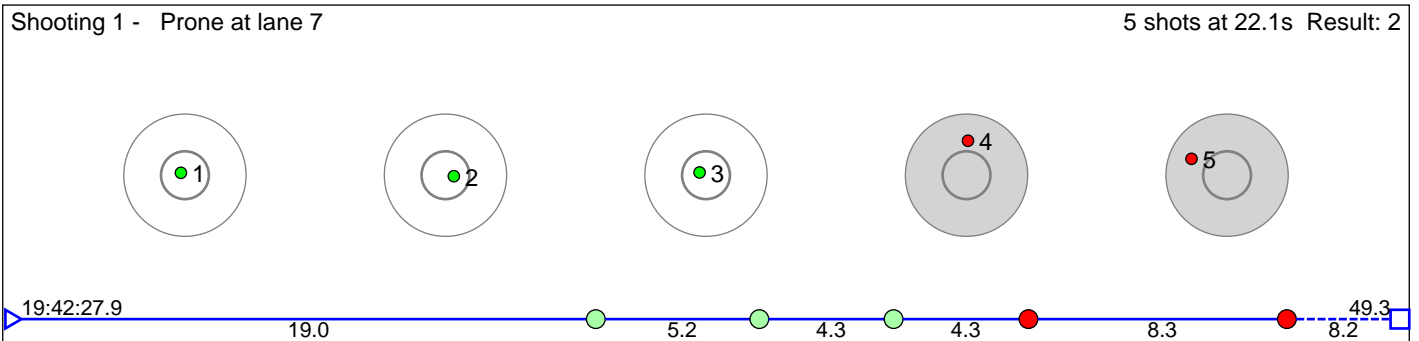

131 ÅsterbÅ, Elina

Markane IL

Result: 4

Disclaimer:

These results are unofficial since only the final output from the timing system can provide complete and correct competition results. The graphic plot of each series, presents the location of the shots on each of the five targets. Please observe that the accuracy of the plotting has some limitations due to image resolution and/or printer quality.