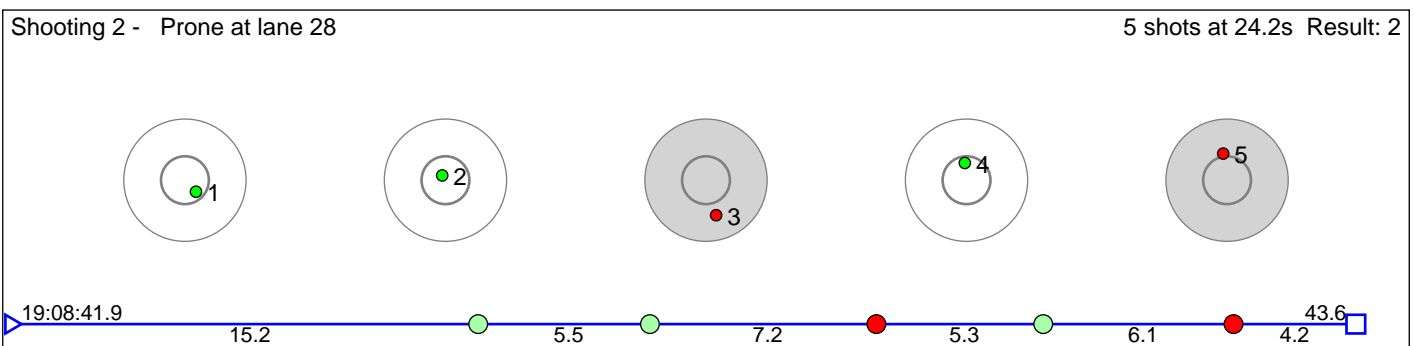

58 Hjortland Tomas

HÅÿlandsdal IL

Result: 3

Disclaimer:

These results are unofficial since only the final output from the timing system can provide complete and correct competition results. The graphic plot of each series, presents the location of the shots on each of the five targets. Please observe that the accuracy of the plotting has some limitations due to image resolution and/or printer quality.