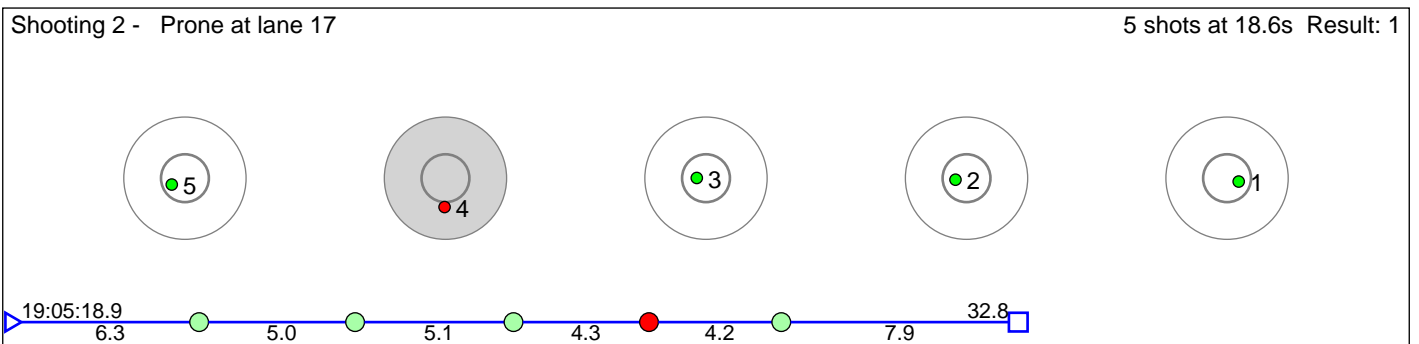

47 Sleen-Gullbr   Nicoline

Voss Skiskytterlag

Result: 3

Disclaimer:

These results are unofficial since only the final output from the timing system can provide complete and correct competition results. The graphic plot of each series, presents the location of the shots on each of the five targets. Please observe that the accuracy of the plotting has some limitations due to image resolution and/or printer quality.