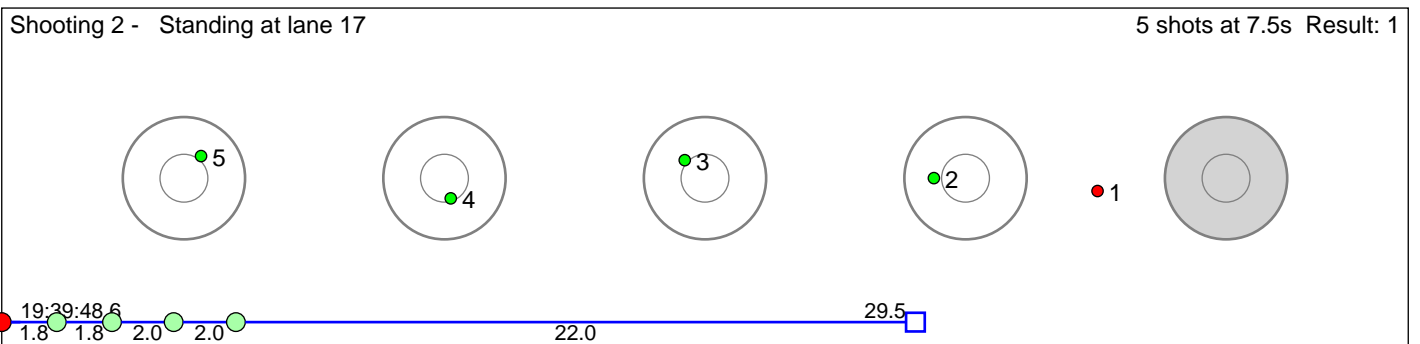

112 Gjelland Ingri Skjelbreid

HÅÏlandsdal IL

Result: 1

Disclaimer:

These results are unofficial since only the final output from the timing system can provide complete and correct competition results. The graphic plot of each series, presents the location of the shots on each of the five targets. Please observe that the accuracy of the plotting has some limitations due to image resolution and/or printer quality.