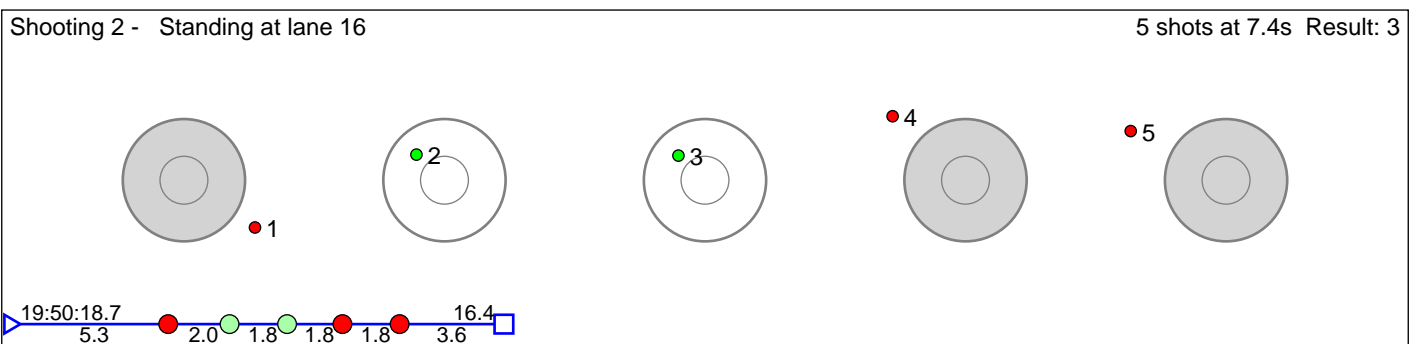

128 Rinde Jon Bjarte

Vik IL

Result: 5

Disclaimer:

These results are unofficial since only the final output from the timing system can provide complete and correct competition results. The graphic plot of each series, presents the location of the shots on each of the five targets. Please observe that the accuracy of the plotting has some limitations due to image resolution and/or printer quality.