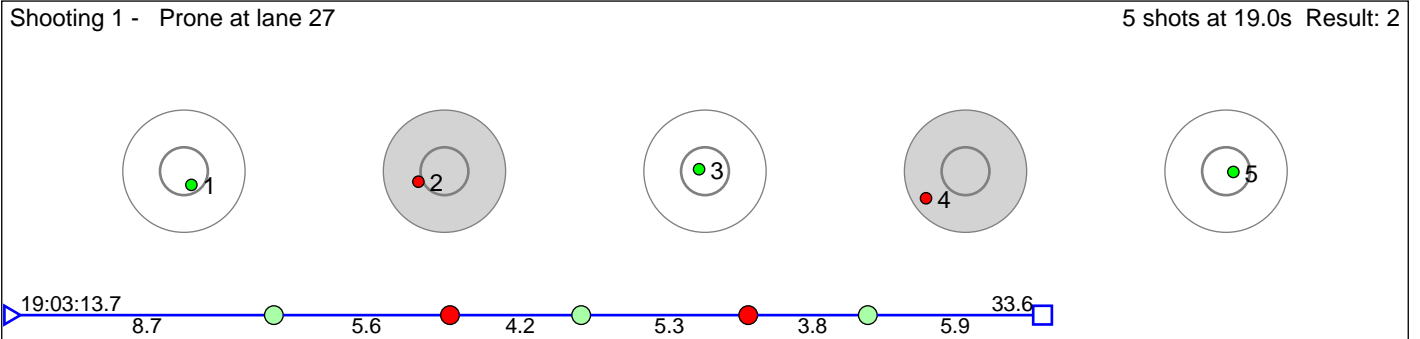

57 Lillegraven Torkil Sollien

Voss Skiskytterlag

Result: 5

Disclaimer:

These results are unofficial since only the final output from the timing system can provide complete and correct competition results. The graphic plot of each series, presents the location of the shots on each of the five targets. Please observe that the accuracy of the plotting has some limitations due to image resolution and/or printer quality.