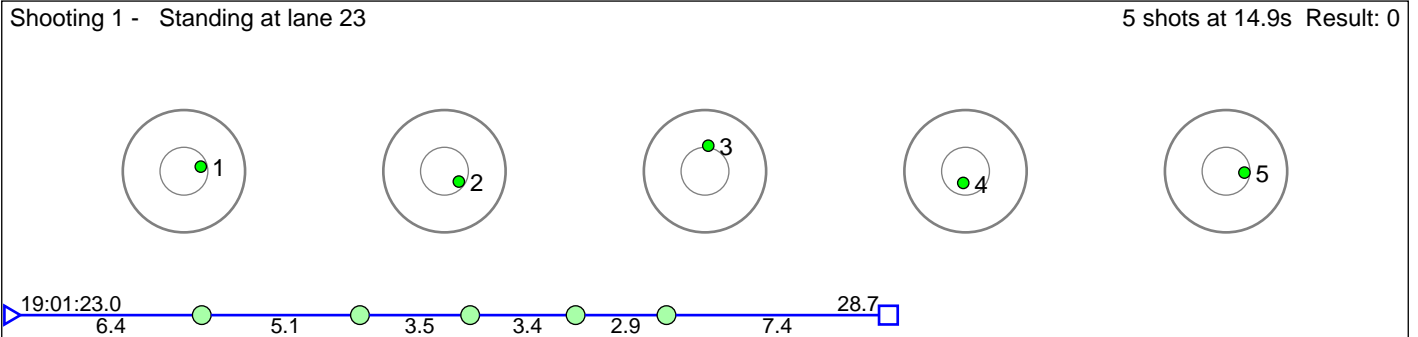

53 SÅ, reng Margrethe Gravelstøl

Fana IL

Result: 0

Disclaimer:

These results are unofficial since only the final output from the timing system can provide complete and correct competition results. The graphic plot of each series, presents the location of the shots on each of the five targets. Please observe that the accuracy of the plotting has some limitations due to image resolution and/or printer quality.