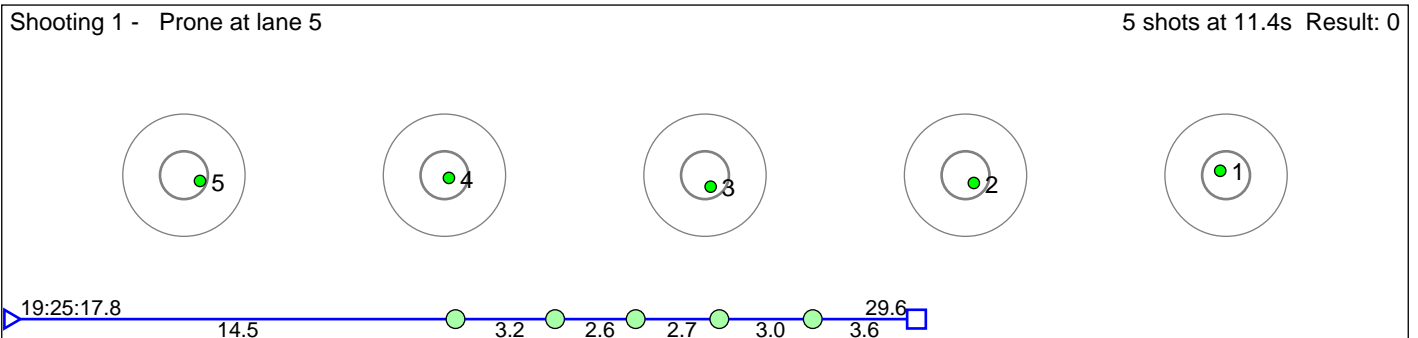

95 Bergtun Malin AuganÅis

Kvam Langrenn- og Skiskyttarklubb

Result: 2

Disclaimer:

These results are unofficial since only the final output from the timing system can provide complete and correct competition results. The graphic plot of each series, presents the location of the shots on each of the five targets. Please observe that the accuracy of the plotting has some limitations due to image resolution and/or printer quality.