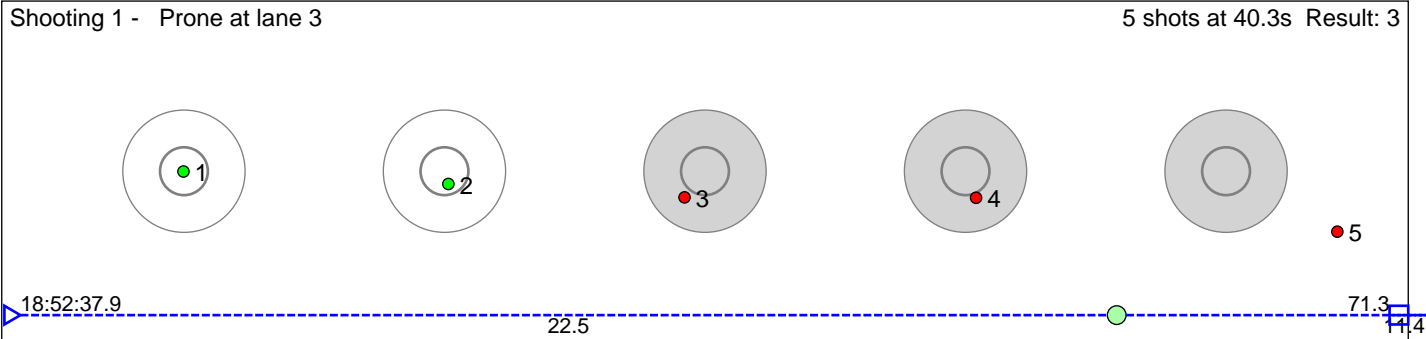

33 Soldal Marita Tombre

Kvam Langrenn- og Skiskyttarklubb

Result: 4

Disclaimer:

These results are unofficial since only the final output from the timing system can provide complete and correct competition results. The graphic plot of each series, presents the location of the shots on each of the five targets. Please observe that the accuracy of the plotting has some limitations due to image resolution and/or printer quality.