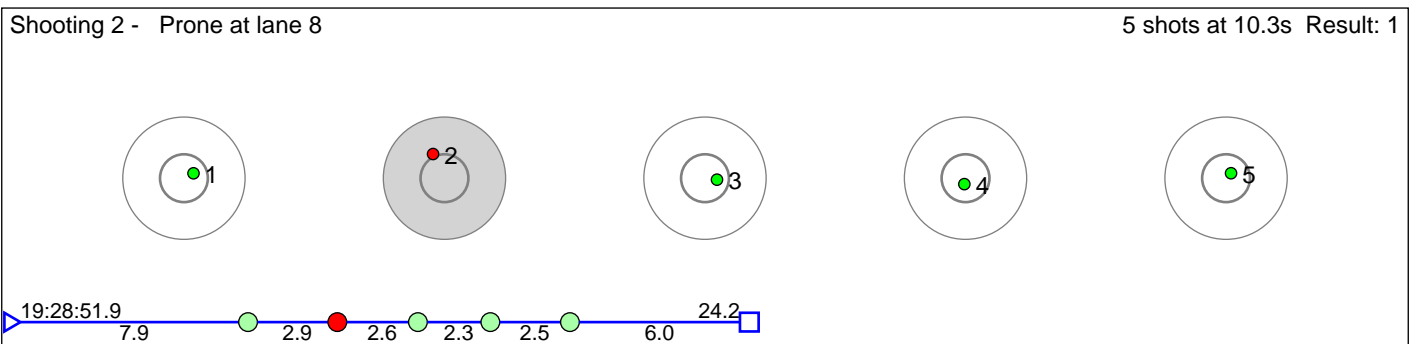

98 Kvelvane Abel Tronerud

Voss Skiskytterlag

Result: 2

Disclaimer:

These results are unofficial since only the final output from the timing system can provide complete and correct competition results. The graphic plot of each series, presents the location of the shots on each of the five targets. Please observe that the accuracy of the plotting has some limitations due to image resolution and/or printer quality.