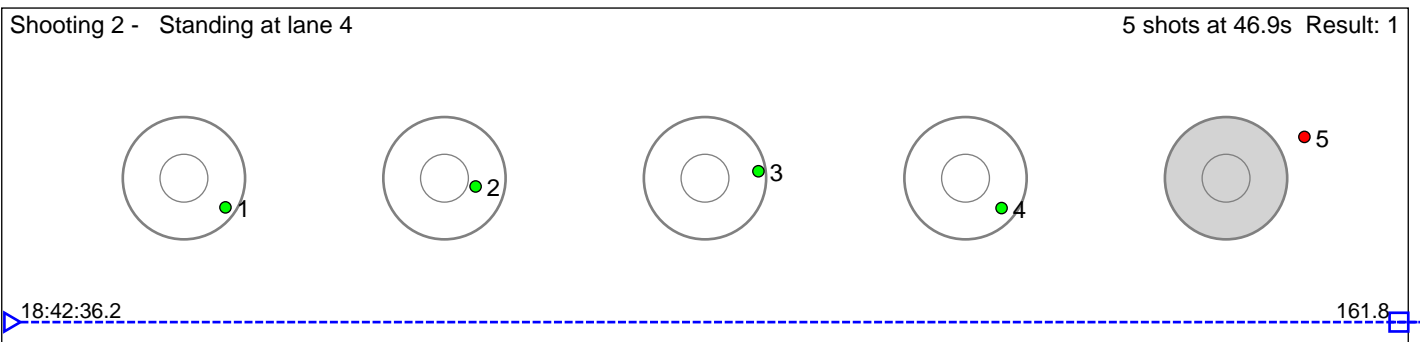

4 Hove Adrian Fosse

Vik IL

Result: 3

Disclaimer:

These results are unofficial since only the final output from the timing system can provide complete and correct competition results. The graphic plot of each series, presents the location of the shots on each of the five targets. Please observe that the accuracy of the plotting has some limitations due to image resolution and/or printer quality.