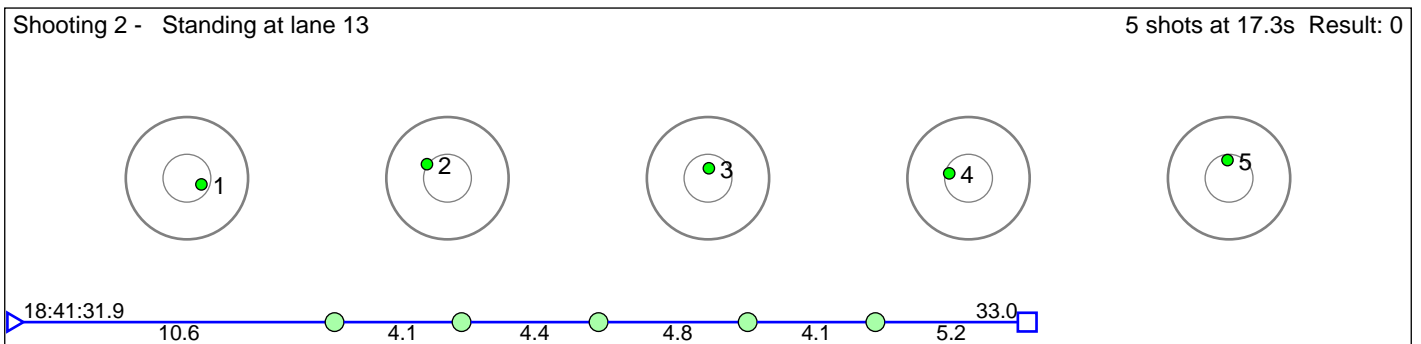

13 Hjortland VÅÿrin Soldal

Voss Skiskytterlag

Result: 0

Disclaimer:

These results are unofficial since only the final output from the timing system can provide complete and correct competition results. The graphic plot of each series, presents the location of the shots on each of the five targets. Please observe that the accuracy of the plotting has some limitations due to image resolution and/or printer quality.