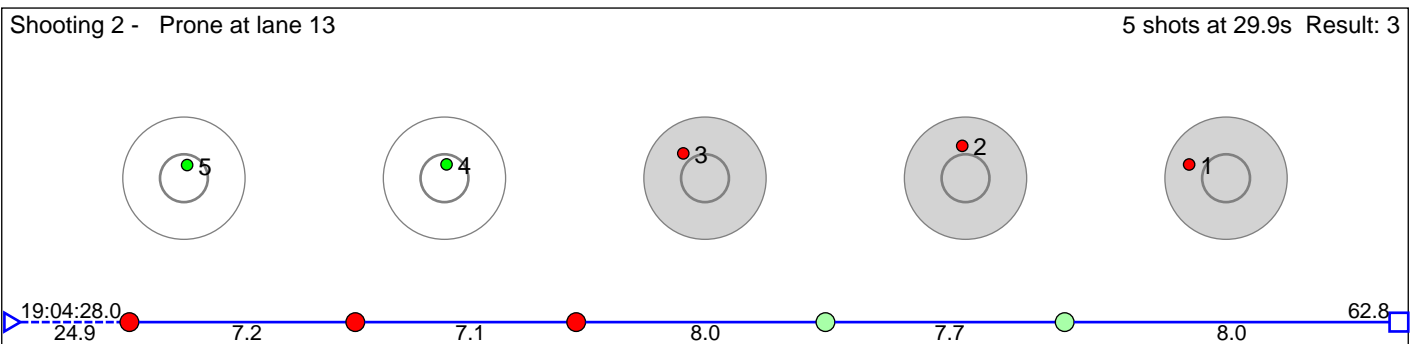

43 Moe Martin Åstese

Kvam Langrenn- og Skiskyttarklubb

Result: 5

Disclaimer:

These results are unofficial since only the final output from the timing system can provide complete and correct competition results. The graphic plot of each series, presents the location of the shots on each of the five targets. Please observe that the accuracy of the plotting has some limitations due to image resolution and/or printer quality.