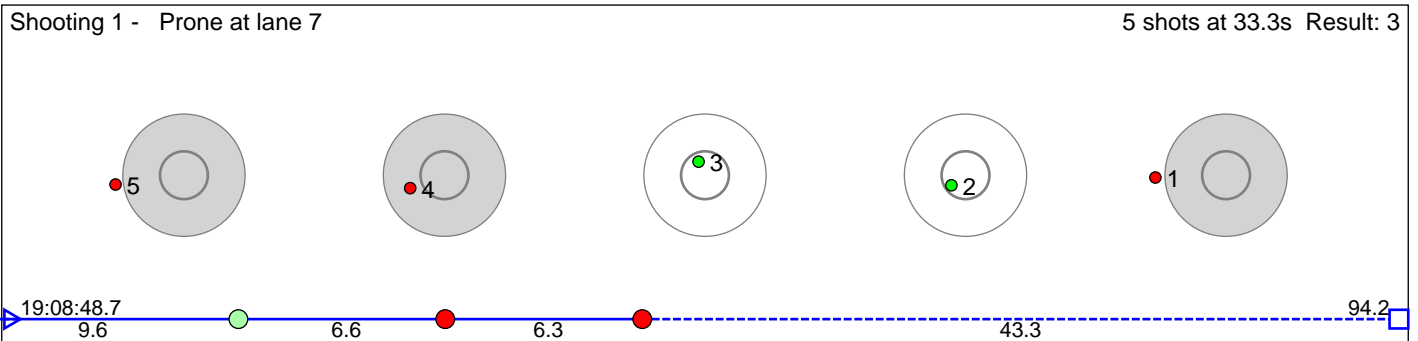

66 Kristiansen Maria Istad

Voss Skiskytterlag

Result: 8

Disclaimer:

These results are unofficial since only the final output from the timing system can provide complete and correct competition results. The graphic plot of each series, presents the location of the shots on each of the five targets. Please observe that the accuracy of the plotting has some limitations due to image resolution and/or printer quality.

67 Ure Eirin

Eldar IL

Result: 7

Disclaimer:

These results are unofficial since only the final output from the timing system can provide complete and correct competition results. The graphic plot of each series, presents the location of the shots on each of the five targets. Please observe that the accuracy of the plotting has some limitations due to image resolution and/or printer quality.