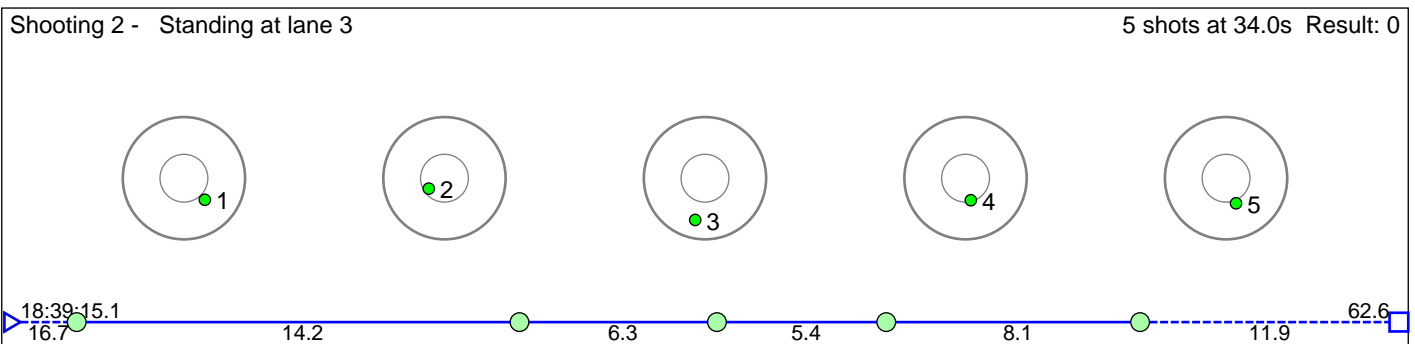

2 Hanto Rikke Flatlandsmo

Voss Skiskytterlag

Result: 2

Disclaimer:

These results are unofficial since only the final output from the timing system can provide complete and correct competition results. The graphic plot of each series, presents the location of the shots on each of the five targets. Please observe that the accuracy of the plotting has some limitations due to image resolution and/or printer quality.

3 Lien Adrian Birkenes

Voss Skiskytterlag

Result: 1

Disclaimer:

These results are unofficial since only the final output from the timing system can provide complete and correct competition results. The graphic plot of each series, presents the location of the shots on each of the five targets. Please observe that the accuracy of the plotting has some limitations due to image resolution and/or printer quality.