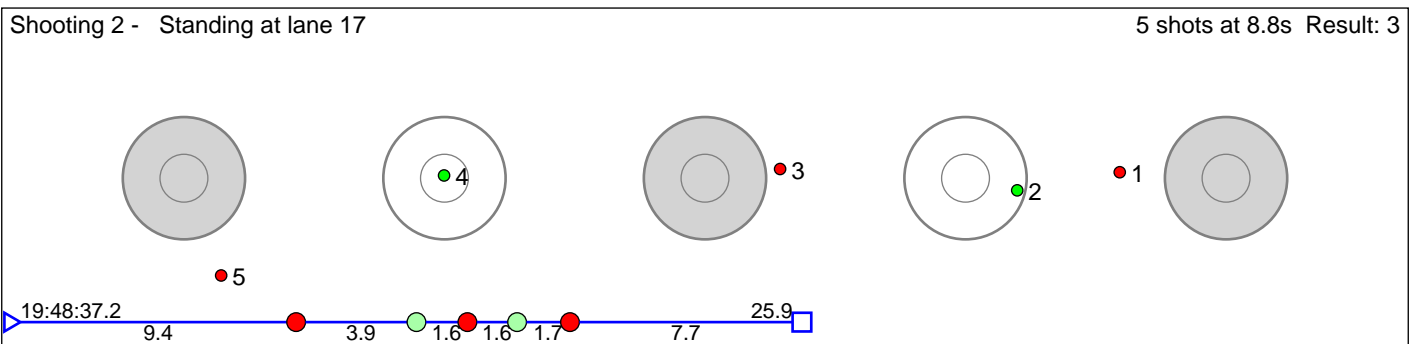

126 SÅ, Ilesvik Isak Solli

HÅÏlandsdal IL

Result: 3

Disclaimer:

These results are unofficial since only the final output from the timing system can provide complete and correct competition results. The graphic plot of each series, presents the location of the shots on each of the five targets. Please observe that the accuracy of the plotting has some limitations due to image resolution and/or printer quality.