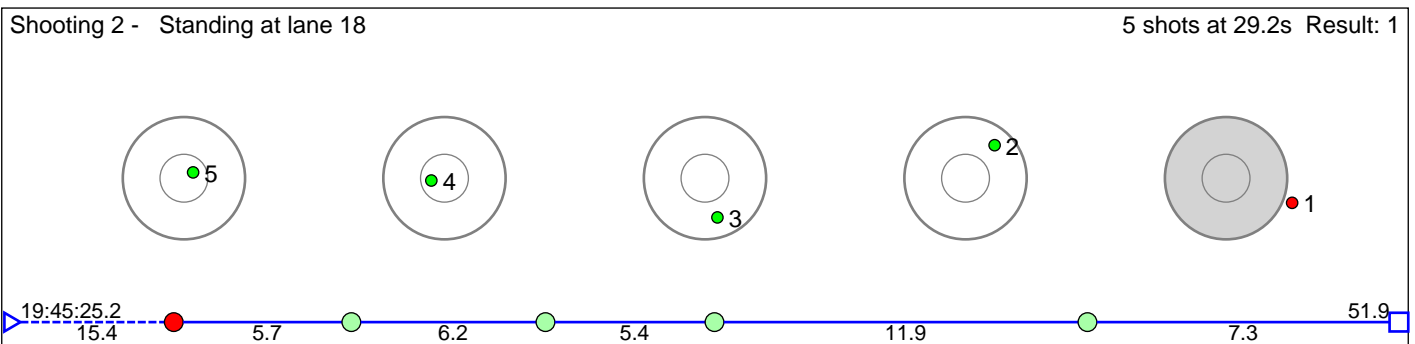

123 Almeland Andrea SÃ¸rheim

Kvam Langrenn- og Skiskyttarklubb

Result: 2

Disclaimer:

These results are unofficial since only the final output from the timing system can provide complete and correct competition results. The graphic plot of each series, presents the location of the shots on each of the five targets. Please observe that the accuracy of the plotting has some limitations due to image resolution and/or printer quality.