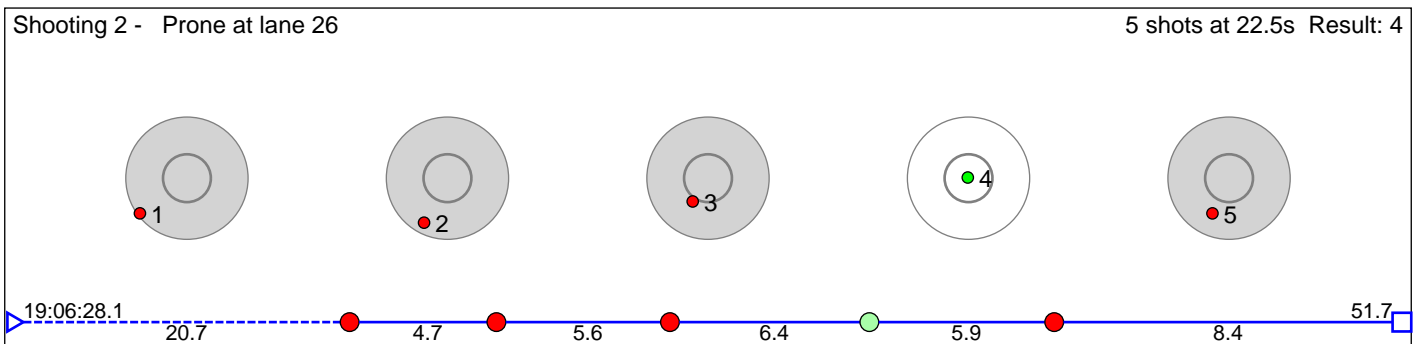

56 Lillegraven Sverre Sollien

Voss Skiskytterlag

Result: 5

Disclaimer:

These results are unofficial since only the final output from the timing system can provide complete and correct competition results. The graphic plot of each series, presents the location of the shots on each of the five targets. Please observe that the accuracy of the plotting has some limitations due to image resolution and/or printer quality.