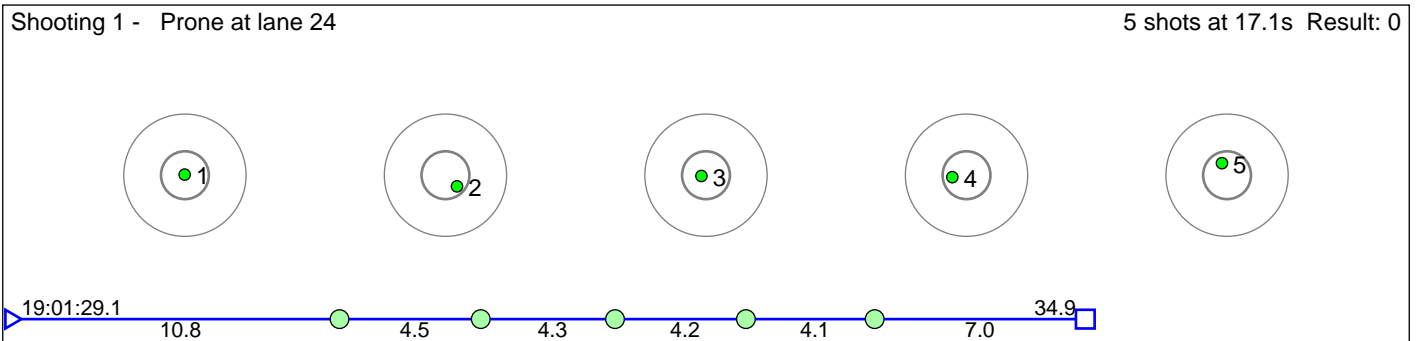

54 SÅiten Unn

Voss Skiskytterlag

Result: 3

Disclaimer:

These results are unofficial since only the final output from the timing system can provide complete and correct competition results. The graphic plot of each series, presents the location of the shots on each of the five targets. Please observe that the accuracy of the plotting has some limitations due to image resolution and/or printer quality.