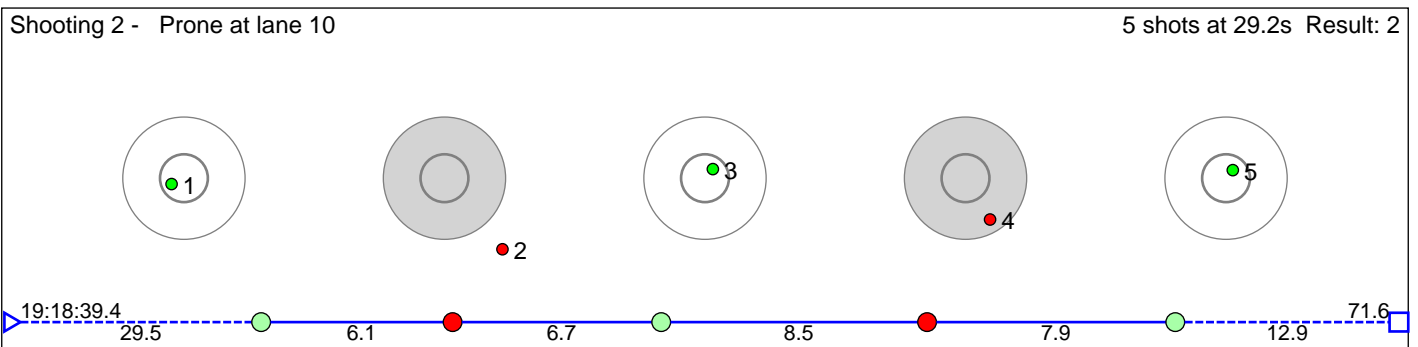

70 NygÅrds Perle

Kvam Langrenn- og Skiskyttarklubb

Result: 6

Disclaimer:

These results are unofficial since only the final output from the timing system can provide complete and correct competition results. The graphic plot of each series, presents the location of the shots on each of the five targets. Please observe that the accuracy of the plotting has some limitations due to image resolution and/or printer quality.