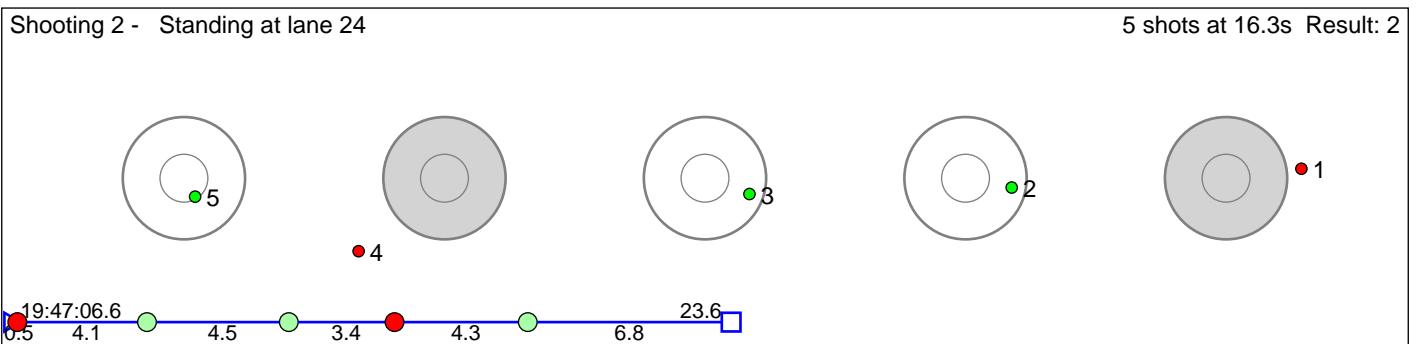

125 Mo Hedda HÅ, en

Kvam Langrenn- og Skiskyttarklubb

Result: 2

Disclaimer:

These results are unofficial since only the final output from the timing system can provide complete and correct competition results. The graphic plot of each series, presents the location of the shots on each of the five targets. Please observe that the accuracy of the plotting has some limitations due to image resolution and/or printer quality.