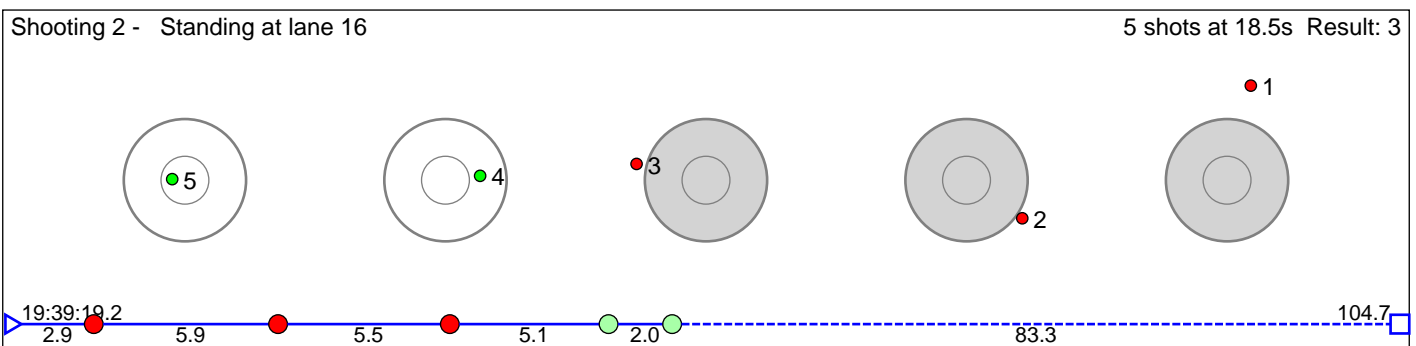

104 Gjelland Kristi Skjelbreid

HÅÏlandsdal IL

Result: 4

Disclaimer:

These results are unofficial since only the final output from the timing system can provide complete and correct competition results. The graphic plot of each series, presents the location of the shots on each of the five targets. Please observe that the accuracy of the plotting has some limitations due to image resolution and/or printer quality.