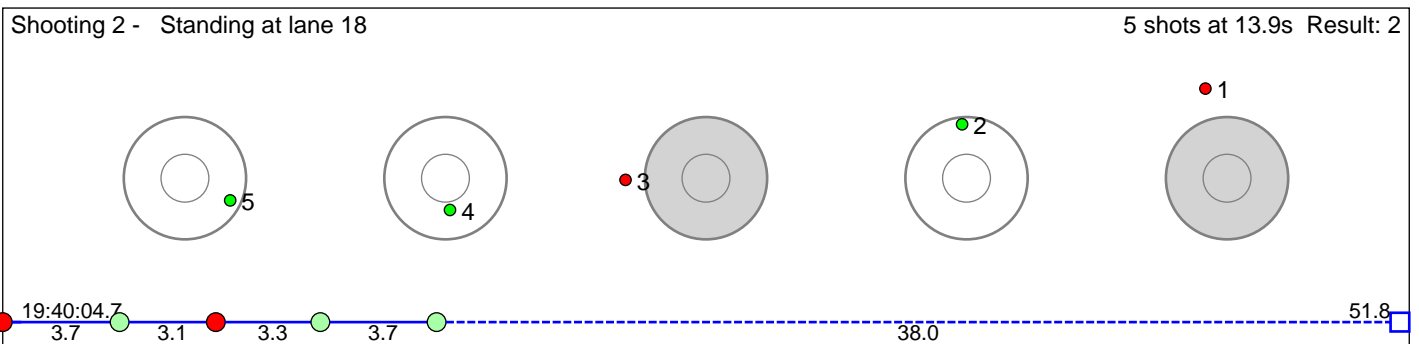

110 Aase Andrea Heimdal

Vik IL

Result: 4

Disclaimer:

These results are unofficial since only the final output from the timing system can provide complete and correct competition results. The graphic plot of each series, presents the location of the shots on each of the five targets. Please observe that the accuracy of the plotting has some limitations due to image resolution and/or printer quality.