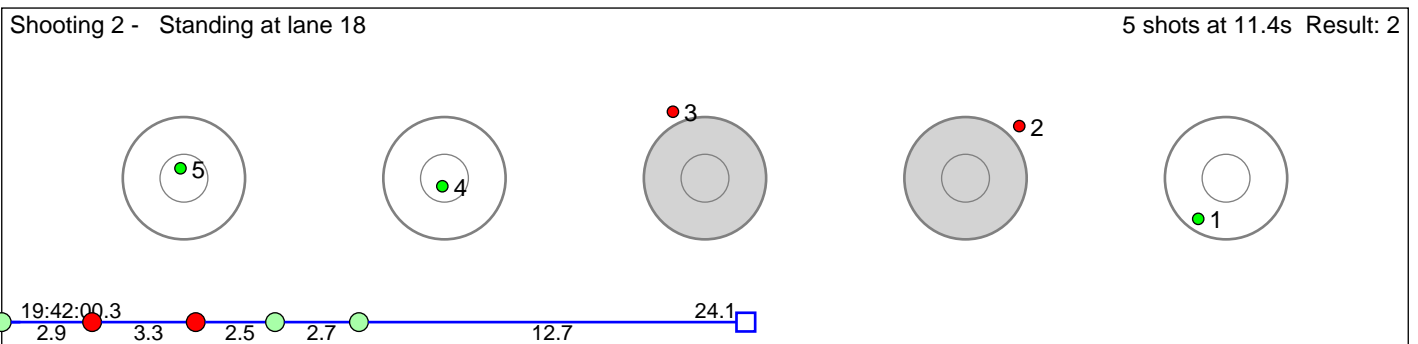

105 Aarseth Thomas

HÅÏlandsdal IL

Result: 2

Disclaimer:

These results are unofficial since only the final output from the timing system can provide complete and correct competition results. The graphic plot of each series, presents the location of the shots on each of the five targets. Please observe that the accuracy of the plotting has some limitations due to image resolution and/or printer quality.