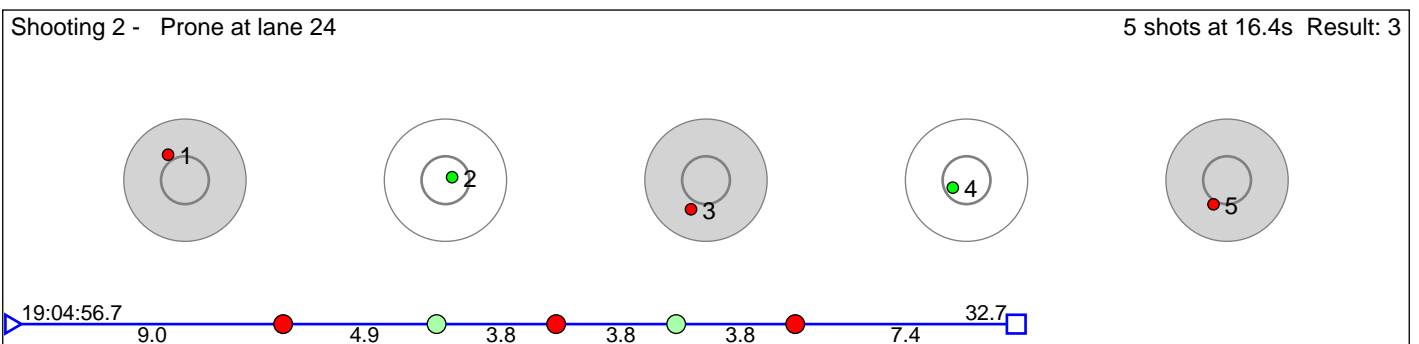

54 SÅiten Unn

Voss Skiskytterlag

Result: 3

Disclaimer:

These results are unofficial since only the final output from the timing system can provide complete and correct competition results. The graphic plot of each series, presents the location of the shots on each of the five targets. Please observe that the accuracy of the plotting has some limitations due to image resolution and/or printer quality.