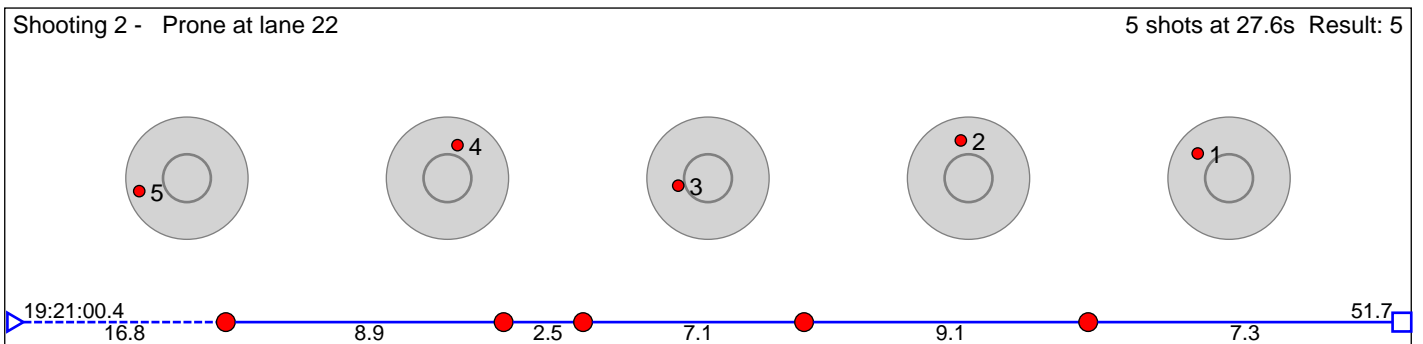

82 Hjortland Vemund Soldal

Voss Skiskytterlag

Result: 7

Disclaimer:

These results are unofficial since only the final output from the timing system can provide complete and correct competition results. The graphic plot of each series, presents the location of the shots on each of the five targets. Please observe that the accuracy of the plotting has some limitations due to image resolution and/or printer quality.