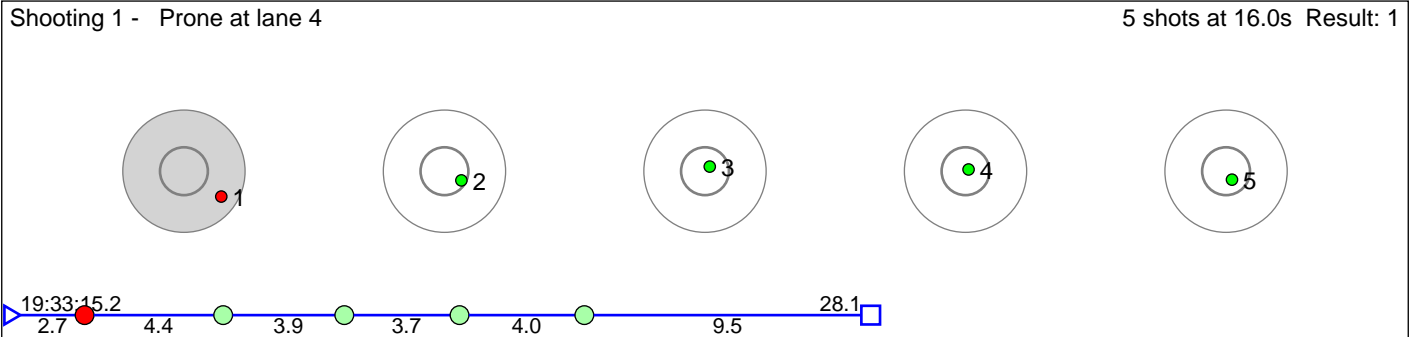

113 Hopsnes Kristin

Fana IL

Result: 3

Disclaimer:

These results are unofficial since only the final output from the timing system can provide complete and correct competition results. The graphic plot of each series, presents the location of the shots on each of the five targets. Please observe that the accuracy of the plotting has some limitations due to image resolution and/or printer quality.