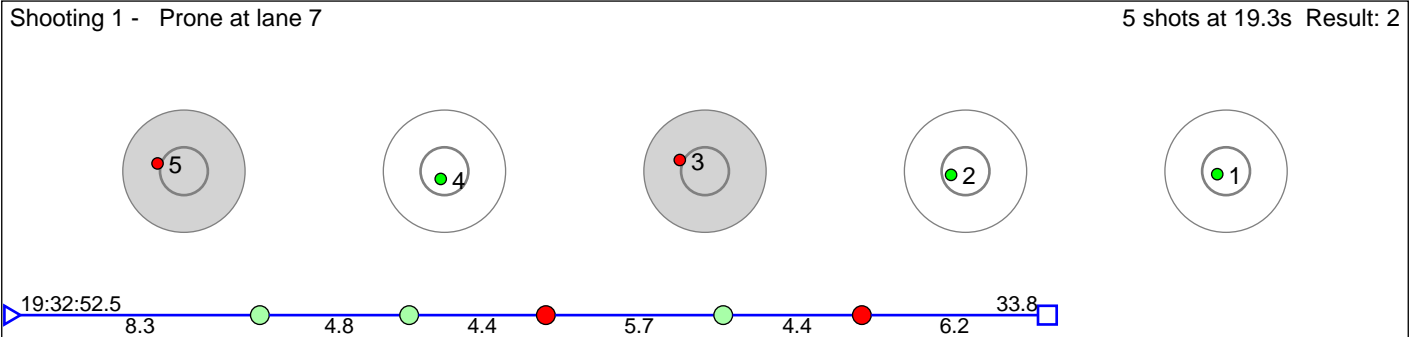

108 Halvorsen Åyvind Henanger

HÅvlandsdal IL

Result: 3

Disclaimer:

These results are unofficial since only the final output from the timing system can provide complete and correct competition results. The graphic plot of each series, presents the location of the shots on each of the five targets. Please observe that the accuracy of the plotting has some limitations due to image resolution and/or printer quality.