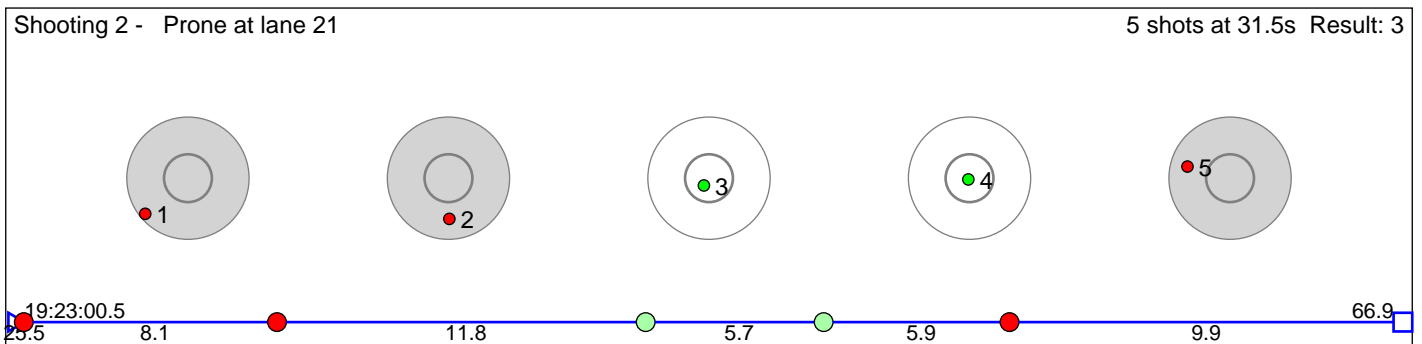

81 Soldal Anved Tombre

Kvam Langrenn- og Skiskyttarklubb

Result: 6

Disclaimer:

These results are unofficial since only the final output from the timing system can provide complete and correct competition results. The graphic plot of each series, presents the location of the shots on each of the five targets. Please observe that the accuracy of the plotting has some limitations due to image resolution and/or printer quality.