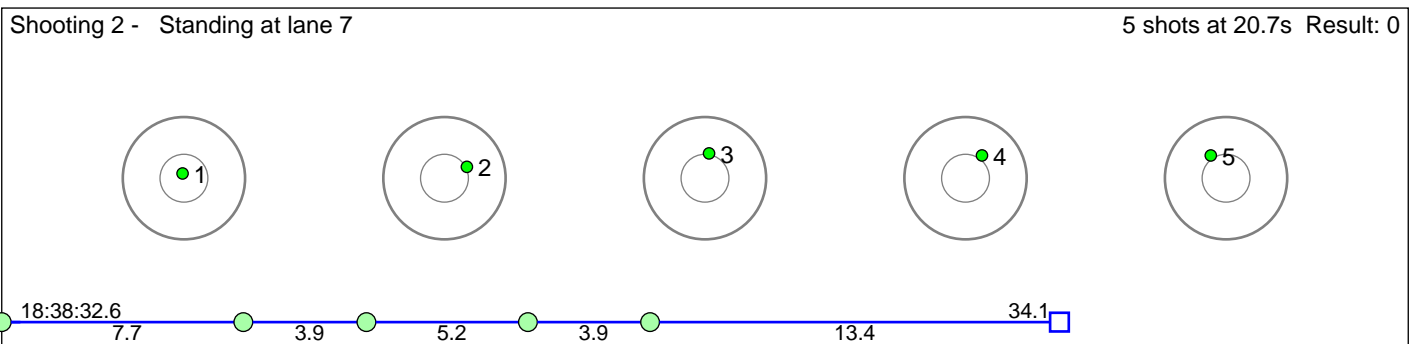

7 DÅ,ssland Astrid

Voss Skiskytterlag

Result: 0

Disclaimer:

These results are unofficial since only the final output from the timing system can provide complete and correct competition results. The graphic plot of each series, presents the location of the shots on each of the five targets. Please observe that the accuracy of the plotting has some limitations due to image resolution and/or printer quality.