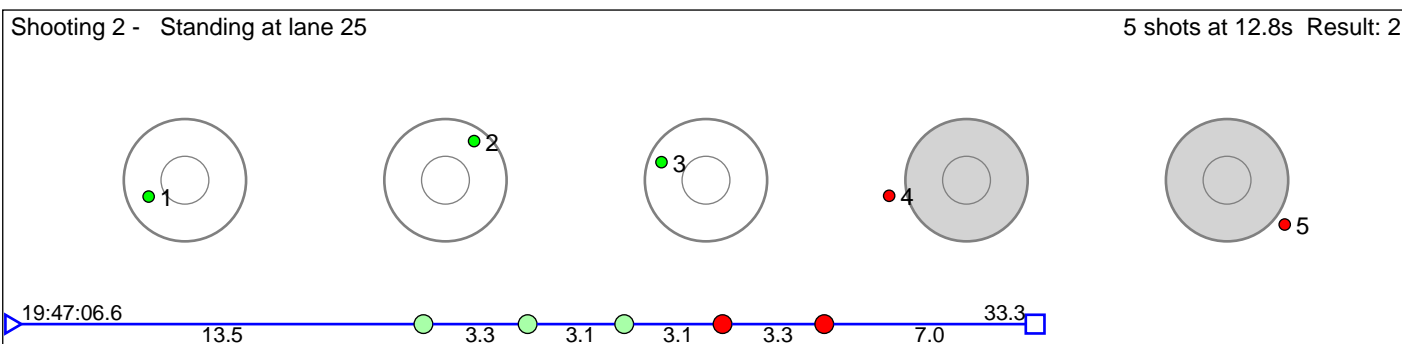

122 Hegg Sara-Sofie Africa

Vik IL

Result: 5

Disclaimer:

These results are unofficial since only the final output from the timing system can provide complete and correct competition results. The graphic plot of each series, presents the location of the shots on each of the five targets. Please observe that the accuracy of the plotting has some limitations due to image resolution and/or printer quality.