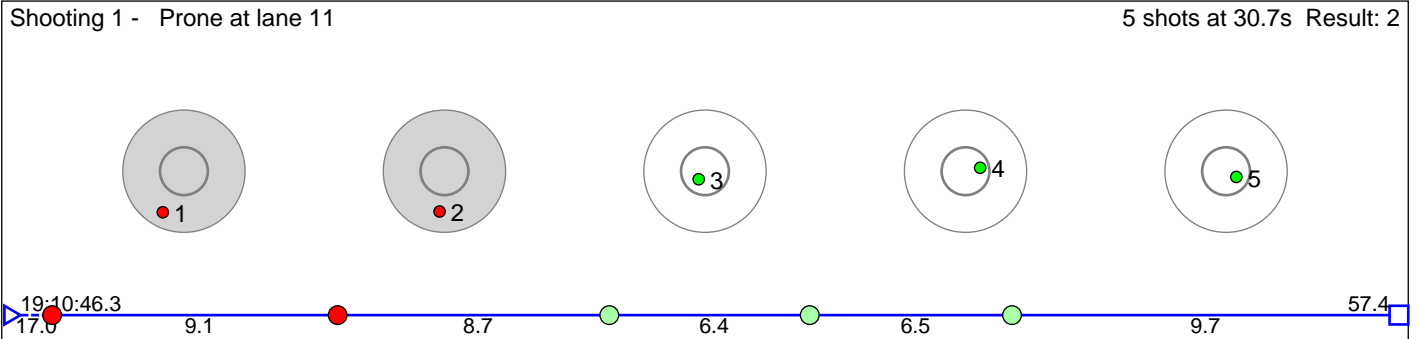

71 Mehl Maiken

HÅÏlandsdal IL

Result: 5

Disclaimer:

These results are unofficial since only the final output from the timing system can provide complete and correct competition results. The graphic plot of each series, presents the location of the shots on each of the five targets. Please observe that the accuracy of the plotting has some limitations due to image resolution and/or printer quality.