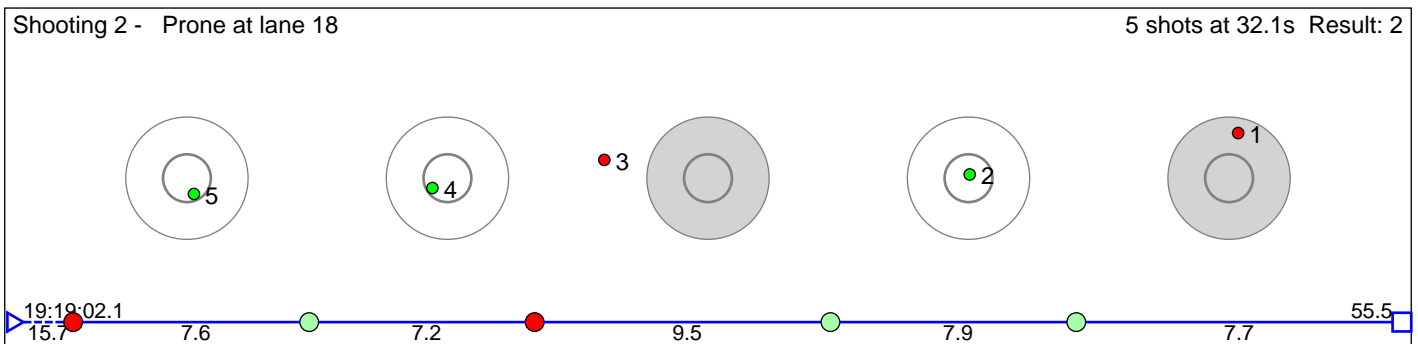

78 Medhus Ingrid Marie NÅsheim

Odda IL

Result: 3

Disclaimer:

These results are unofficial since only the final output from the timing system can provide complete and correct competition results. The graphic plot of each series, presents the location of the shots on each of the five targets. Please observe that the accuracy of the plotting has some limitations due to image resolution and/or printer quality.