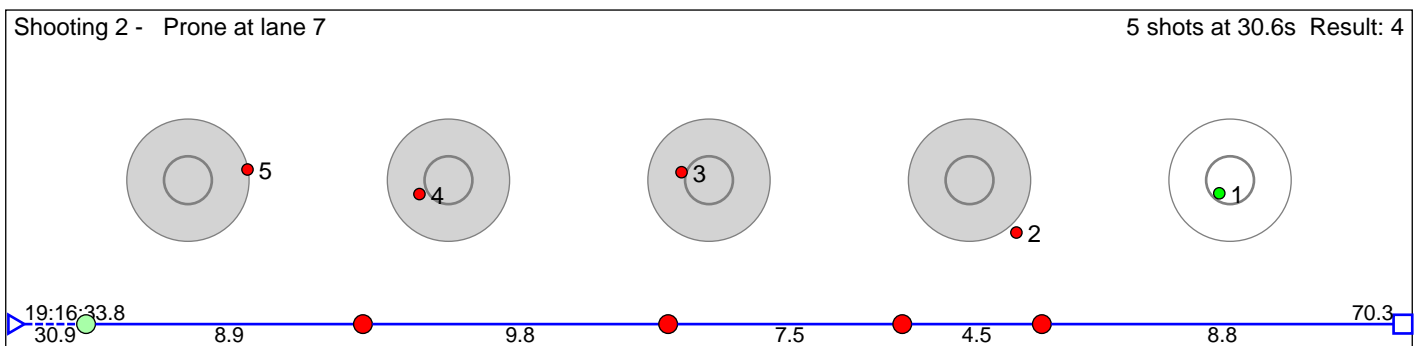

66 Kristiansen Maria Istad

Voss Skiskytterlag

Result: 8

Disclaimer:

These results are unofficial since only the final output from the timing system can provide complete and correct competition results. The graphic plot of each series, presents the location of the shots on each of the five targets. Please observe that the accuracy of the plotting has some limitations due to image resolution and/or printer quality.

67 Ure Eirin

Eldar IL

Result: 7

Disclaimer:

These results are unofficial since only the final output from the timing system can provide complete and correct competition results. The graphic plot of each series, presents the location of the shots on each of the five targets. Please observe that the accuracy of the plotting has some limitations due to image resolution and/or printer quality.