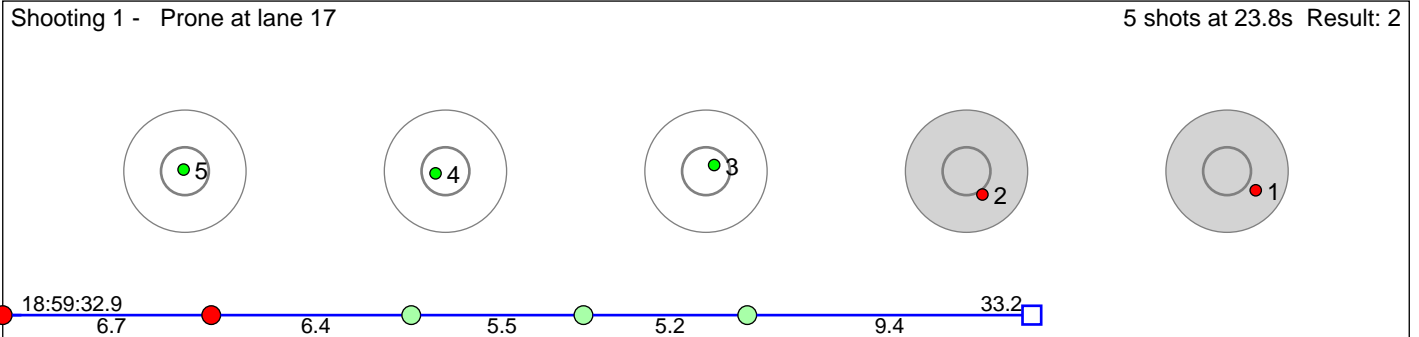

45 Kyrvestad Margrethe

Vik IL

Result: 1

Disclaimer:

These results are unofficial since only the final output from the timing system can provide complete and correct competition results. The graphic plot of each series, presents the location of the shots on each of the five targets. Please observe that the accuracy of the plotting has some limitations due to image resolution and/or printer quality.

46 Totland Tuva Ure

Eldar IL

Result: 2

Disclaimer:

These results are unofficial since only the final output from the timing system can provide complete and correct competition results. The graphic plot of each series, presents the location of the shots on each of the five targets. Please observe that the accuracy of the plotting has some limitations due to image resolution and/or printer quality.

47 Sleen-Gullbr   Nicoline

Voss Skiskytterlag

Result: 3

Disclaimer:

These results are unofficial since only the final output from the timing system can provide complete and correct competition results. The graphic plot of each series, presents the location of the shots on each of the five targets. Please observe that the accuracy of the plotting has some limitations due to image resolution and/or printer quality.