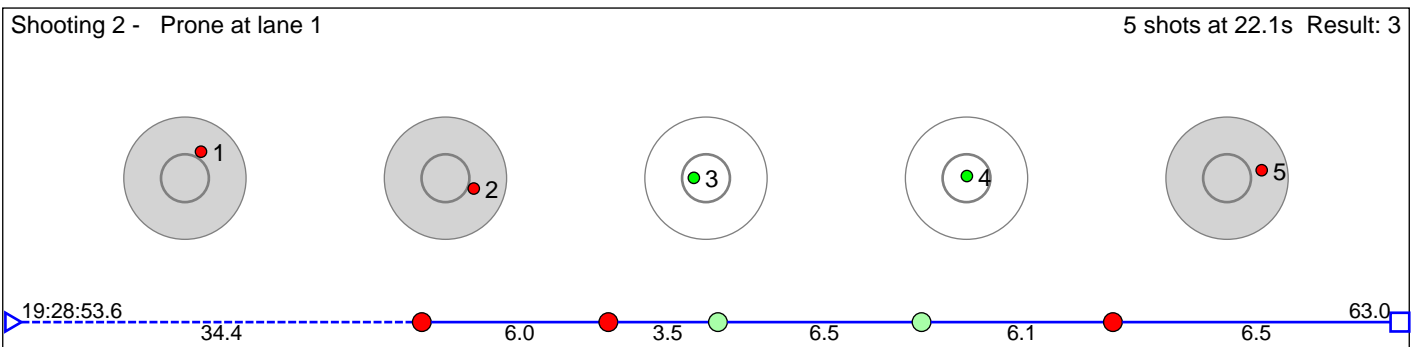

91 Hove Martin Evensen

Vik IL

Result: 4

Disclaimer:

These results are unofficial since only the final output from the timing system can provide complete and correct competition results. The graphic plot of each series, presents the location of the shots on each of the five targets. Please observe that the accuracy of the plotting has some limitations due to image resolution and/or printer quality.