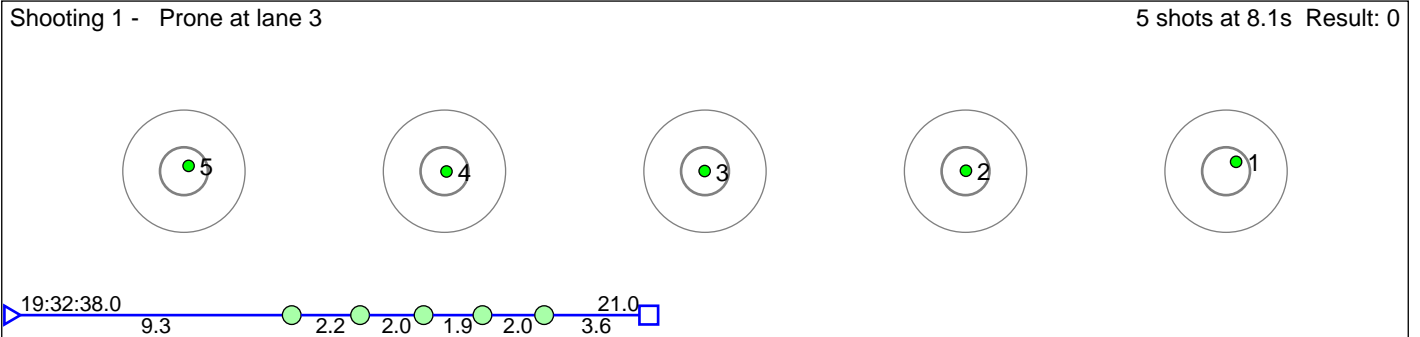

112 Gjelland Ingri Skjelbreid

HÅÏlandsdal IL

Result: 1

Disclaimer:

These results are unofficial since only the final output from the timing system can provide complete and correct competition results. The graphic plot of each series, presents the location of the shots on each of the five targets. Please observe that the accuracy of the plotting has some limitations due to image resolution and/or printer quality.