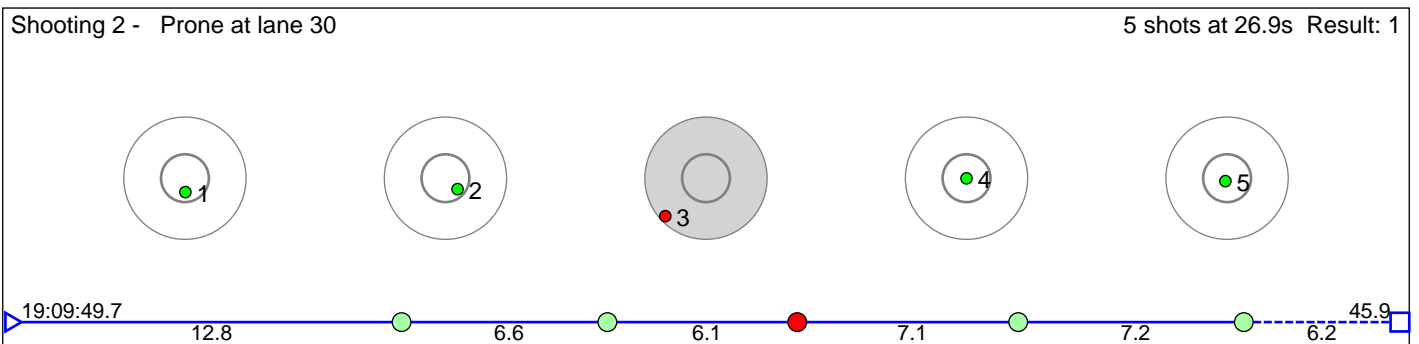

60 MÅKestad JÅrgen

Kvam Langrenn- og Skiskyttarklubb

Result: 3

Disclaimer:

These results are unofficial since only the final output from the timing system can provide complete and correct competition results. The graphic plot of each series, presents the location of the shots on each of the five targets. Please observe that the accuracy of the plotting has some limitations due to image resolution and/or printer quality.