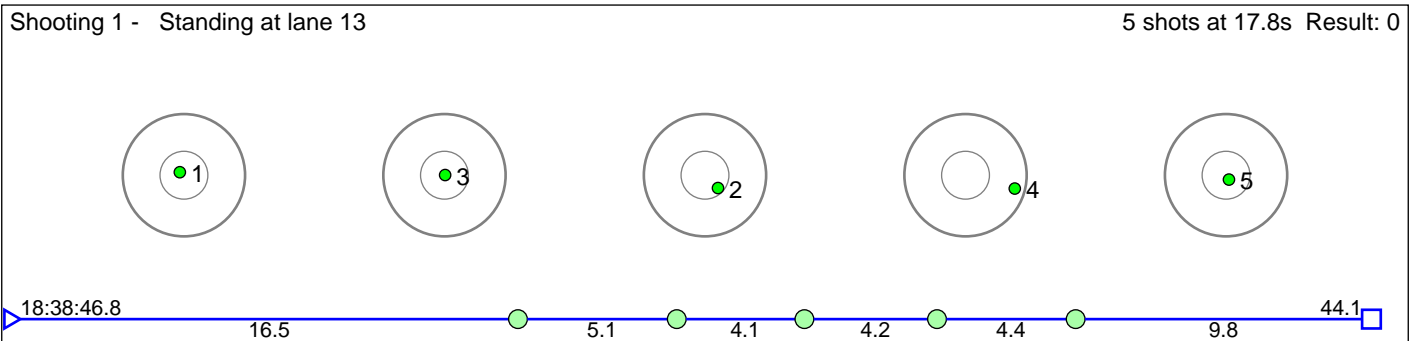

13 Hjortland VÅÿrin Soldal

Voss Skiskytterlag

Result: 0

Disclaimer:

These results are unofficial since only the final output from the timing system can provide complete and correct competition results. The graphic plot of each series, presents the location of the shots on each of the five targets. Please observe that the accuracy of the plotting has some limitations due to image resolution and/or printer quality.