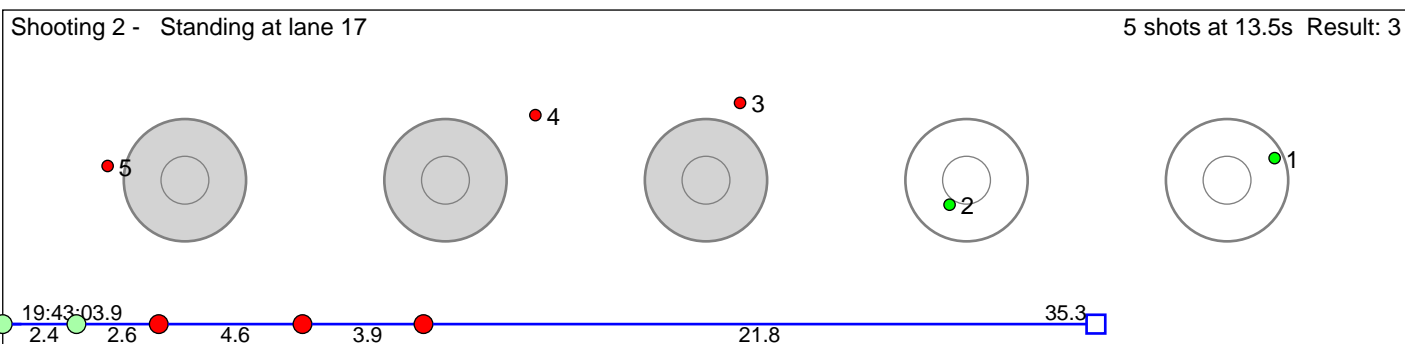

107 Hauge RÅ_d Kristoffer

HÅÿlandsdal IL

Result: 6

Disclaimer:

These results are unofficial since only the final output from the timing system can provide complete and correct competition results. The graphic plot of each series, presents the location of the shots on each of the five targets. Please observe that the accuracy of the plotting has some limitations due to image resolution and/or printer quality.