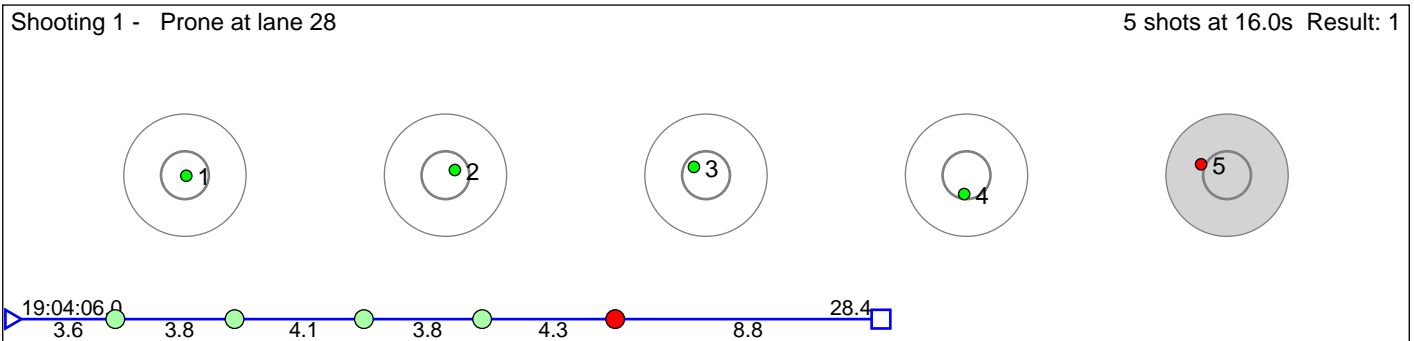

58 Hjortland Tomas

HÅÿlandsdal IL

Result: 3

Disclaimer:

These results are unofficial since only the final output from the timing system can provide complete and correct competition results. The graphic plot of each series, presents the location of the shots on each of the five targets. Please observe that the accuracy of the plotting has some limitations due to image resolution and/or printer quality.