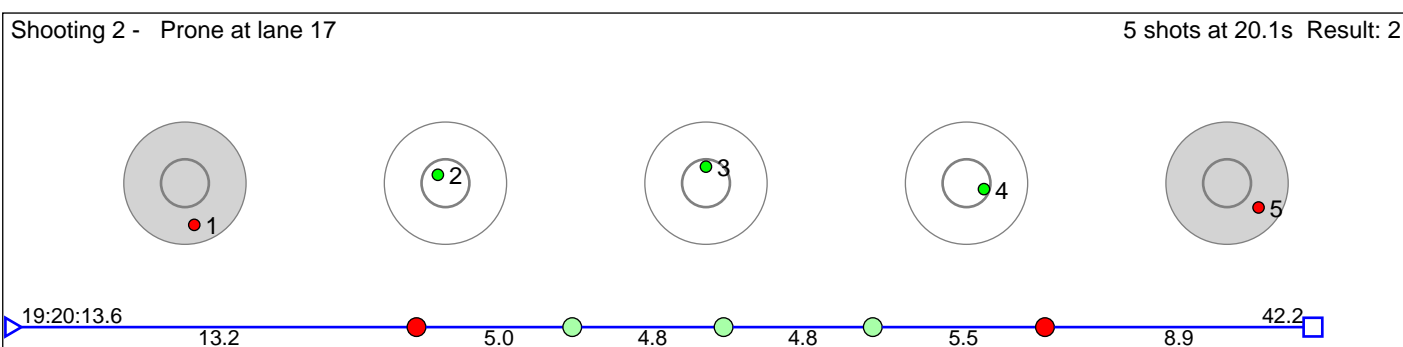

77 MÅKestad Ronja

Kvam Langrenn- og Skiskyttarklubb

Result: 5

Disclaimer:

These results are unofficial since only the final output from the timing system can provide complete and correct competition results. The graphic plot of each series, presents the location of the shots on each of the five targets. Please observe that the accuracy of the plotting has some limitations due to image resolution and/or printer quality.