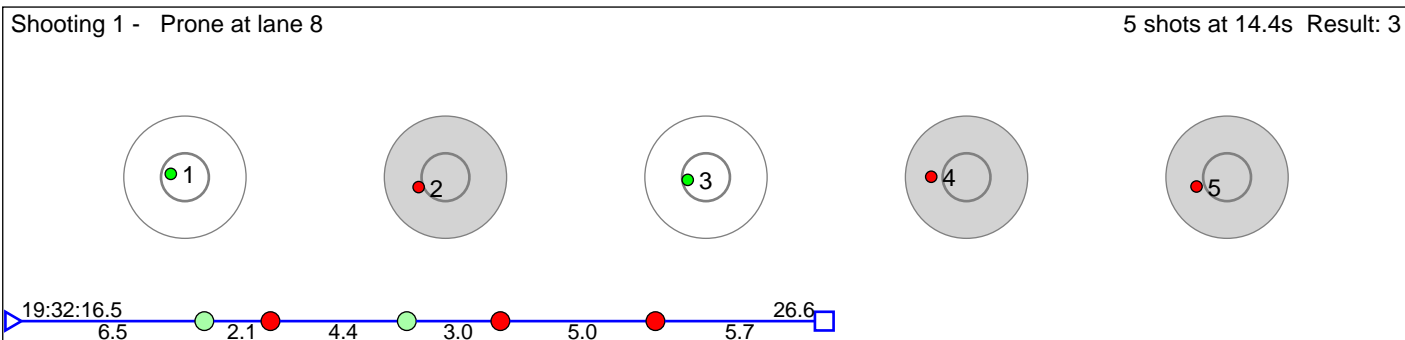

107 Hauge RÅ_d Kristoffer

HÅÿlandsdal IL

Result: 6

Disclaimer:

These results are unofficial since only the final output from the timing system can provide complete and correct competition results. The graphic plot of each series, presents the location of the shots on each of the five targets. Please observe that the accuracy of the plotting has some limitations due to image resolution and/or printer quality.