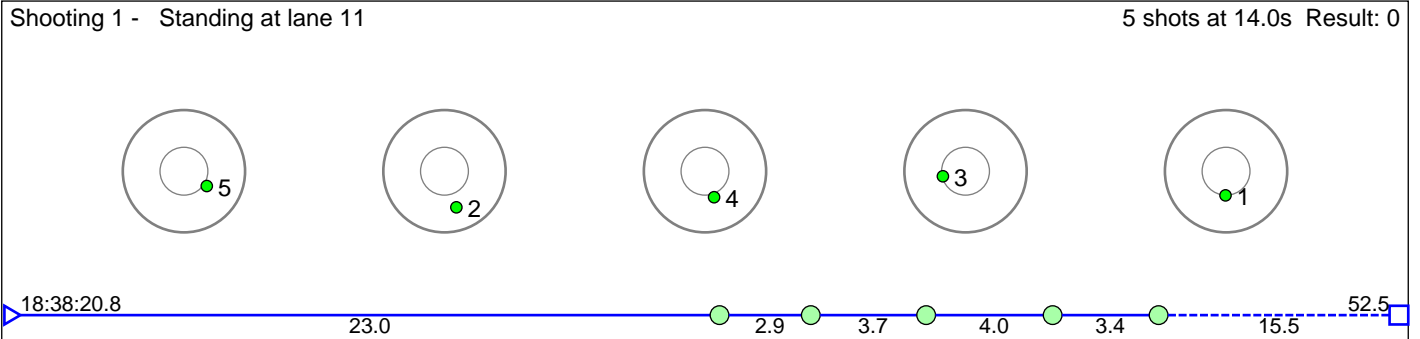

10 Mo Kaja HÅ, en

Kvam Langrenn- og Skiskytterklubb

Result: 0

Disclaimer:

These results are unofficial since only the final output from the timing system can provide complete and correct competition results. The graphic plot of each series, presents the location of the shots on each of the five targets. Please observe that the accuracy of the plotting has some limitations due to image resolution and/or printer quality.

11 Fenne Emilie

Voss Skiskytterlag

Result: 0

Disclaimer:

These results are unofficial since only the final output from the timing system can provide complete and correct competition results. The graphic plot of each series, presents the location of the shots on each of the five targets. Please observe that the accuracy of the plotting has some limitations due to image resolution and/or printer quality.