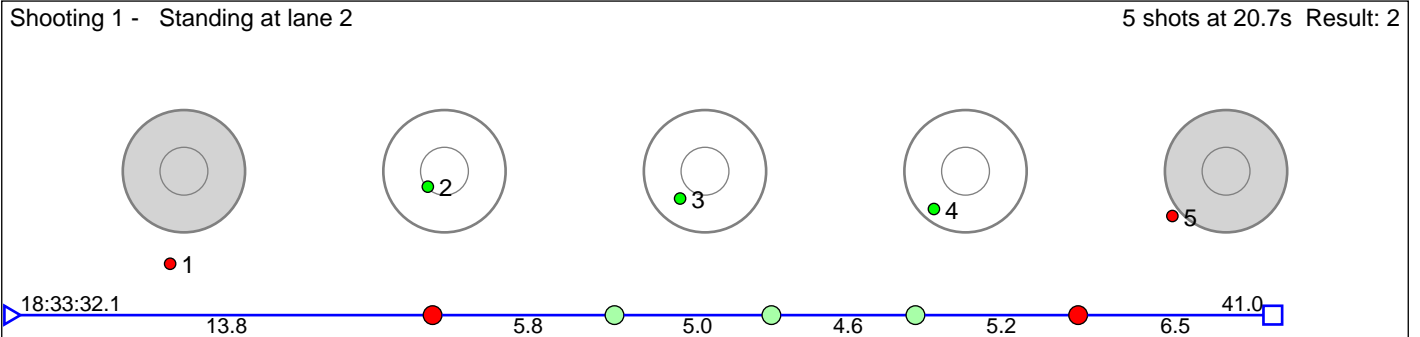

2 Hanto Rikke Flatlandsmo

Voss Skiskytterlag

Result: 2

Disclaimer:

These results are unofficial since only the final output from the timing system can provide complete and correct competition results. The graphic plot of each series, presents the location of the shots on each of the five targets. Please observe that the accuracy of the plotting has some limitations due to image resolution and/or printer quality.

3 Lien Adrian Birkenes

Voss Skiskytterlag

Result: 1

Disclaimer:

These results are unofficial since only the final output from the timing system can provide complete and correct competition results. The graphic plot of each series, presents the location of the shots on each of the five targets. Please observe that the accuracy of the plotting has some limitations due to image resolution and/or printer quality.