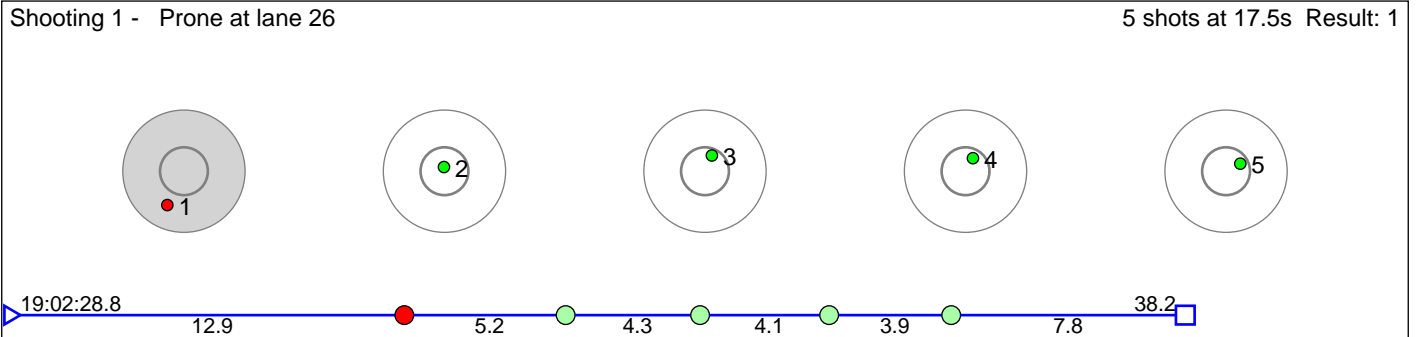

56 Lillegraven Sverre Sollien

Voss Skiskytterlag

Result: 5

Disclaimer:

These results are unofficial since only the final output from the timing system can provide complete and correct competition results. The graphic plot of each series, presents the location of the shots on each of the five targets. Please observe that the accuracy of the plotting has some limitations due to image resolution and/or printer quality.