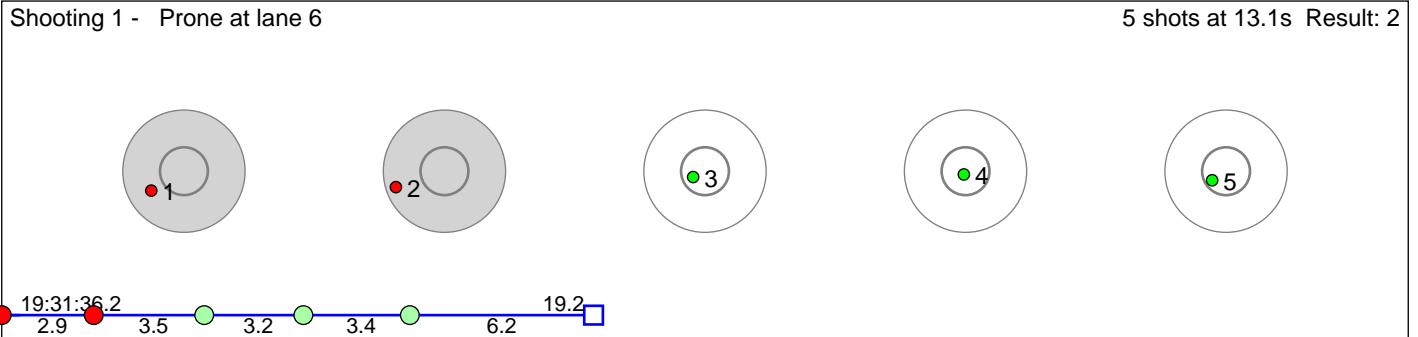

106 Hegg Jens-Henrik

Vik IL

Result: 4

Disclaimer:

These results are unofficial since only the final output from the timing system can provide complete and correct competition results. The graphic plot of each series, presents the location of the shots on each of the five targets. Please observe that the accuracy of the plotting has some limitations due to image resolution and/or printer quality.