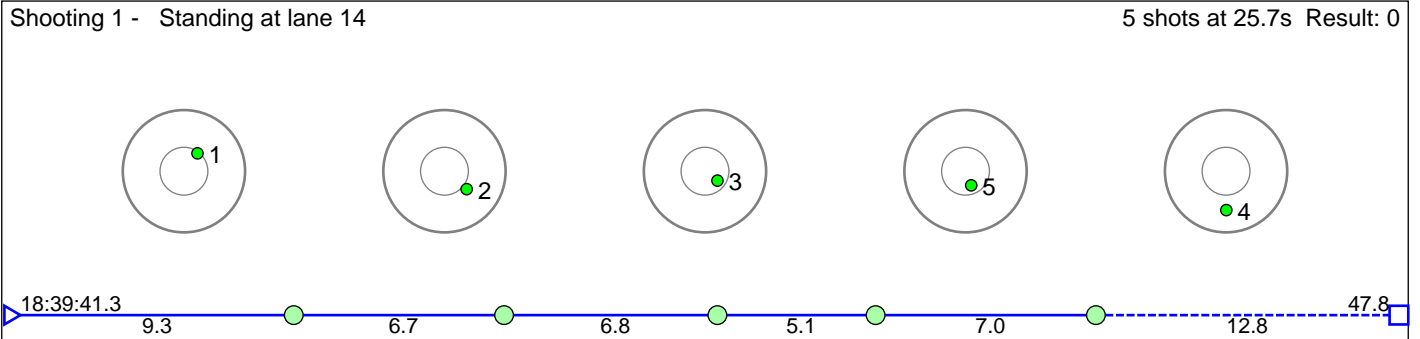

13 Hjortland VÅÿrin Soldal

Voss Skiskytterlag

Result: 0

Disclaimer:

These results are unofficial since only the final output from the timing system can provide complete and correct competition results. The graphic plot of each series, presents the location of the shots on each of the five targets. Please observe that the accuracy of the plotting has some limitations due to image resolution and/or printer quality.

14 Evensen Hove Eirik

Vik IL

Result: 0

Disclaimer:

These results are unofficial since only the final output from the timing system can provide complete and correct competition results. The graphic plot of each series, presents the location of the shots on each of the five targets. Please observe that the accuracy of the plotting has some limitations due to image resolution and/or printer quality.