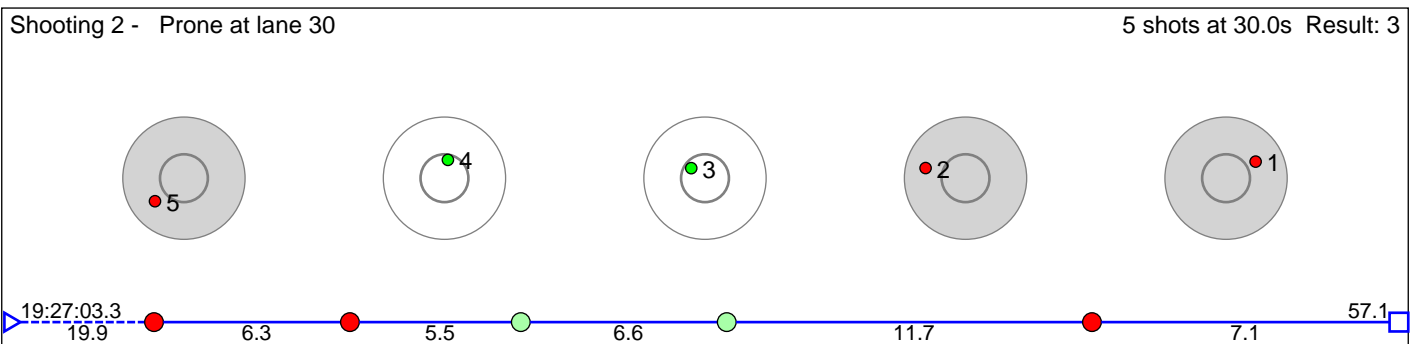

90 Hemre Oskar Stoknes

Voss Skiskytterlag

Result: 7

Disclaimer:

These results are unofficial since only the final output from the timing system can provide complete and correct competition results. The graphic plot of each series, presents the location of the shots on each of the five targets. Please observe that the accuracy of the plotting has some limitations due to image resolution and/or printer quality.