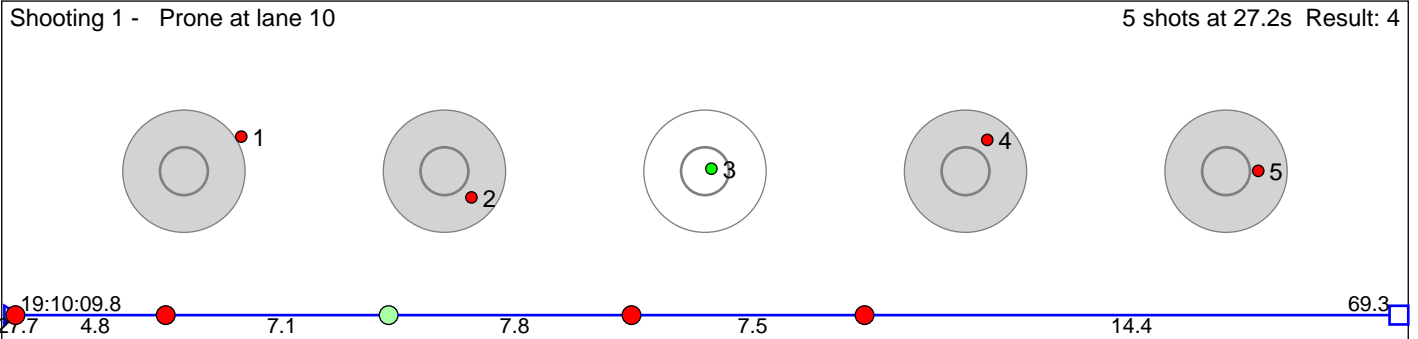

70 NygÅrds Perle

Kvam Langrenn- og Skiskyttarklubb

Result: 6

Disclaimer:

These results are unofficial since only the final output from the timing system can provide complete and correct competition results. The graphic plot of each series, presents the location of the shots on each of the five targets. Please observe that the accuracy of the plotting has some limitations due to image resolution and/or printer quality.