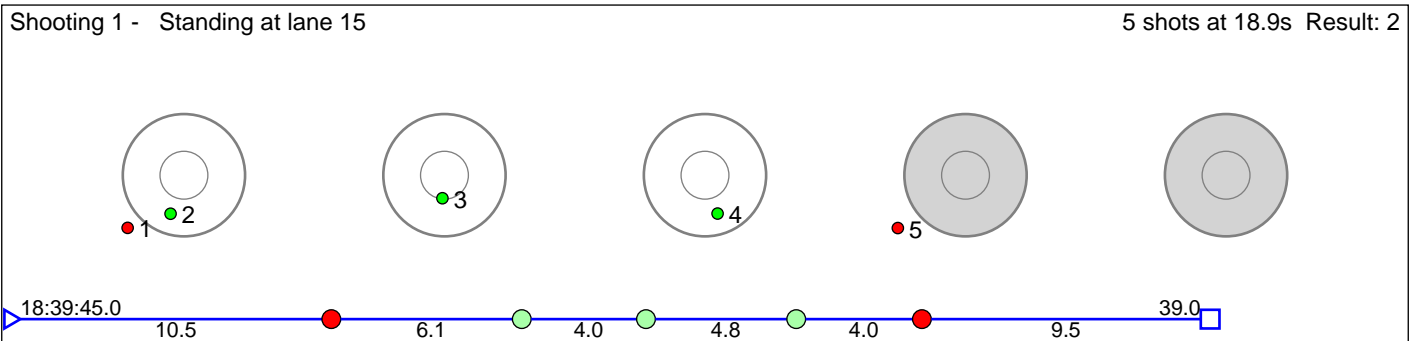

15 Sturim-Larsen Sverre

Voss Skiskytterlag

Result: 4

Disclaimer:

These results are unofficial since only the final output from the timing system can provide complete and correct competition results. The graphic plot of each series, presents the location of the shots on each of the five targets. Please observe that the accuracy of the plotting has some limitations due to image resolution and/or printer quality.