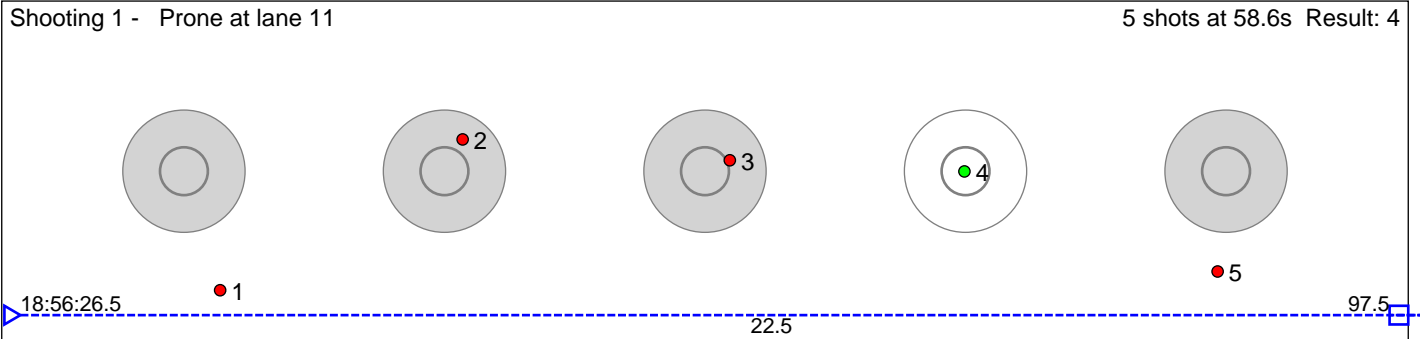

41 Vik Tage

Voss Skiskytterlag

Result: 6

Disclaimer:

These results are unofficial since only the final output from the timing system can provide complete and correct competition results. The graphic plot of each series, presents the location of the shots on each of the five targets. Please observe that the accuracy of the plotting has some limitations due to image resolution and/or printer quality.