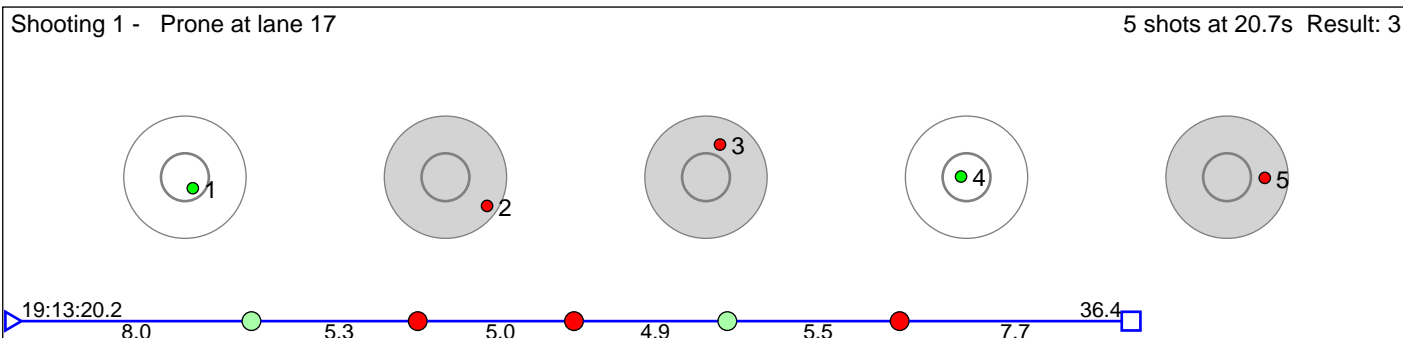

77 MÅKestad Ronja

Kvam Langrenn- og Skiskyttarklubb

Result: 5

Disclaimer:

These results are unofficial since only the final output from the timing system can provide complete and correct competition results. The graphic plot of each series, presents the location of the shots on each of the five targets. Please observe that the accuracy of the plotting has some limitations due to image resolution and/or printer quality.