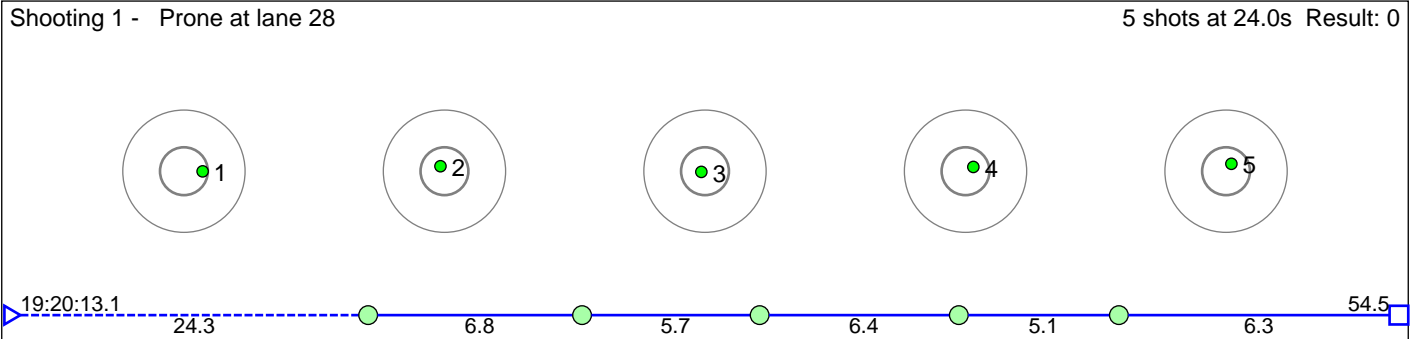

88 Skagen Celine Fosse

Vik IL

Result: 0

Disclaimer:

These results are unofficial since only the final output from the timing system can provide complete and correct competition results. The graphic plot of each series, presents the location of the shots on each of the five targets. Please observe that the accuracy of the plotting has some limitations due to image resolution and/or printer quality.