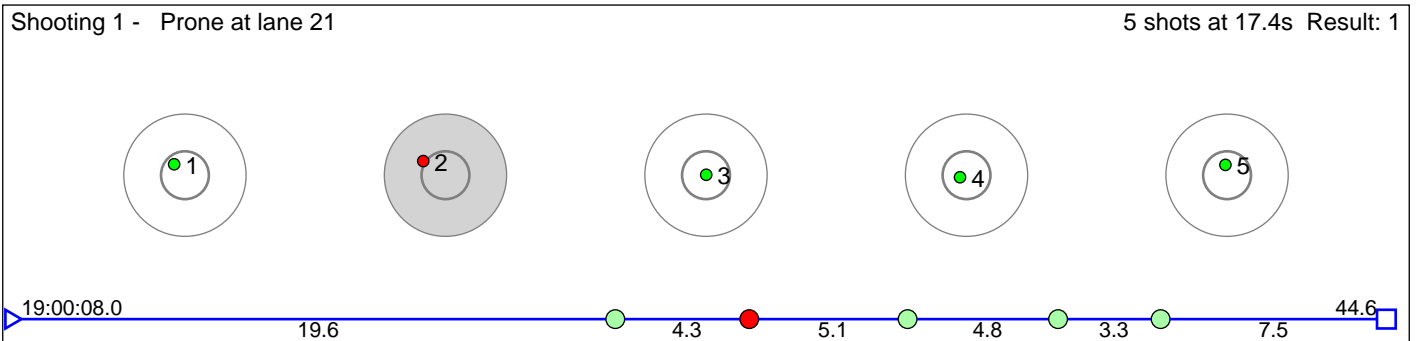

51 Norheim Sigrid

Kvam Langrenn- og Skiskyttarklubb

Result: 3

Disclaimer:

These results are unofficial since only the final output from the timing system can provide complete and correct competition results. The graphic plot of each series, presents the location of the shots on each of the five targets. Please observe that the accuracy of the plotting has some limitations due to image resolution and/or printer quality.