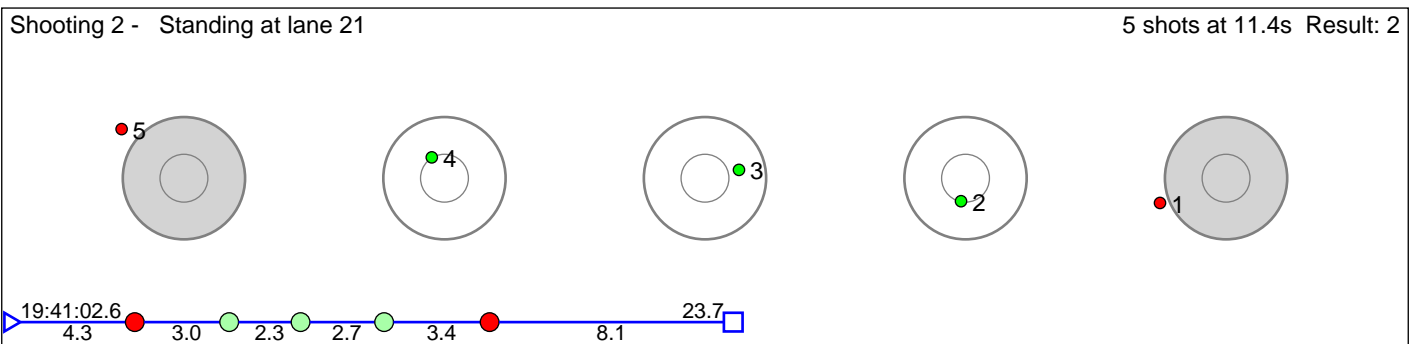

106 Hegg Jens-Henrik

Vik IL

Result: 4

Disclaimer:

These results are unofficial since only the final output from the timing system can provide complete and correct competition results. The graphic plot of each series, presents the location of the shots on each of the five targets. Please observe that the accuracy of the plotting has some limitations due to image resolution and/or printer quality.