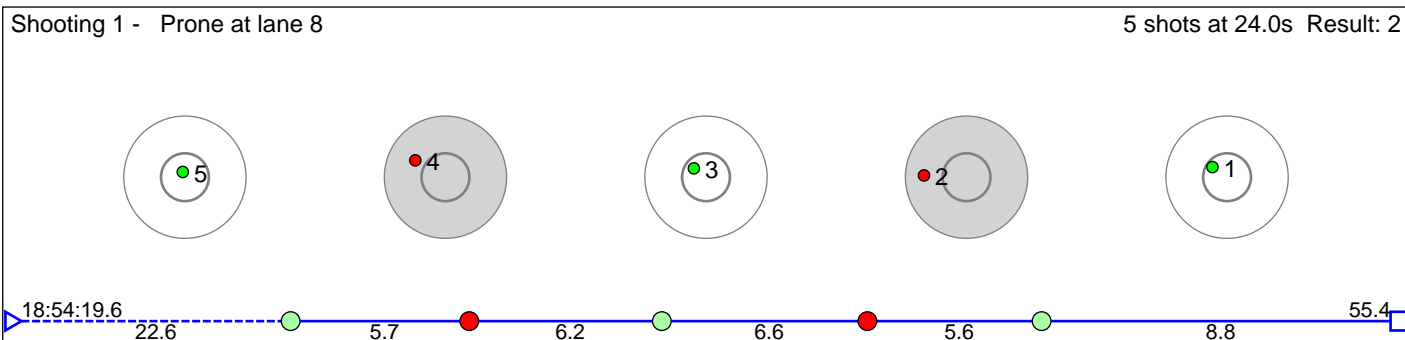

38 Norheim Asbjørn

Kvam Langrenn- og Skiskyttarklubb

Result: 5

Disclaimer:

These results are unofficial since only the final output from the timing system can provide complete and correct competition results. The graphic plot of each series, presents the location of the shots on each of the five targets. Please observe that the accuracy of the plotting has some limitations due to image resolution and/or printer quality.