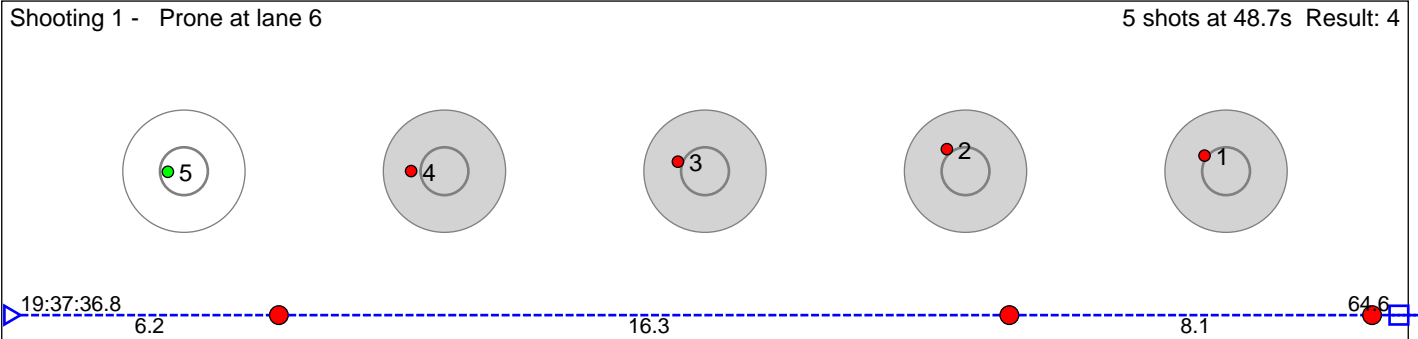

119 Jordal Ida FlatabÃ,

Odda IL

Result: 4

Disclaimer:

These results are unofficial since only the final output from the timing system can provide complete and correct competition results. The graphic plot of each series, presents the location of the shots on each of the five targets. Please observe that the accuracy of the plotting has some limitations due to image resolution and/or printer quality.