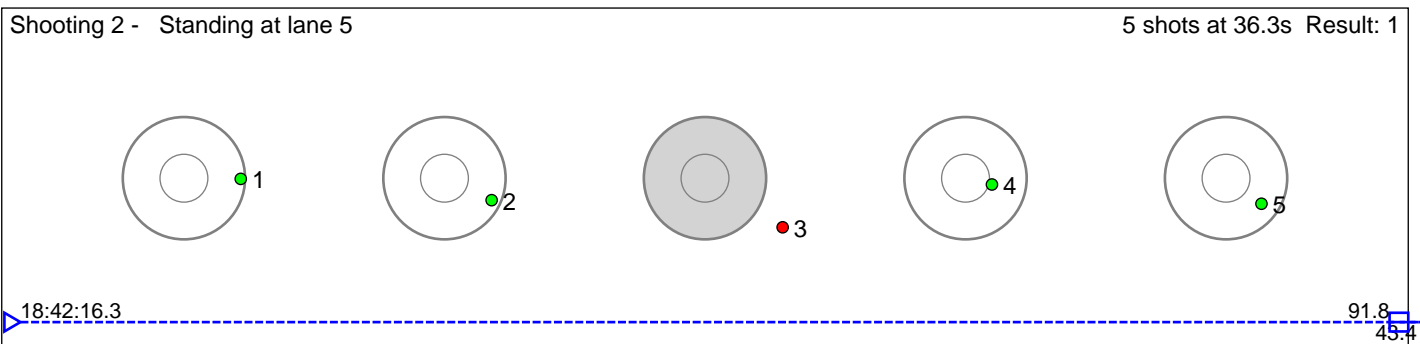

2 Hanto Rikke Flatlandsmo

Voss Skiskytterlag

Result: 2

Disclaimer:

These results are unofficial since only the final output from the timing system can provide complete and correct competition results. The graphic plot of each series, presents the location of the shots on each of the five targets. Please observe that the accuracy of the plotting has some limitations due to image resolution and/or printer quality.

3 Lien Adrian Birkenes

Voss Skiskytterlag

Result: 1

Disclaimer:

These results are unofficial since only the final output from the timing system can provide complete and correct competition results. The graphic plot of each series, presents the location of the shots on each of the five targets. Please observe that the accuracy of the plotting has some limitations due to image resolution and/or printer quality.

4 Hove Adrian Fosse

Vik IL

Result: 3

Disclaimer:

These results are unofficial since only the final output from the timing system can provide complete and correct competition results. The graphic plot of each series, presents the location of the shots on each of the five targets. Please observe that the accuracy of the plotting has some limitations due to image resolution and/or printer quality.

5 Lillehaug Daniel

Vik IL

Result: 4

Disclaimer:

These results are unofficial since only the final output from the timing system can provide complete and correct competition results. The graphic plot of each series, presents the location of the shots on each of the five targets. Please observe that the accuracy of the plotting has some limitations due to image resolution and/or printer quality.