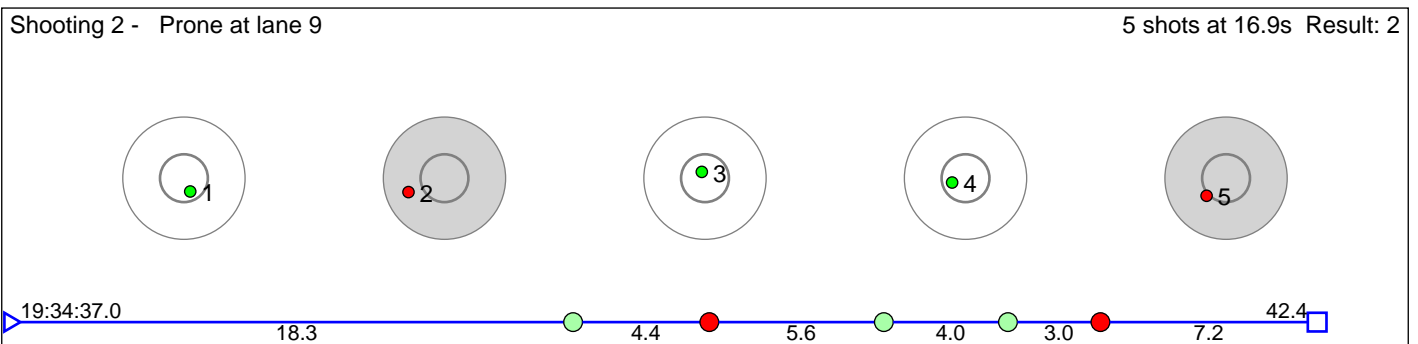

99 Christensen Emil

Vik IL

Result: 6

Disclaimer:

These results are unofficial since only the final output from the timing system can provide complete and correct competition results. The graphic plot of each series, presents the location of the shots on each of the five targets. Please observe that the accuracy of the plotting has some limitations due to image resolution and/or printer quality.