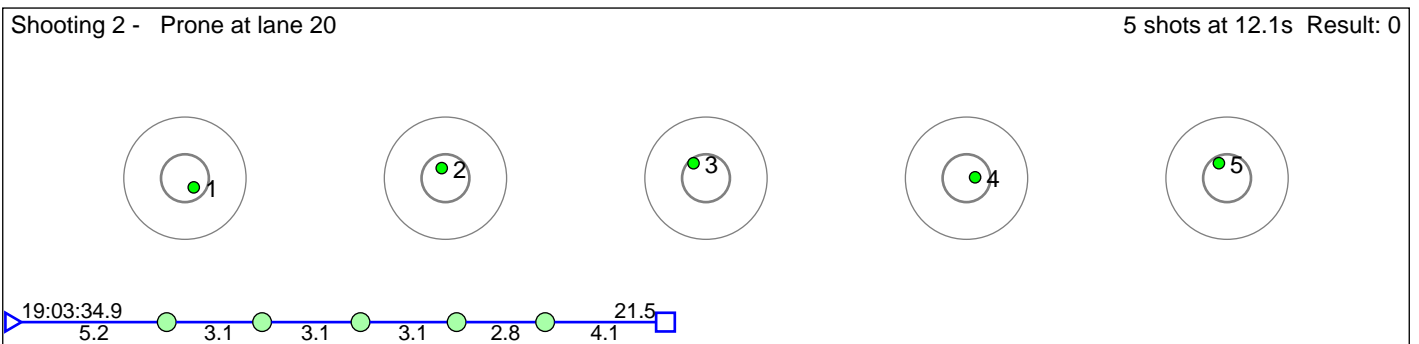

50 Kristiansen Sara Istad

Voss Skiskytterlag

Result: 3

Disclaimer:

These results are unofficial since only the final output from the timing system can provide complete and correct competition results. The graphic plot of each series, presents the location of the shots on each of the five targets. Please observe that the accuracy of the plotting has some limitations due to image resolution and/or printer quality.