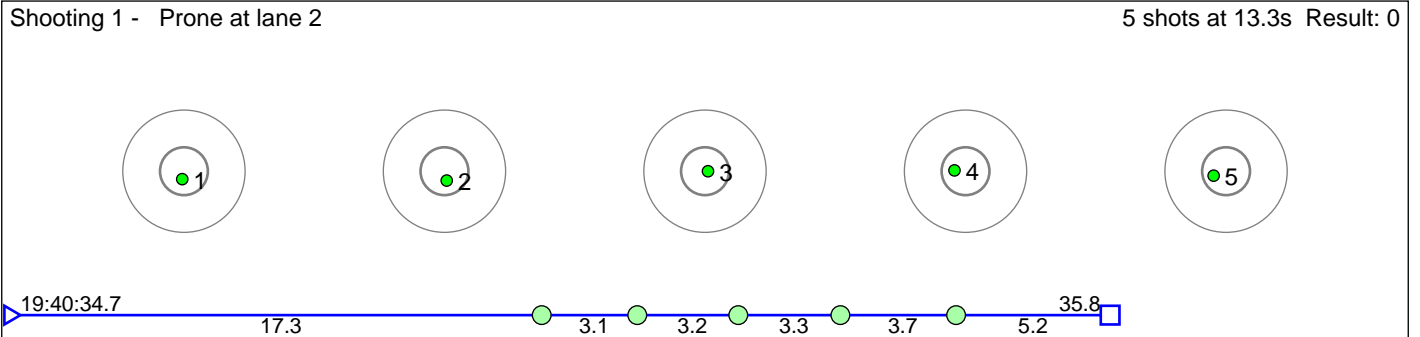

126 SÅ, Ilesvik Isak Solli

HÅÏlandsdal IL

Result: 3

Disclaimer:

These results are unofficial since only the final output from the timing system can provide complete and correct competition results. The graphic plot of each series, presents the location of the shots on each of the five targets. Please observe that the accuracy of the plotting has some limitations due to image resolution and/or printer quality.