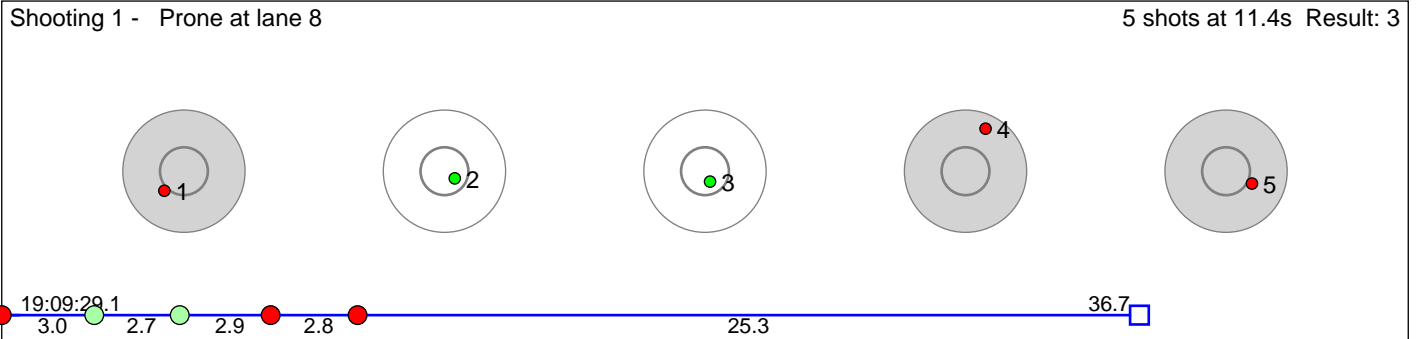

68 Mo Synneva Laupsa

Kvam Langrenn- og Skiskyttarklubb

Result: 5

Disclaimer:

These results are unofficial since only the final output from the timing system can provide complete and correct competition results. The graphic plot of each series, presents the location of the shots on each of the five targets. Please observe that the accuracy of the plotting has some limitations due to image resolution and/or printer quality.