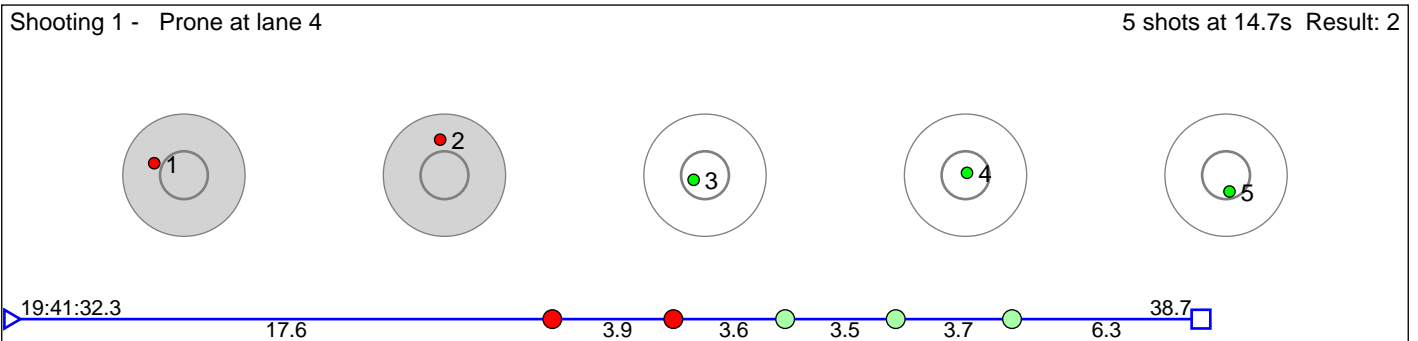

128 Rinde Jon Bjarte

Vik IL

Result: 5

Disclaimer:

These results are unofficial since only the final output from the timing system can provide complete and correct competition results. The graphic plot of each series, presents the location of the shots on each of the five targets. Please observe that the accuracy of the plotting has some limitations due to image resolution and/or printer quality.