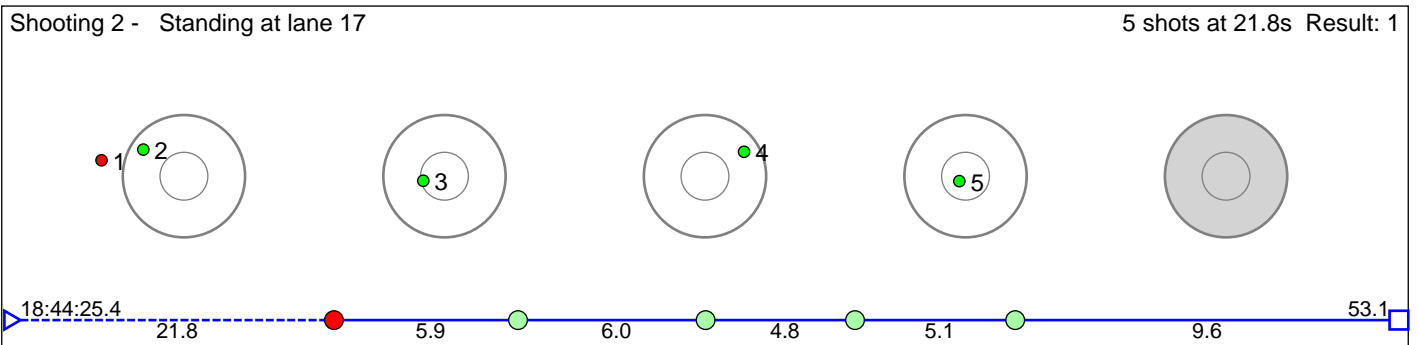

17 Hansen Kristin DalsbÃ¸

Voss Skiskytterlag

Result: 1

Disclaimer:

These results are unofficial since only the final output from the timing system can provide complete and correct competition results. The graphic plot of each series, presents the location of the shots on each of the five targets. Please observe that the accuracy of the plotting has some limitations due to image resolution and/or printer quality.