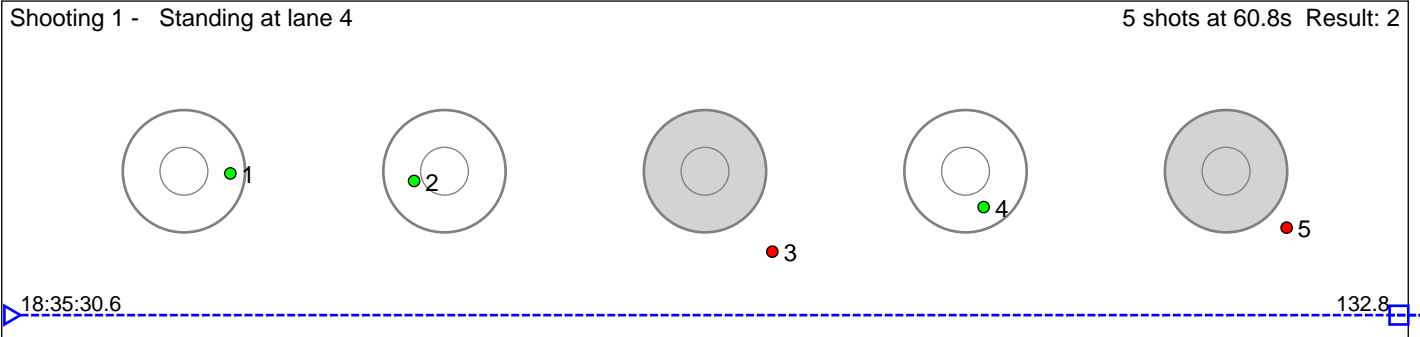

4 Hove Adrian Fosse

Vik IL

Result: 3

Disclaimer:

These results are unofficial since only the final output from the timing system can provide complete and correct competition results. The graphic plot of each series, presents the location of the shots on each of the five targets. Please observe that the accuracy of the plotting has some limitations due to image resolution and/or printer quality.