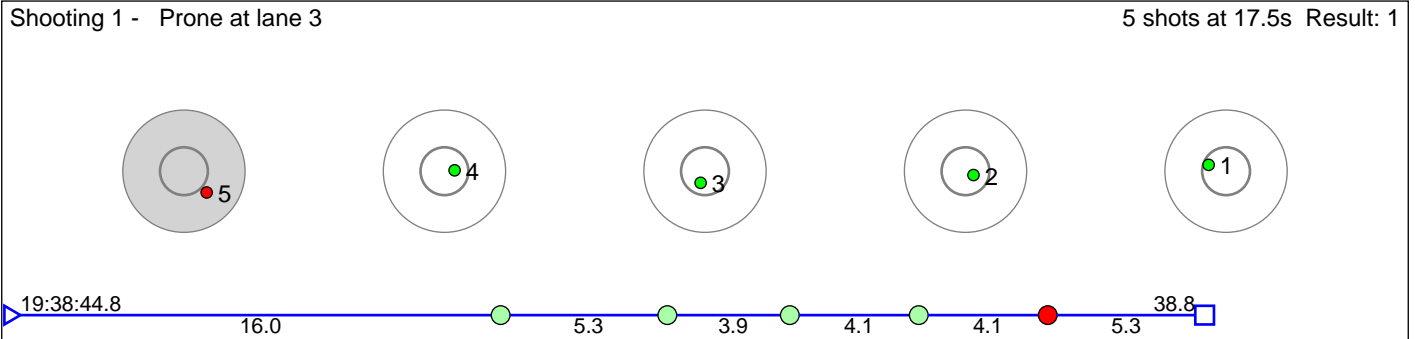

124 Skagen Madelen Fosse

Vik IL

Result: 4

Disclaimer:

These results are unofficial since only the final output from the timing system can provide complete and correct competition results. The graphic plot of each series, presents the location of the shots on each of the five targets. Please observe that the accuracy of the plotting has some limitations due to image resolution and/or printer quality.