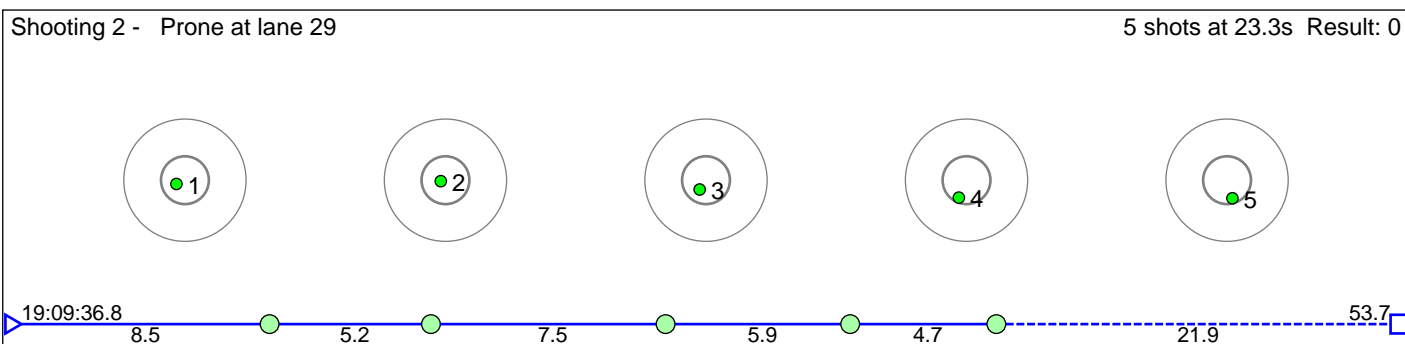

59 Utne Peder Sundal

HÅÏlandsdal IL

Result: 2

Disclaimer:

These results are unofficial since only the final output from the timing system can provide complete and correct competition results. The graphic plot of each series, presents the location of the shots on each of the five targets. Please observe that the accuracy of the plotting has some limitations due to image resolution and/or printer quality.