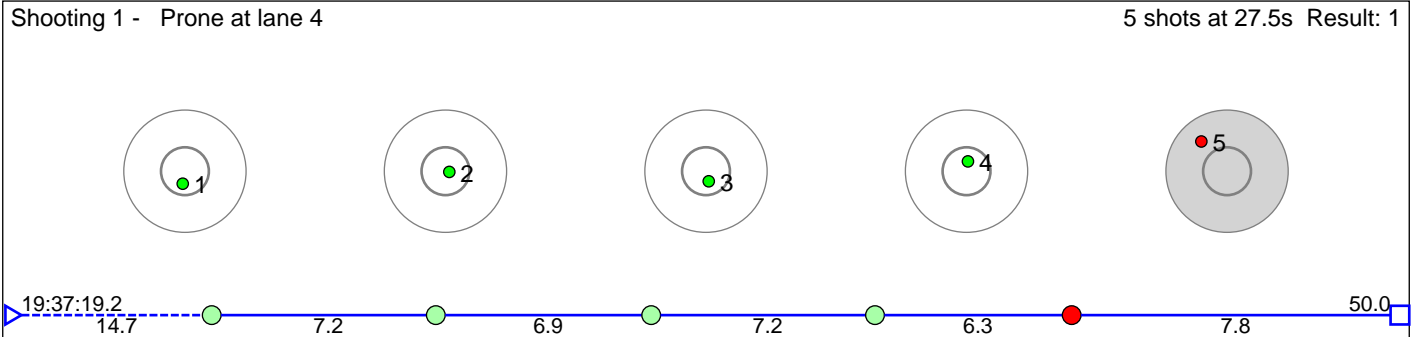

120 Nummedal Mari

Eldar IL

Result: 3

Disclaimer:

These results are unofficial since only the final output from the timing system can provide complete and correct competition results. The graphic plot of each series, presents the location of the shots on each of the five targets. Please observe that the accuracy of the plotting has some limitations due to image resolution and/or printer quality.