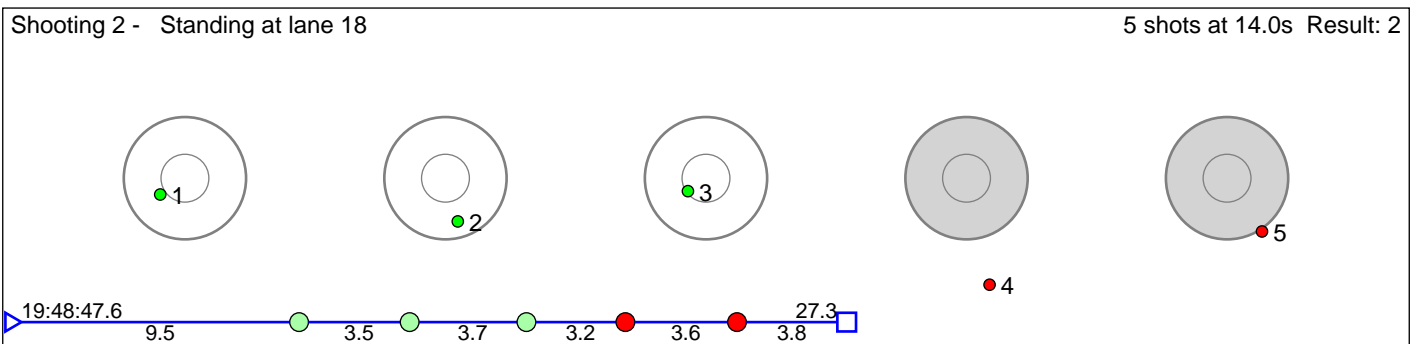

127 Aarseth Andreas

HÅÿlandsdal IL

Result: 3

Disclaimer:

These results are unofficial since only the final output from the timing system can provide complete and correct competition results. The graphic plot of each series, presents the location of the shots on each of the five targets. Please observe that the accuracy of the plotting has some limitations due to image resolution and/or printer quality.