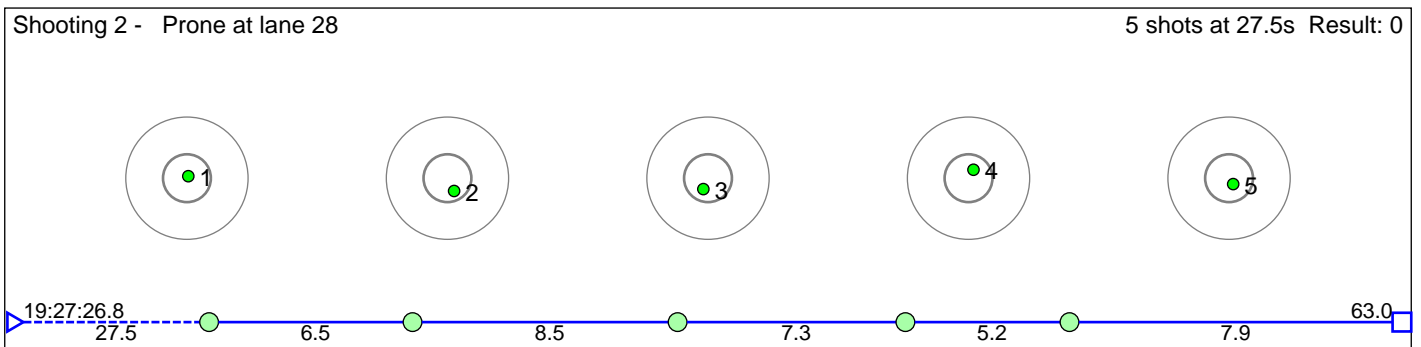

88 Skagen Celine Fosse

Vik IL

Result: 0

Disclaimer:

These results are unofficial since only the final output from the timing system can provide complete and correct competition results. The graphic plot of each series, presents the location of the shots on each of the five targets. Please observe that the accuracy of the plotting has some limitations due to image resolution and/or printer quality.