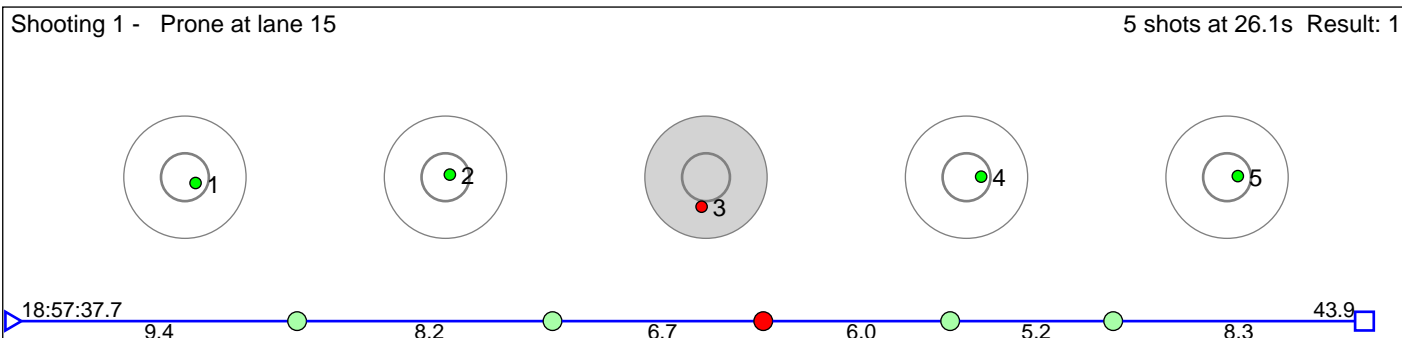

42 Grindedal Magnus Berge

Voss Skiskytterlag

Result: 0

Disclaimer:

These results are unofficial since only the final output from the timing system can provide complete and correct competition results. The graphic plot of each series, presents the location of the shots on each of the five targets. Please observe that the accuracy of the plotting has some limitations due to image resolution and/or printer quality.

43 Moe Martin Åstese

Kvam Langrenn- og Skiskyttarklubb

Result: 5

Disclaimer:

These results are unofficial since only the final output from the timing system can provide complete and correct competition results. The graphic plot of each series, presents the location of the shots on each of the five targets. Please observe that the accuracy of the plotting has some limitations due to image resolution and/or printer quality.

45 Kyrvestad Margrethe

Vik IL

Result: 1

Disclaimer:

These results are unofficial since only the final output from the timing system can provide complete and correct competition results. The graphic plot of each series, presents the location of the shots on each of the five targets. Please observe that the accuracy of the plotting has some limitations due to image resolution and/or printer quality.