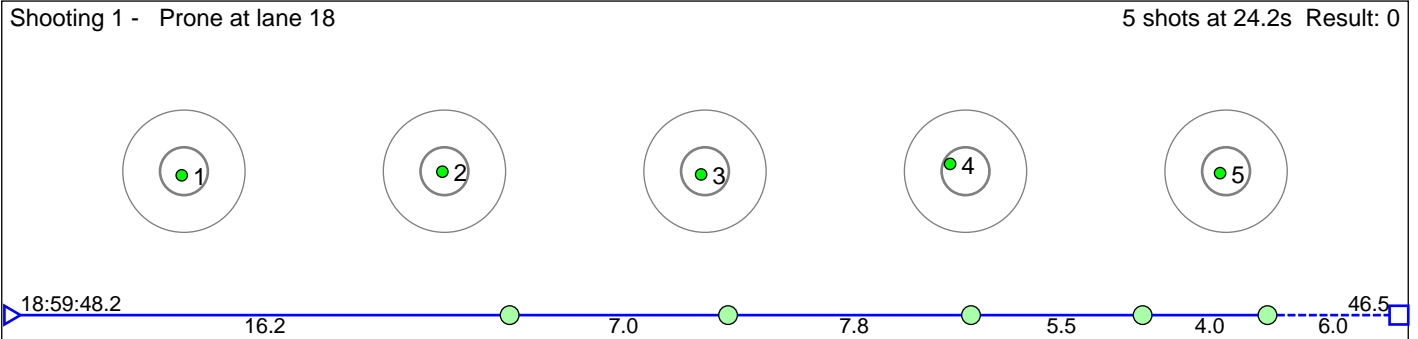

46 Totland Tuva Ure

Eldar IL

Result: 2

Disclaimer:

These results are unofficial since only the final output from the timing system can provide complete and correct competition results. The graphic plot of each series, presents the location of the shots on each of the five targets. Please observe that the accuracy of the plotting has some limitations due to image resolution and/or printer quality.

47 Sleen-Gullbr   Nicoline

Voss Skiskytterlag

Result: 3

Disclaimer:

These results are unofficial since only the final output from the timing system can provide complete and correct competition results. The graphic plot of each series, presents the location of the shots on each of the five targets. Please observe that the accuracy of the plotting has some limitations due to image resolution and/or printer quality.

48 Utne Amalie Sundal

HÅÏlandsdal IL

Result: 2

Disclaimer:

These results are unofficial since only the final output from the timing system can provide complete and correct competition results. The graphic plot of each series, presents the location of the shots on each of the five targets. Please observe that the accuracy of the plotting has some limitations due to image resolution and/or printer quality.