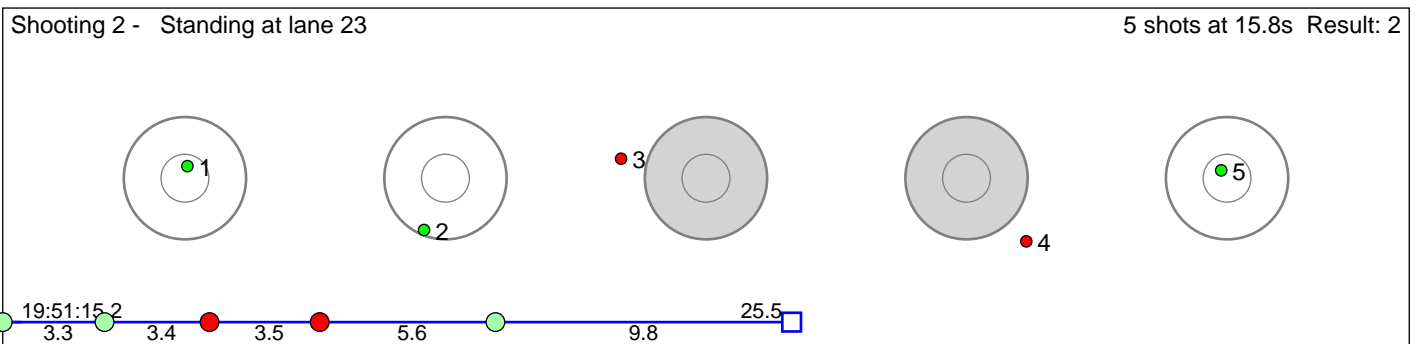

131 ÅsterbÅ, Elina

Markane IL

Result: 4

Disclaimer:

These results are unofficial since only the final output from the timing system can provide complete and correct competition results. The graphic plot of each series, presents the location of the shots on each of the five targets. Please observe that the accuracy of the plotting has some limitations due to image resolution and/or printer quality.