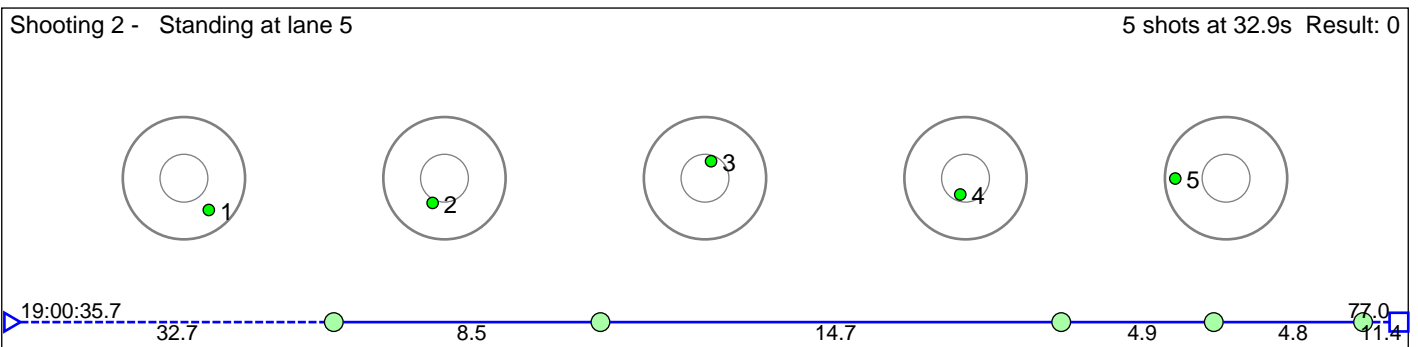

35 Hove Johannes Evensen

Vik IL

Result: 4

Disclaimer:

These results are unofficial since only the final output from the timing system can provide complete and correct competition results. The graphic plot of each series, presents the location of the shots on each of the five targets. Please observe that the accuracy of the plotting has some limitations due to image resolution and/or printer quality.