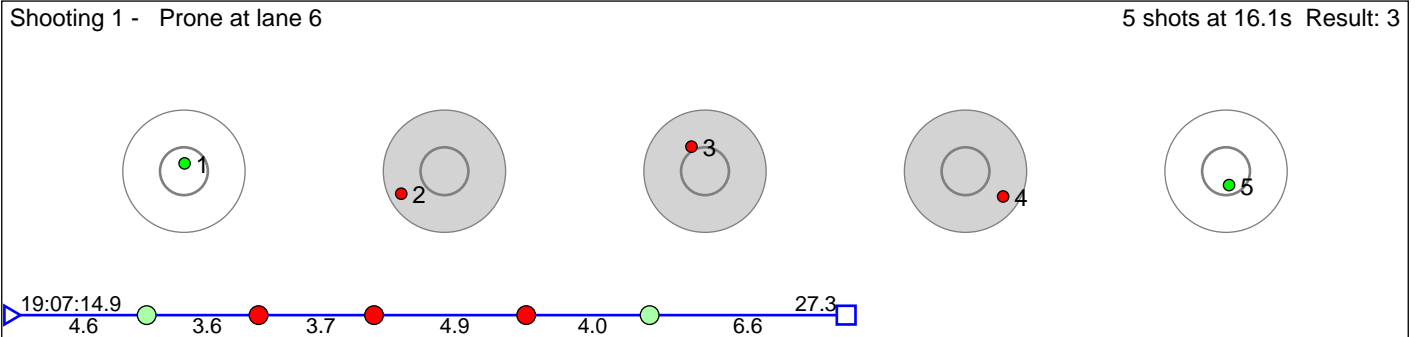

66 Kristiansen Maria Istad

Voss Skiskytterlag

Result: 8

Disclaimer:

These results are unofficial since only the final output from the timing system can provide complete and correct competition results. The graphic plot of each series, presents the location of the shots on each of the five targets. Please observe that the accuracy of the plotting has some limitations due to image resolution and/or printer quality.