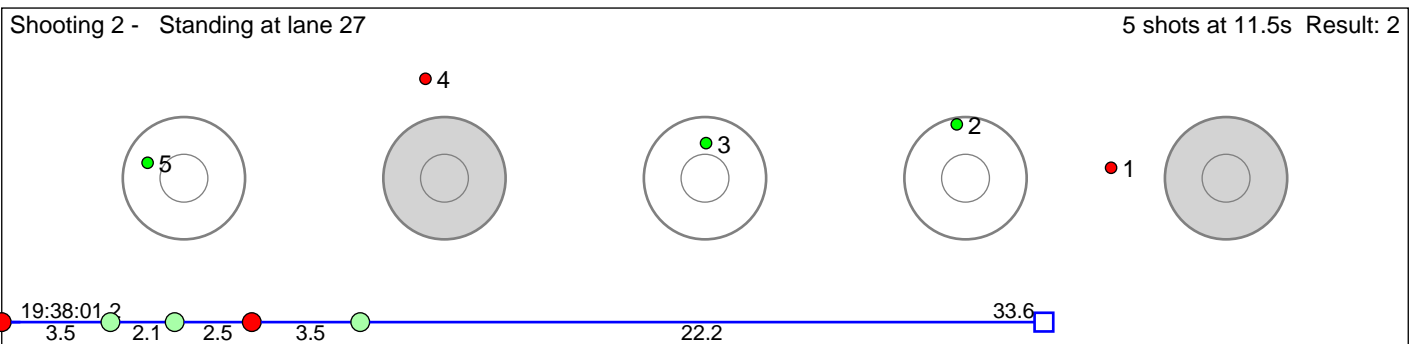

102 Fosse Arild

Voss Skiskytterlag

Result: 3

Disclaimer:

These results are unofficial since only the final output from the timing system can provide complete and correct competition results. The graphic plot of each series, presents the location of the shots on each of the five targets. Please observe that the accuracy of the plotting has some limitations due to image resolution and/or printer quality.