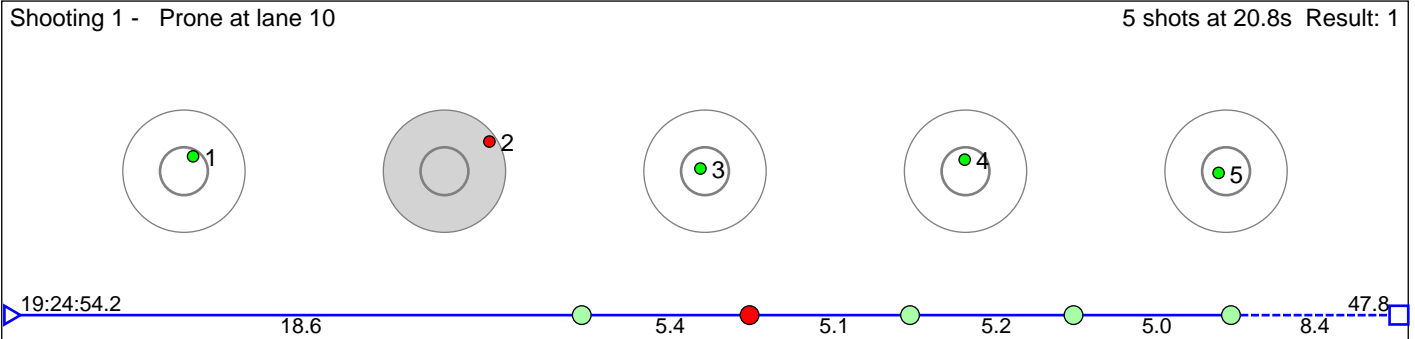

100 Ulvund Eirik

Eldar IL

Result: 3

Disclaimer:

These results are unofficial since only the final output from the timing system can provide complete and correct competition results. The graphic plot of each series, presents the location of the shots on each of the five targets. Please observe that the accuracy of the plotting has some limitations due to image resolution and/or printer quality.