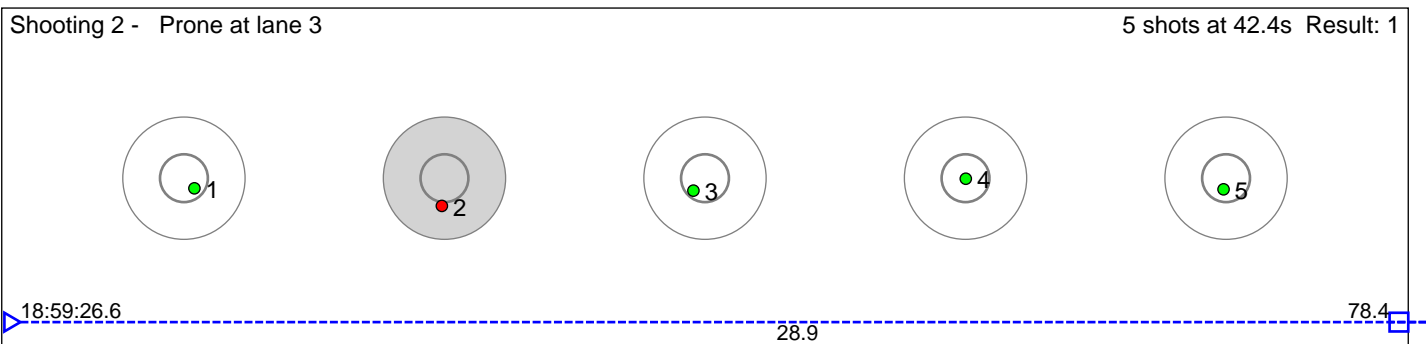

33 Soldal Marita Tombre

Kvam Langrenn- og Skiskyttarklubb

Result: 4

Disclaimer:

These results are unofficial since only the final output from the timing system can provide complete and correct competition results. The graphic plot of each series, presents the location of the shots on each of the five targets. Please observe that the accuracy of the plotting has some limitations due to image resolution and/or printer quality.