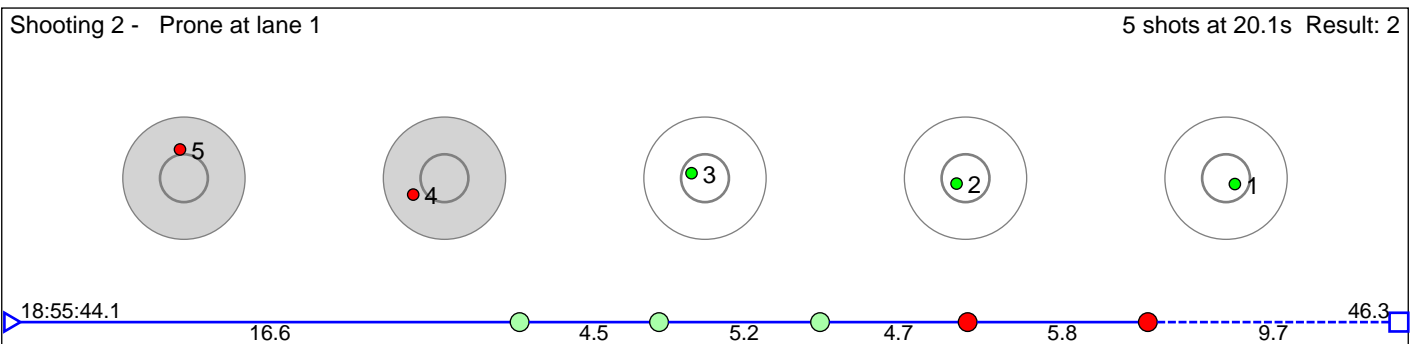

23 Christensen Tuva

Vik IL

Result: 0

Disclaimer:

These results are unofficial since only the final output from the timing system can provide complete and correct competition results. The graphic plot of each series, presents the location of the shots on each of the five targets. Please observe that the accuracy of the plotting has some limitations due to image resolution and/or printer quality.

30 Sletner Ronja Soldal

Voss Skiskytterlag

Result: 6

Disclaimer:

These results are unofficial since only the final output from the timing system can provide complete and correct competition results. The graphic plot of each series, presents the location of the shots on each of the five targets. Please observe that the accuracy of the plotting has some limitations due to image resolution and/or printer quality.

31 VestbÅ, Sunniva Henriksen

Kvam Langrenn- og Skiskyttarklubb

Result: 3

Disclaimer:

These results are unofficial since only the final output from the timing system can provide complete and correct competition results. The graphic plot of each series, presents the location of the shots on each of the five targets. Please observe that the accuracy of the plotting has some limitations due to image resolution and/or printer quality.