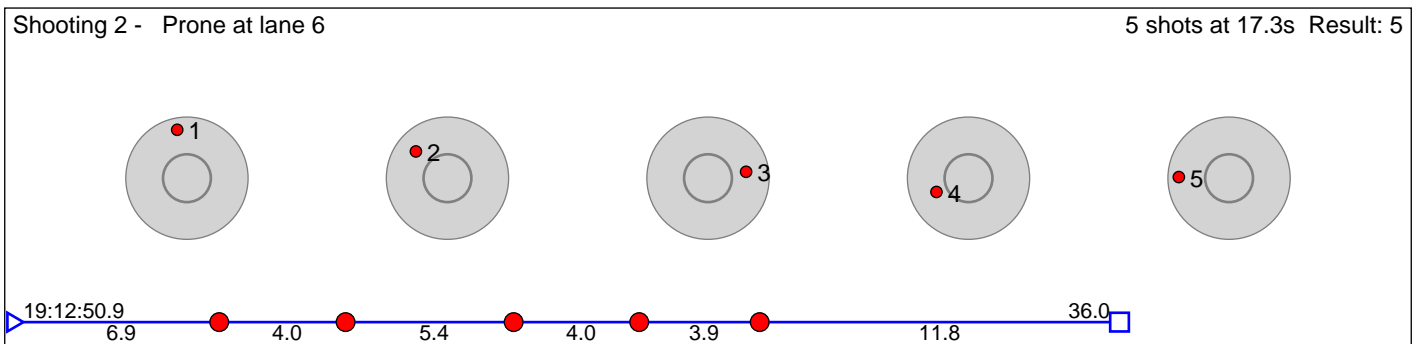

66 Kristiansen Maria Istad

Voss Skiskytterlag

Result: 8

Disclaimer:

These results are unofficial since only the final output from the timing system can provide complete and correct competition results. The graphic plot of each series, presents the location of the shots on each of the five targets. Please observe that the accuracy of the plotting has some limitations due to image resolution and/or printer quality.