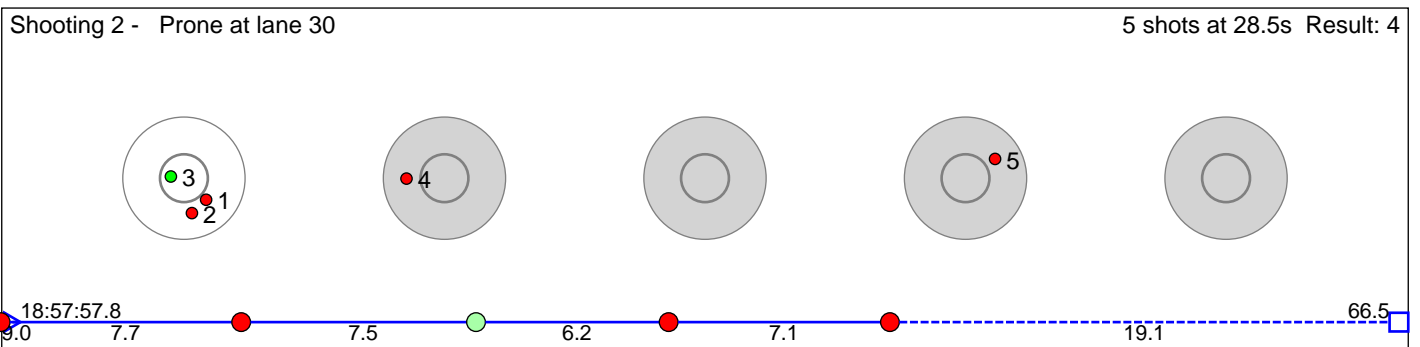

30 Sletner Ronja Soldal

Voss Skiskytterlag

Result: 6

Disclaimer:

These results are unofficial since only the final output from the timing system can provide complete and correct competition results. The graphic plot of each series, presents the location of the shots on each of the five targets. Please observe that the accuracy of the plotting has some limitations due to image resolution and/or printer quality.