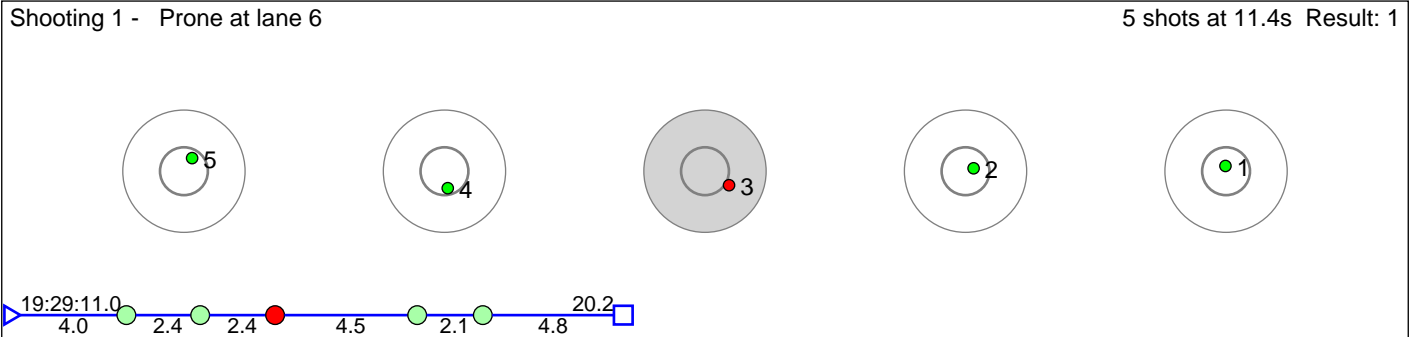

102 Fosse Arild

Voss Skiskytterlag

Result: 3

Disclaimer:

These results are unofficial since only the final output from the timing system can provide complete and correct competition results. The graphic plot of each series, presents the location of the shots on each of the five targets. Please observe that the accuracy of the plotting has some limitations due to image resolution and/or printer quality.