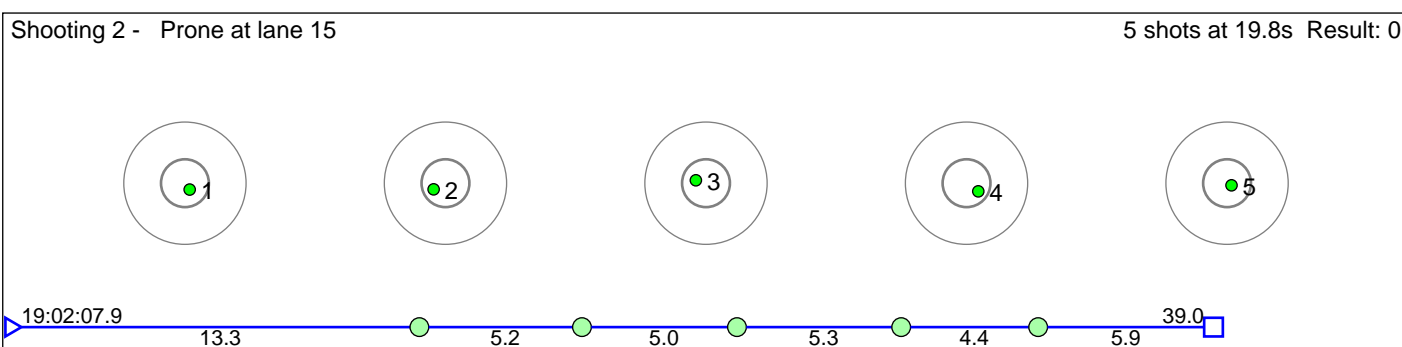

43 Moe Martin Åstese

Kvam Langrenn- og Skiskyttarklubb

Result: 5

Disclaimer:

These results are unofficial since only the final output from the timing system can provide complete and correct competition results. The graphic plot of each series, presents the location of the shots on each of the five targets. Please observe that the accuracy of the plotting has some limitations due to image resolution and/or printer quality.

45 Kyrvestad Margrethe

Vik IL

Result: 1

Disclaimer:

These results are unofficial since only the final output from the timing system can provide complete and correct competition results. The graphic plot of each series, presents the location of the shots on each of the five targets. Please observe that the accuracy of the plotting has some limitations due to image resolution and/or printer quality.