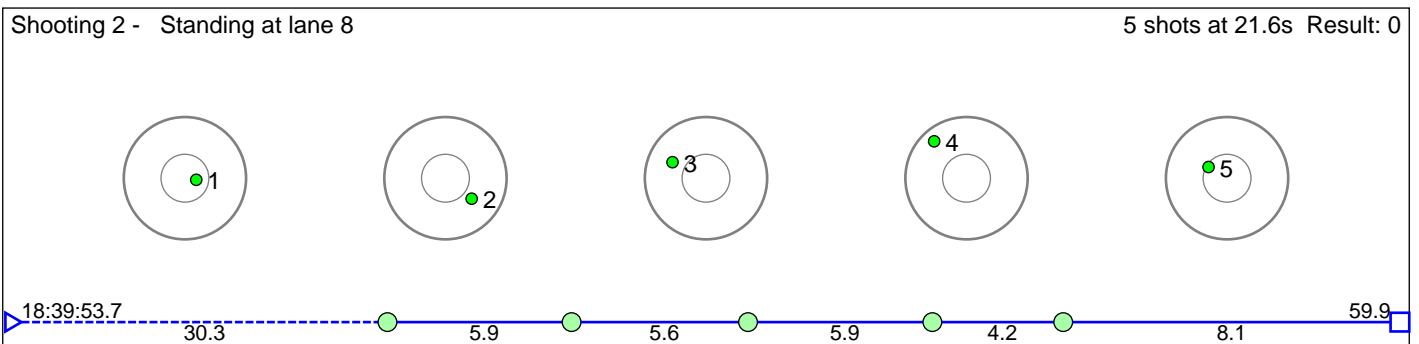

6 Dyrkolbotn Ovidia

Voss Skiskytterlag

Result: 1

Disclaimer:

These results are unofficial since only the final output from the timing system can provide complete and correct competition results. The graphic plot of each series, presents the location of the shots on each of the five targets. Please observe that the accuracy of the plotting has some limitations due to image resolution and/or printer quality.

7 DÅ,ssland Astrid

Voss Skiskytterlag

Result: 0

Disclaimer:

These results are unofficial since only the final output from the timing system can provide complete and correct competition results. The graphic plot of each series, presents the location of the shots on each of the five targets. Please observe that the accuracy of the plotting has some limitations due to image resolution and/or printer quality.

8 Hemre Leon Stoknes

Voss Skiskytterlag

Result: 0

Disclaimer:

These results are unofficial since only the final output from the timing system can provide complete and correct competition results. The graphic plot of each series, presents the location of the shots on each of the five targets. Please observe that the accuracy of the plotting has some limitations due to image resolution and/or printer quality.