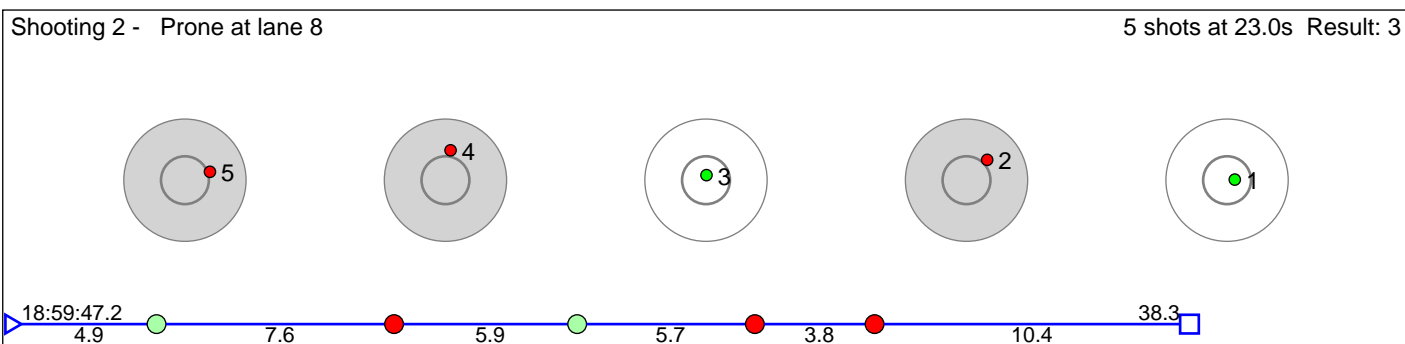

38 Norheim Asbjørn

Kvam Langrenn- og Skiskyttarklubb

Result: 5

Disclaimer:

These results are unofficial since only the final output from the timing system can provide complete and correct competition results. The graphic plot of each series, presents the location of the shots on each of the five targets. Please observe that the accuracy of the plotting has some limitations due to image resolution and/or printer quality.