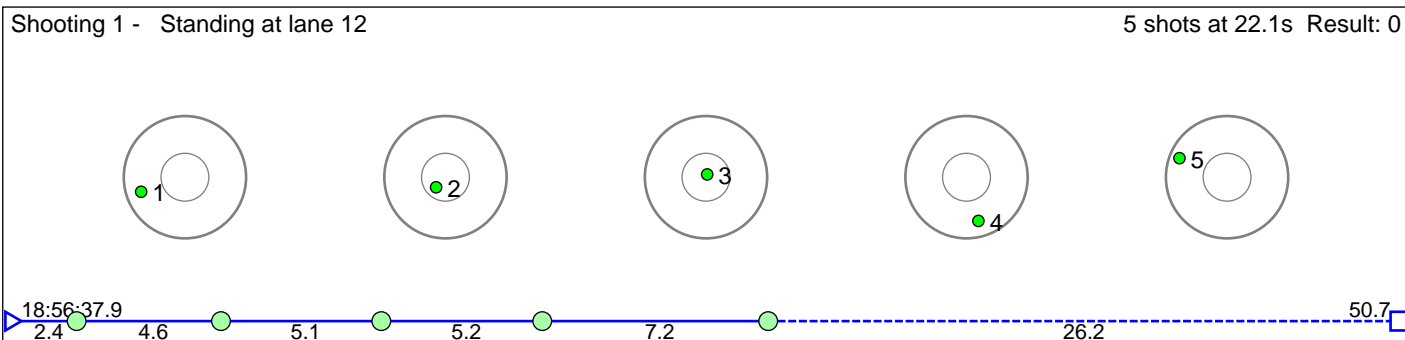

42 Grindedal Magnus Berge

Voss Skiskytterlag

Result: 0

Disclaimer:

These results are unofficial since only the final output from the timing system can provide complete and correct competition results. The graphic plot of each series, presents the location of the shots on each of the five targets. Please observe that the accuracy of the plotting has some limitations due to image resolution and/or printer quality.