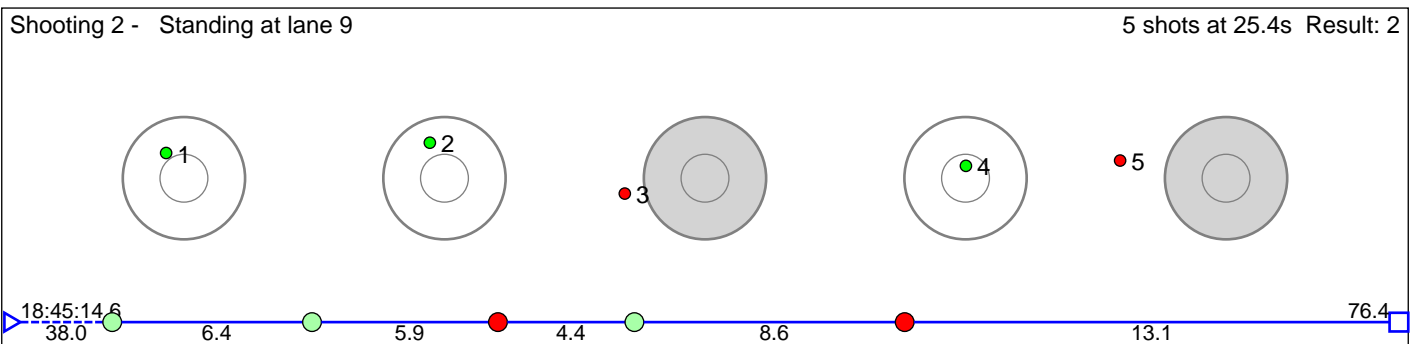

8 Hemre Leon Stoknes

Voss Skiskytterlag

Result: 0

Disclaimer:

These results are unofficial since only the final output from the timing system can provide complete and correct competition results. The graphic plot of each series, presents the location of the shots on each of the five targets. Please observe that the accuracy of the plotting has some limitations due to image resolution and/or printer quality.

9 Kyrvestad Isak

Vik IL

Result: 3

Disclaimer:

These results are unofficial since only the final output from the timing system can provide complete and correct competition results. The graphic plot of each series, presents the location of the shots on each of the five targets. Please observe that the accuracy of the plotting has some limitations due to image resolution and/or printer quality.