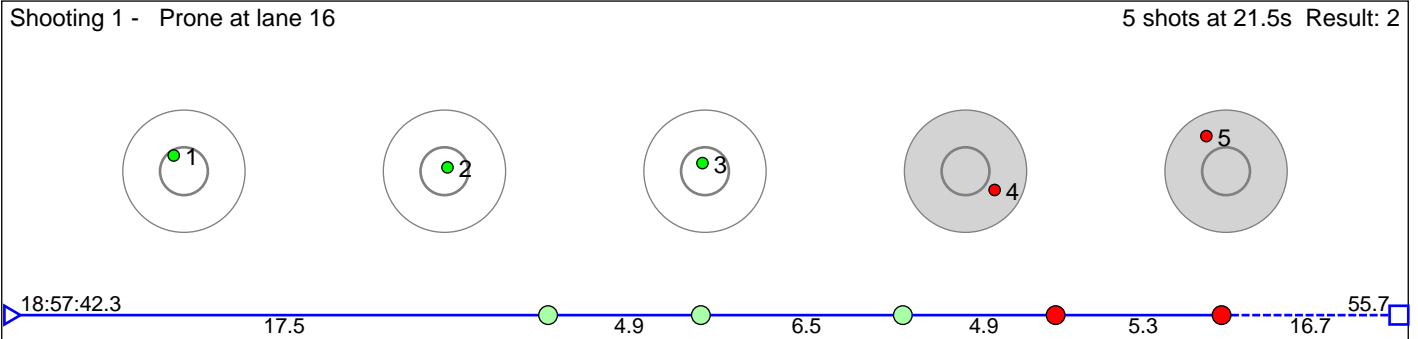

45 Kyrvestad Margrethe

Vik IL

Result: 1

Disclaimer:

These results are unofficial since only the final output from the timing system can provide complete and correct competition results. The graphic plot of each series, presents the location of the shots on each of the five targets. Please observe that the accuracy of the plotting has some limitations due to image resolution and/or printer quality.

46 Totland Tuva Ure

Eldar IL

Result: 2

Disclaimer:

These results are unofficial since only the final output from the timing system can provide complete and correct competition results. The graphic plot of each series, presents the location of the shots on each of the five targets. Please observe that the accuracy of the plotting has some limitations due to image resolution and/or printer quality.