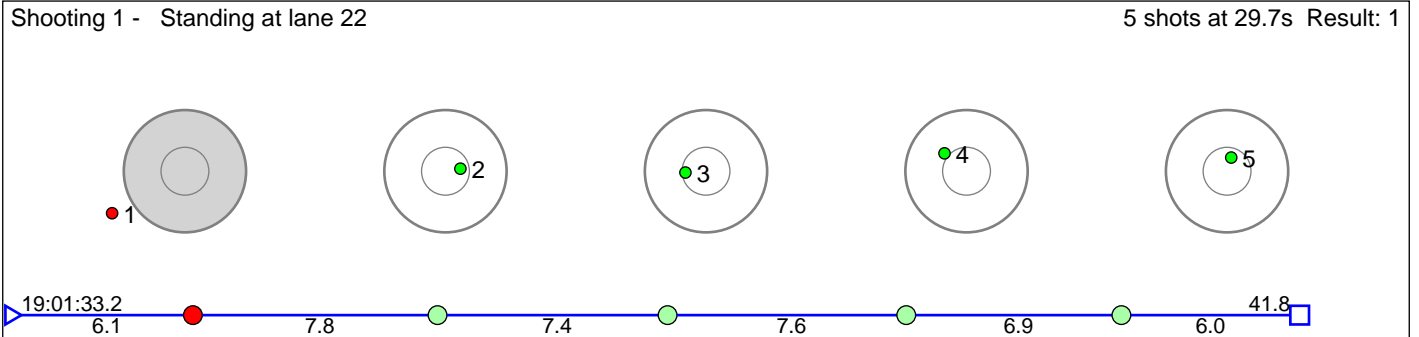

52 Aspebakken Sanna Nondal

Voss Skiskytterlag

Result: 1

Disclaimer:

These results are unofficial since only the final output from the timing system can provide complete and correct competition results. The graphic plot of each series, presents the location of the shots on each of the five targets. Please observe that the accuracy of the plotting has some limitations due to image resolution and/or printer quality.