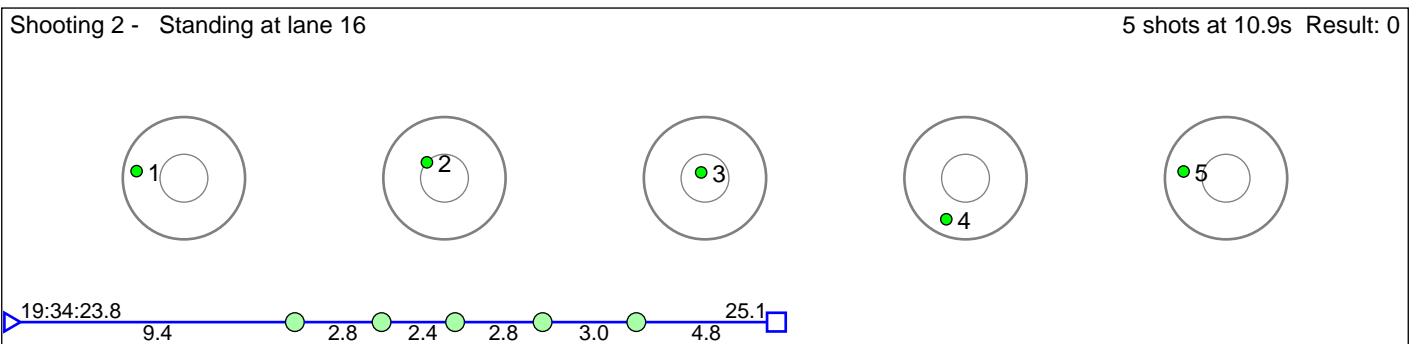

96 Kvelvane Une Christiane Tronerud

Voss Skiskytterlag

Result: 1

Disclaimer:

These results are unofficial since only the final output from the timing system can provide complete and correct competition results. The graphic plot of each series, presents the location of the shots on each of the five targets. Please observe that the accuracy of the plotting has some limitations due to image resolution and/or printer quality.