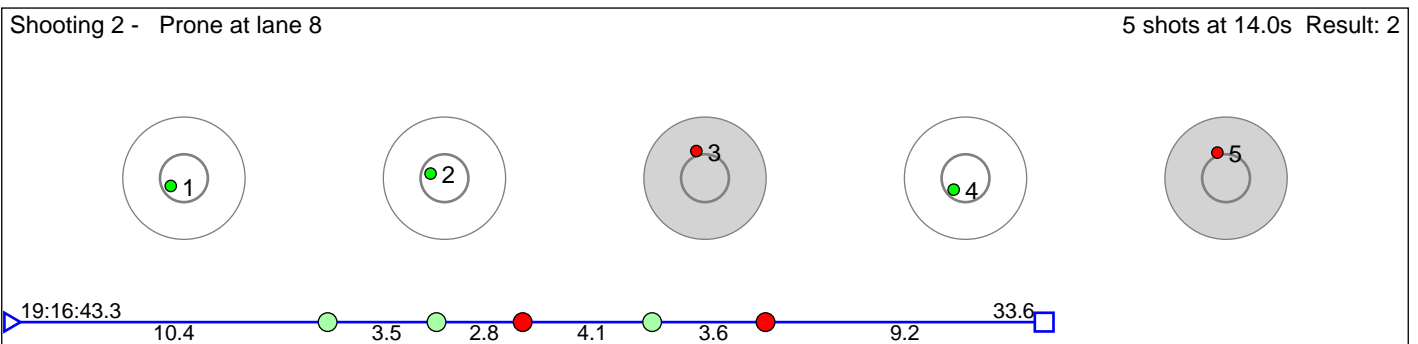

68 Mo Synneva Laupsa

Kvam Langrenn- og Skiskyttarklubb

Result: 5

Disclaimer:

These results are unofficial since only the final output from the timing system can provide complete and correct competition results. The graphic plot of each series, presents the location of the shots on each of the five targets. Please observe that the accuracy of the plotting has some limitations due to image resolution and/or printer quality.