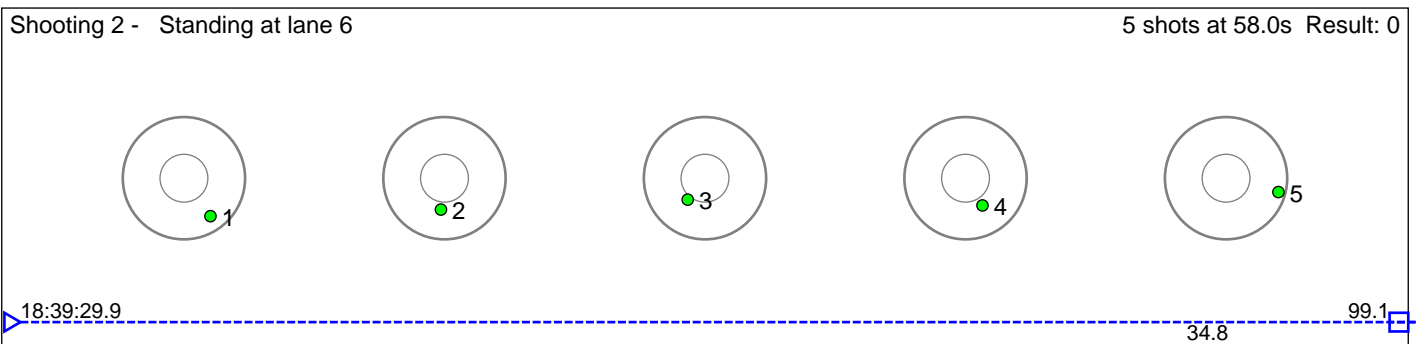

5 Lillehaug Daniel

Vik IL

Result: 4

Disclaimer:

These results are unofficial since only the final output from the timing system can provide complete and correct competition results. The graphic plot of each series, presents the location of the shots on each of the five targets. Please observe that the accuracy of the plotting has some limitations due to image resolution and/or printer quality.

6 Dyrkolbotn Ovidia

Voss Skiskytterlag

Result: 1

Disclaimer:

These results are unofficial since only the final output from the timing system can provide complete and correct competition results. The graphic plot of each series, presents the location of the shots on each of the five targets. Please observe that the accuracy of the plotting has some limitations due to image resolution and/or printer quality.