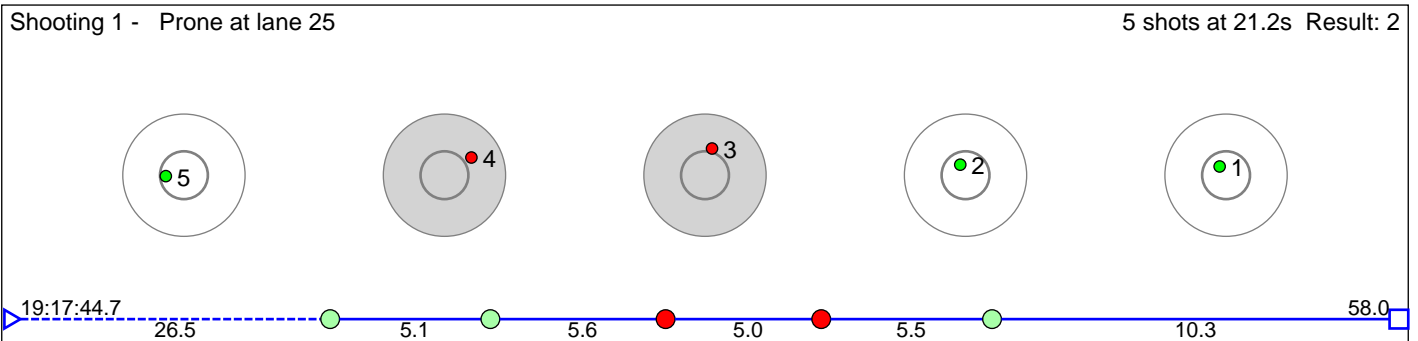

85 LÅ_yning Sigurd Oma

Odda IL

Result: 4

Disclaimer:

These results are unofficial since only the final output from the timing system can provide complete and correct competition results. The graphic plot of each series, presents the location of the shots on each of the five targets. Please observe that the accuracy of the plotting has some limitations due to image resolution and/or printer quality.