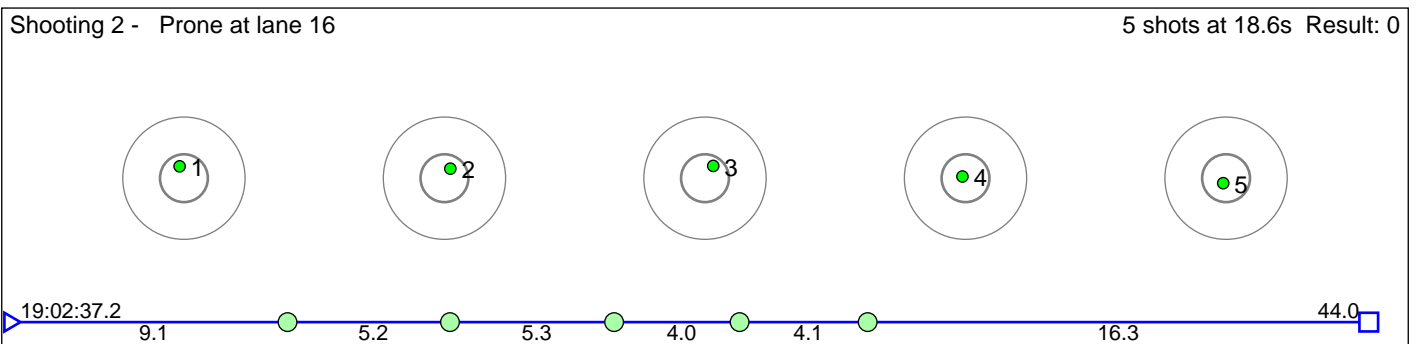

45 Kyrvestad Margrethe

Vik IL

Result: 1

Disclaimer:

These results are unofficial since only the final output from the timing system can provide complete and correct competition results. The graphic plot of each series, presents the location of the shots on each of the five targets. Please observe that the accuracy of the plotting has some limitations due to image resolution and/or printer quality.

46 Totland Tuva Ure

Eldar IL

Result: 2

Disclaimer:

These results are unofficial since only the final output from the timing system can provide complete and correct competition results. The graphic plot of each series, presents the location of the shots on each of the five targets. Please observe that the accuracy of the plotting has some limitations due to image resolution and/or printer quality.