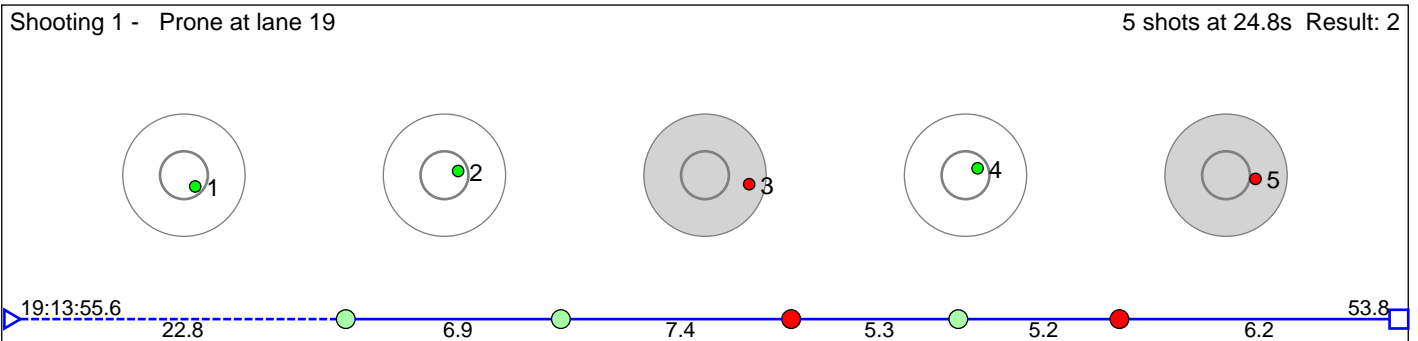

79 Utne Cecilie Sundal

HÅÏlandsdal IL

Result: 4

Disclaimer:

These results are unofficial since only the final output from the timing system can provide complete and correct competition results. The graphic plot of each series, presents the location of the shots on each of the five targets. Please observe that the accuracy of the plotting has some limitations due to image resolution and/or printer quality.