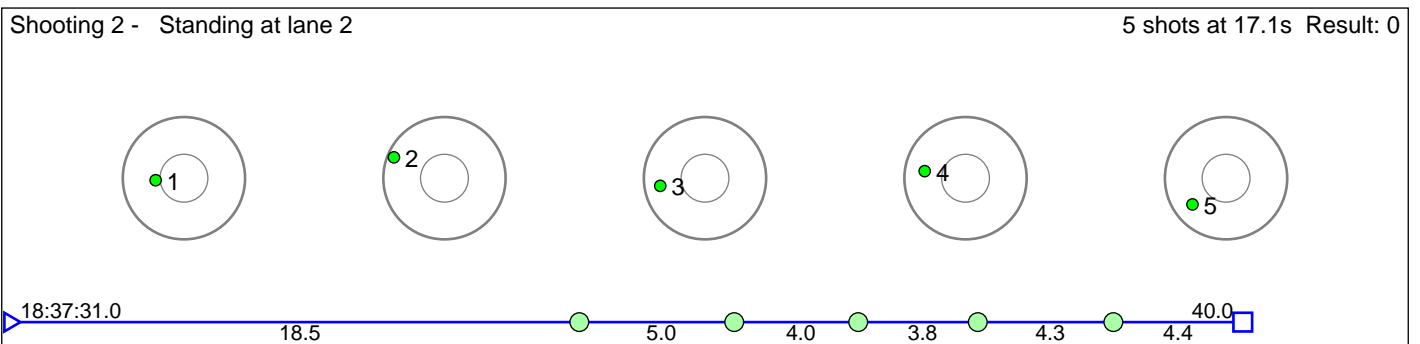

2 Hanto Rikke Flatlandsmo

Voss Skiskytterlag

Result: 2

Disclaimer:

These results are unofficial since only the final output from the timing system can provide complete and correct competition results. The graphic plot of each series, presents the location of the shots on each of the five targets. Please observe that the accuracy of the plotting has some limitations due to image resolution and/or printer quality.

3 Lien Adrian Birkenes

Voss Skiskytterlag

Result: 1

Disclaimer:

These results are unofficial since only the final output from the timing system can provide complete and correct competition results. The graphic plot of each series, presents the location of the shots on each of the five targets. Please observe that the accuracy of the plotting has some limitations due to image resolution and/or printer quality.