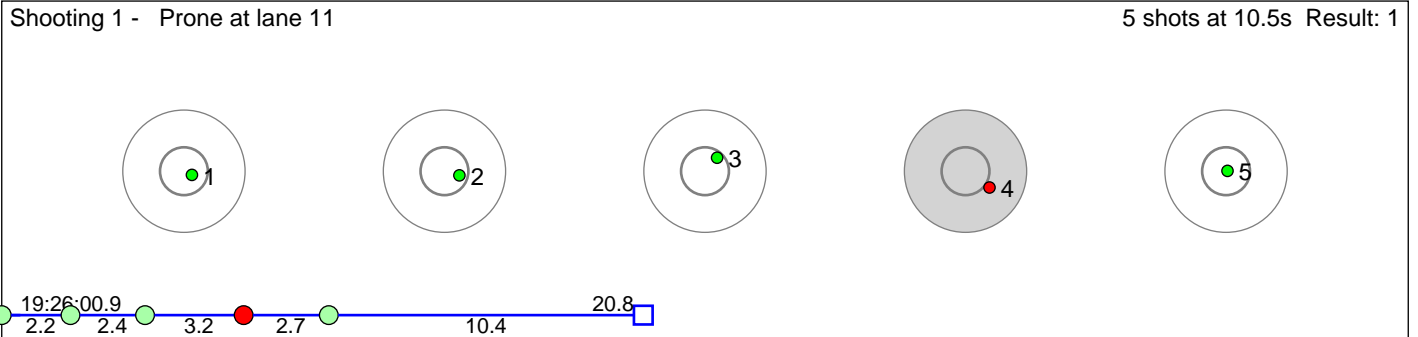

96 Kvelvane Une Christiane Tronerud

Voss Skiskytterlag

Result: 1

Disclaimer:

These results are unofficial since only the final output from the timing system can provide complete and correct competition results. The graphic plot of each series, presents the location of the shots on each of the five targets. Please observe that the accuracy of the plotting has some limitations due to image resolution and/or printer quality.