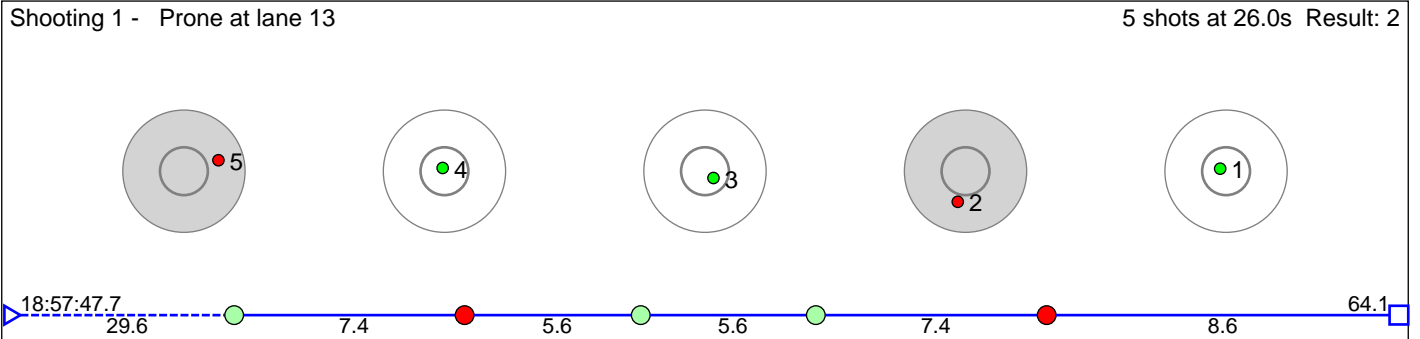

43 Moe Martin Åstese

Kvam Langrenn- og Skiskyttarklubb

Result: 5

Disclaimer:

These results are unofficial since only the final output from the timing system can provide complete and correct competition results. The graphic plot of each series, presents the location of the shots on each of the five targets. Please observe that the accuracy of the plotting has some limitations due to image resolution and/or printer quality.