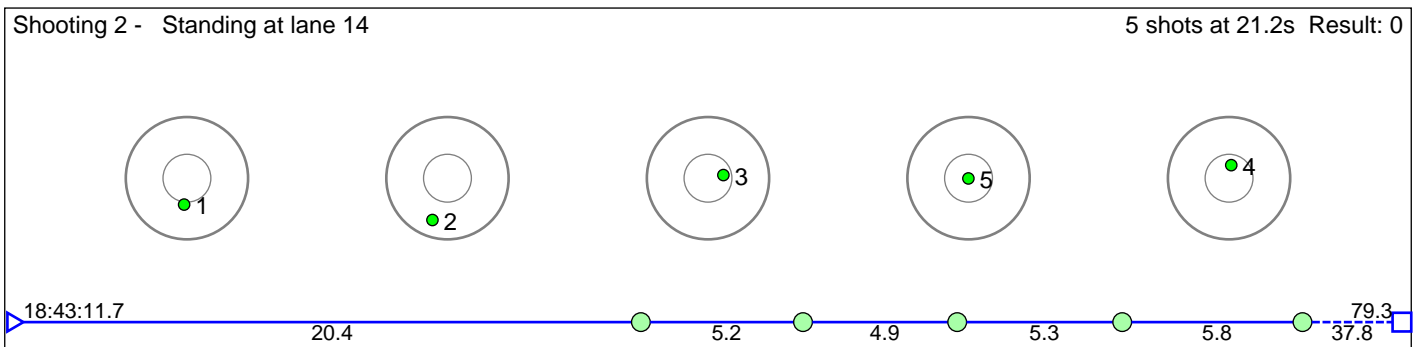

13 Hjortland VÅÿrin Soldal

Voss Skiskytterlag

Result: 0

Disclaimer:

These results are unofficial since only the final output from the timing system can provide complete and correct competition results. The graphic plot of each series, presents the location of the shots on each of the five targets. Please observe that the accuracy of the plotting has some limitations due to image resolution and/or printer quality.

14 Evensen Hove Eirik

Vik IL

Result: 0

Disclaimer:

These results are unofficial since only the final output from the timing system can provide complete and correct competition results. The graphic plot of each series, presents the location of the shots on each of the five targets. Please observe that the accuracy of the plotting has some limitations due to image resolution and/or printer quality.