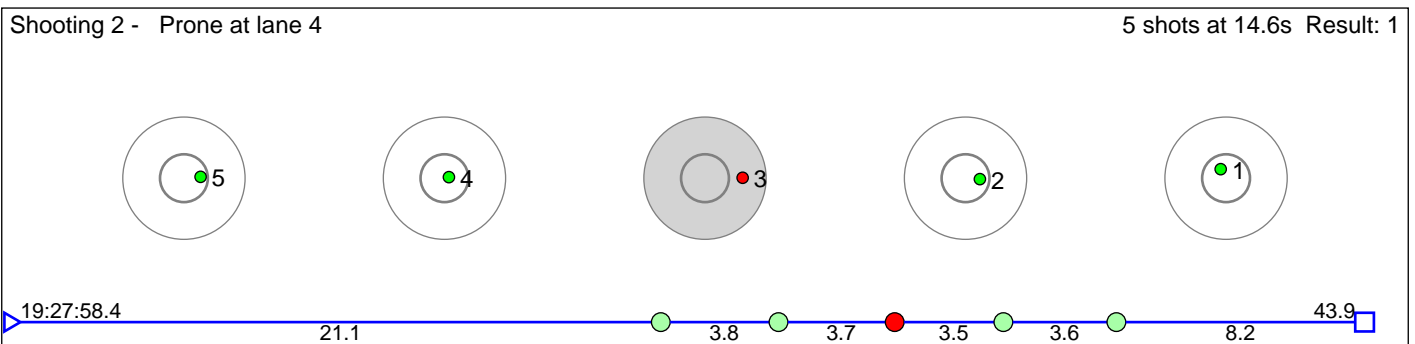

93 Halvorsen Ingeborg Henanger

HÅÏlandsdal IL

Result: 1

Disclaimer:

These results are unofficial since only the final output from the timing system can provide complete and correct competition results. The graphic plot of each series, presents the location of the shots on each of the five targets. Please observe that the accuracy of the plotting has some limitations due to image resolution and/or printer quality.

94 Garverhaugen Symra Emilia

Fana IL

Result: 2

Disclaimer:

These results are unofficial since only the final output from the timing system can provide complete and correct competition results. The graphic plot of each series, presents the location of the shots on each of the five targets. Please observe that the accuracy of the plotting has some limitations due to image resolution and/or printer quality.