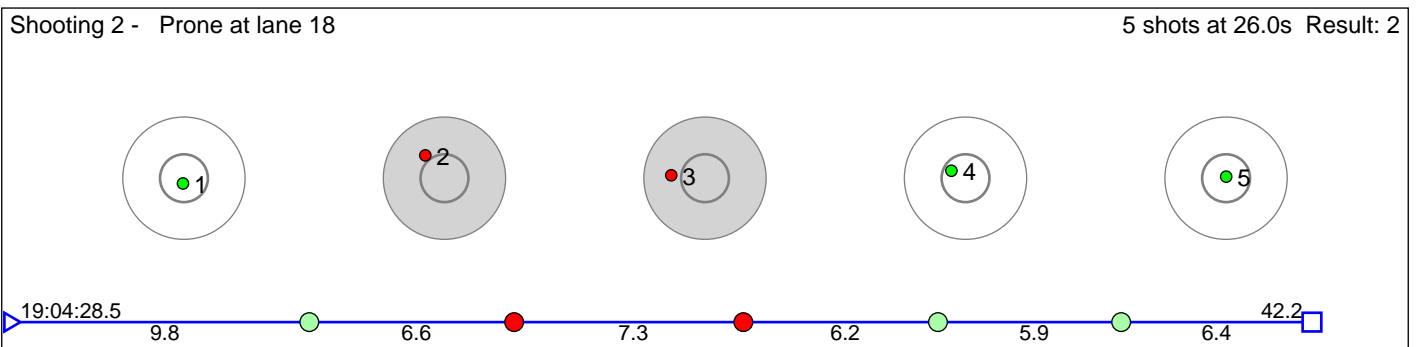

46 Totland Tuva Ure

Eldar IL

Result: 2

Disclaimer:

These results are unofficial since only the final output from the timing system can provide complete and correct competition results. The graphic plot of each series, presents the location of the shots on each of the five targets. Please observe that the accuracy of the plotting has some limitations due to image resolution and/or printer quality.

47 Sleen-Gullbr   Nicoline

Voss Skiskytterlag

Result: 3

Disclaimer:

These results are unofficial since only the final output from the timing system can provide complete and correct competition results. The graphic plot of each series, presents the location of the shots on each of the five targets. Please observe that the accuracy of the plotting has some limitations due to image resolution and/or printer quality.

48 Utne Amalie Sundal

HÅÏlandsdal IL

Result: 2

Disclaimer:

These results are unofficial since only the final output from the timing system can provide complete and correct competition results. The graphic plot of each series, presents the location of the shots on each of the five targets. Please observe that the accuracy of the plotting has some limitations due to image resolution and/or printer quality.