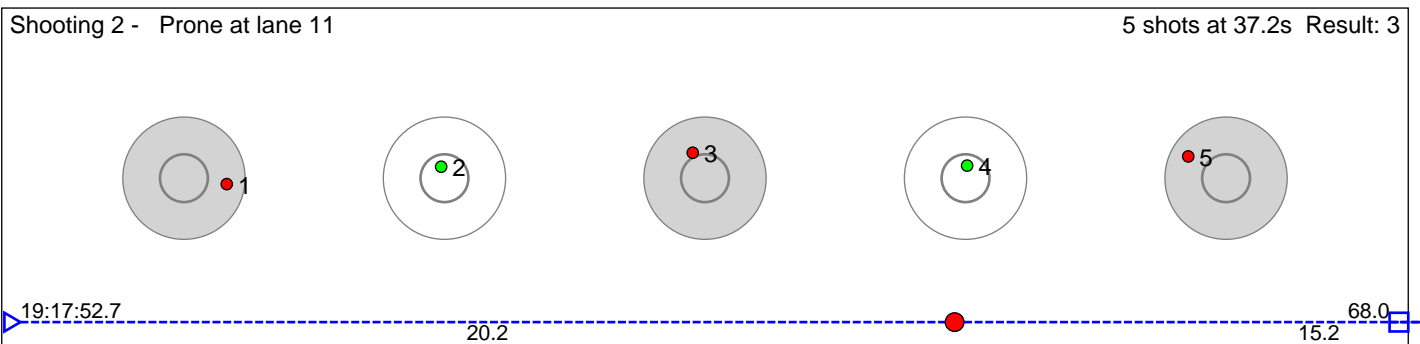

71 Mehl Maiken

HÅÏlandsdal IL

Result: 5

Disclaimer:

These results are unofficial since only the final output from the timing system can provide complete and correct competition results. The graphic plot of each series, presents the location of the shots on each of the five targets. Please observe that the accuracy of the plotting has some limitations due to image resolution and/or printer quality.