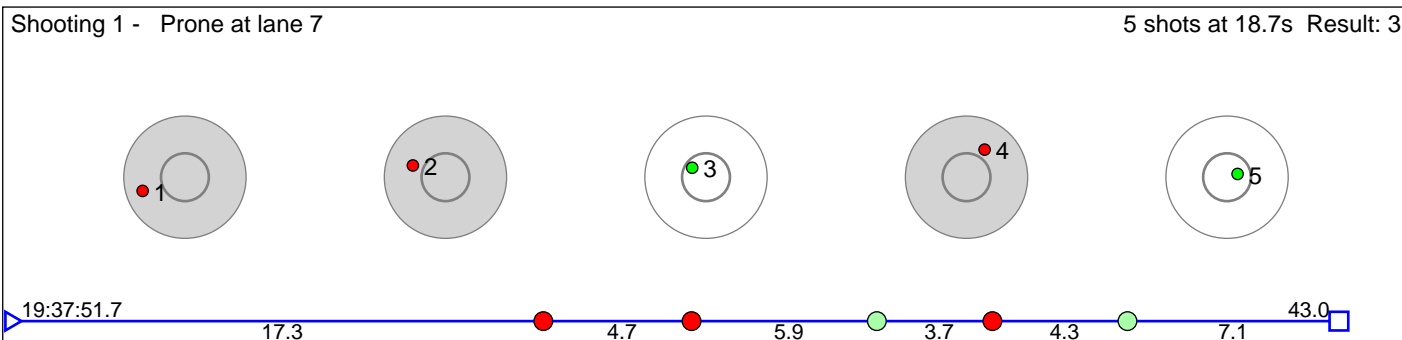

122 Hegg Sara-Sofie Africa

Vik IL

Result: 5

Disclaimer:

These results are unofficial since only the final output from the timing system can provide complete and correct competition results. The graphic plot of each series, presents the location of the shots on each of the five targets. Please observe that the accuracy of the plotting has some limitations due to image resolution and/or printer quality.