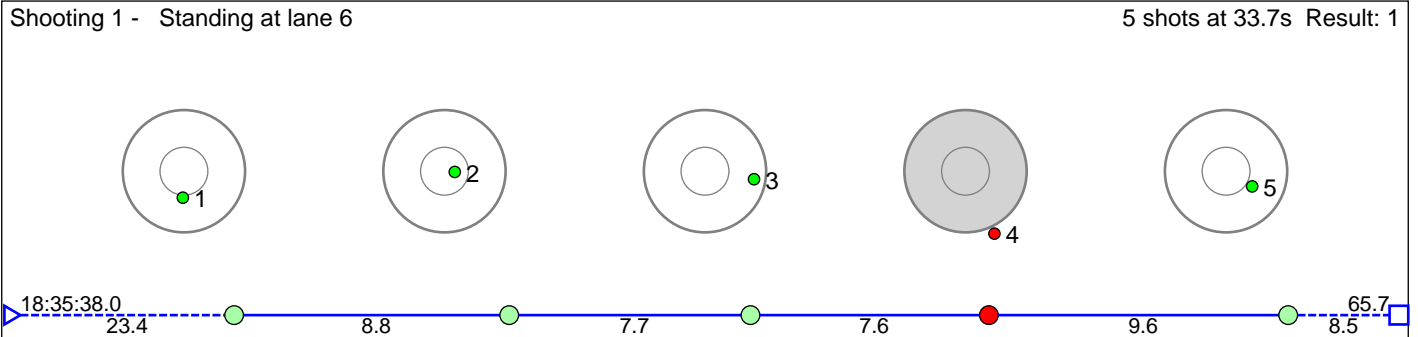

4 Hove Adrian Fosse

Vik IL

Result: 3

Disclaimer:

These results are unofficial since only the final output from the timing system can provide complete and correct competition results. The graphic plot of each series, presents the location of the shots on each of the five targets. Please observe that the accuracy of the plotting has some limitations due to image resolution and/or printer quality.

5 Lillehaug Daniel

Vik IL

Result: 4

Disclaimer:

These results are unofficial since only the final output from the timing system can provide complete and correct competition results. The graphic plot of each series, presents the location of the shots on each of the five targets. Please observe that the accuracy of the plotting has some limitations due to image resolution and/or printer quality.

6 Dyrkolbotn Ovidia

Voss Skiskytterlag

Result: 1

Disclaimer:

These results are unofficial since only the final output from the timing system can provide complete and correct competition results. The graphic plot of each series, presents the location of the shots on each of the five targets. Please observe that the accuracy of the plotting has some limitations due to image resolution and/or printer quality.