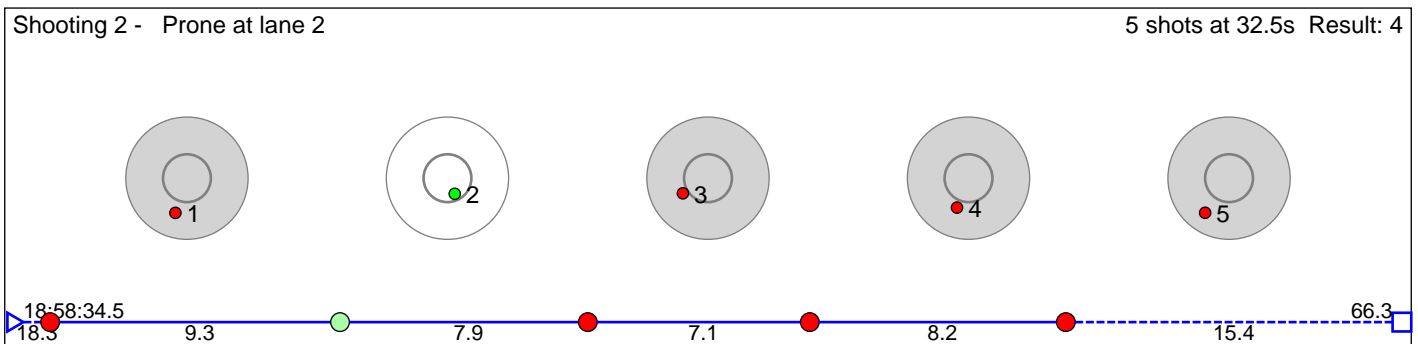

30 Sletner Ronja Soldal

Voss Skiskytterlag

Result: 6

Disclaimer:

These results are unofficial since only the final output from the timing system can provide complete and correct competition results. The graphic plot of each series, presents the location of the shots on each of the five targets. Please observe that the accuracy of the plotting has some limitations due to image resolution and/or printer quality.

31 VestbÅ, Sunniva Henriksen

Kvam Langrenn- og Skiskyttarklubb

Result: 3

Disclaimer:

These results are unofficial since only the final output from the timing system can provide complete and correct competition results. The graphic plot of each series, presents the location of the shots on each of the five targets. Please observe that the accuracy of the plotting has some limitations due to image resolution and/or printer quality.

32 HÅnsi Kristin

Vik IL

Result: 5

Disclaimer:

These results are unofficial since only the final output from the timing system can provide complete and correct competition results. The graphic plot of each series, presents the location of the shots on each of the five targets. Please observe that the accuracy of the plotting has some limitations due to image resolution and/or printer quality.