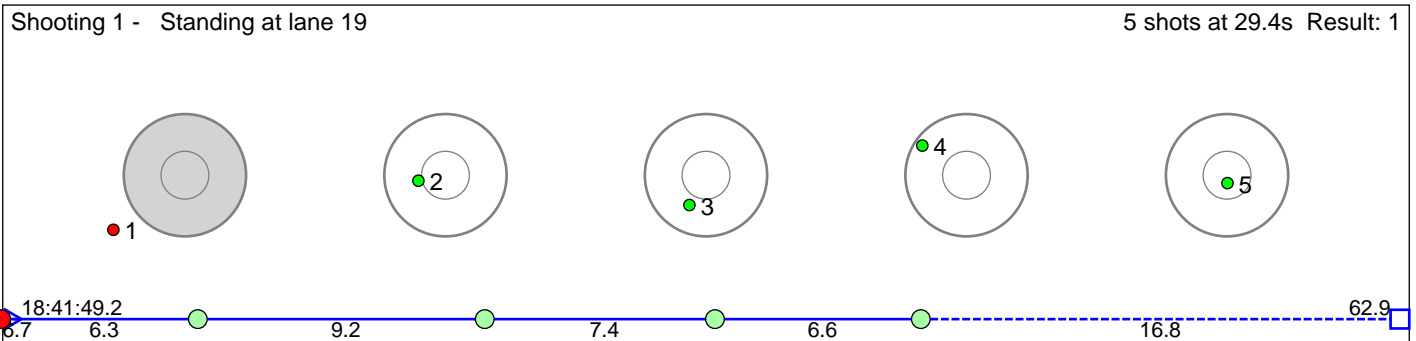

19 Steine Sindre

Voss Skiskytterlag

Result: 3

Disclaimer:

These results are unofficial since only the final output from the timing system can provide complete and correct competition results. The graphic plot of each series, presents the location of the shots on each of the five targets. Please observe that the accuracy of the plotting has some limitations due to image resolution and/or printer quality.