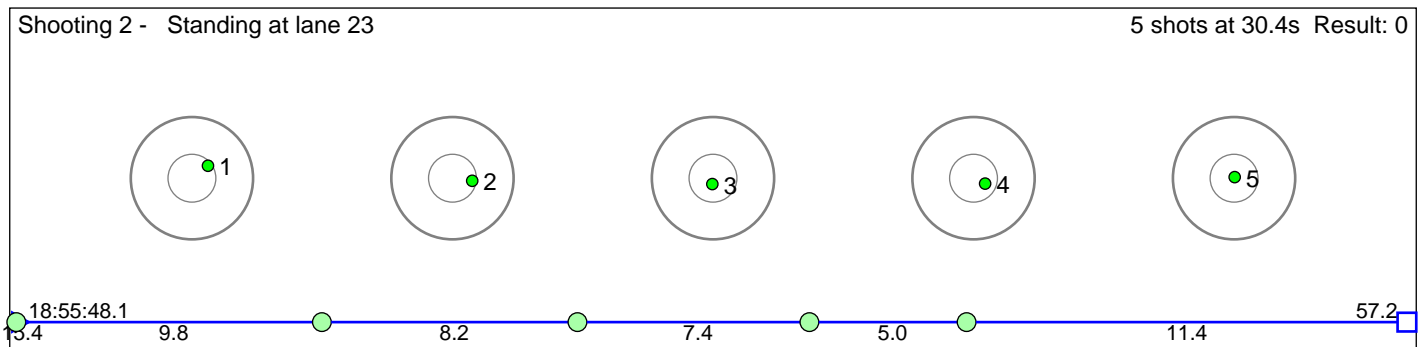

23 Christensen Tuva

Vik IL

Result: 0

Disclaimer:

These results are unofficial since only the final output from the timing system can provide complete and correct competition results. The graphic plot of each series, presents the location of the shots on each of the five targets. Please observe that the accuracy of the plotting has some limitations due to image resolution and/or printer quality.