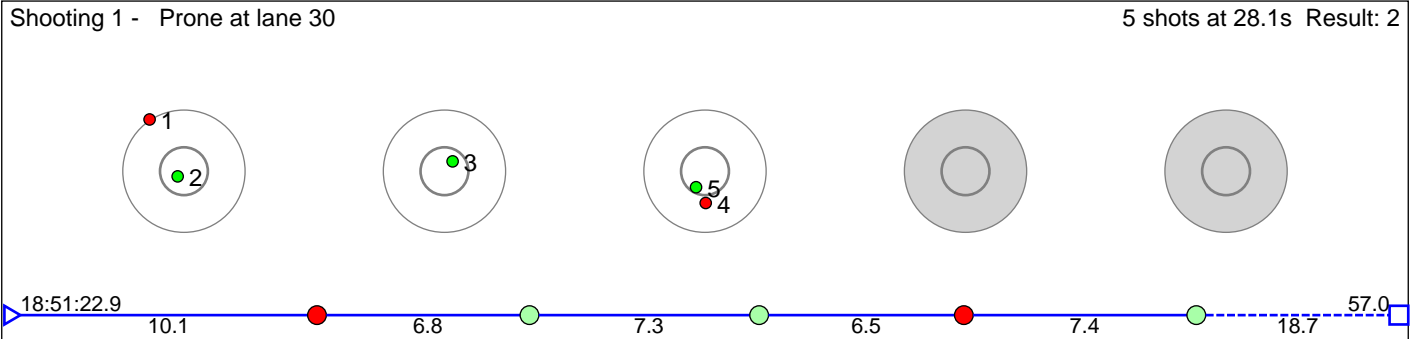

30 Sletner Ronja Soldal

Voss Skiskytterlag

Result: 6

Disclaimer:

These results are unofficial since only the final output from the timing system can provide complete and correct competition results. The graphic plot of each series, presents the location of the shots on each of the five targets. Please observe that the accuracy of the plotting has some limitations due to image resolution and/or printer quality.