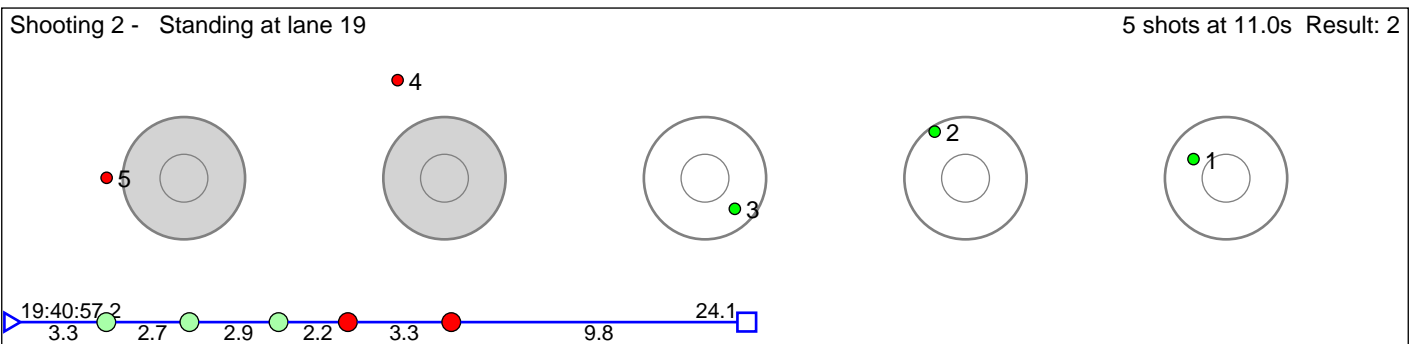

113 Hopsnes Kristin

Fana IL

Result: 3

Disclaimer:

These results are unofficial since only the final output from the timing system can provide complete and correct competition results. The graphic plot of each series, presents the location of the shots on each of the five targets. Please observe that the accuracy of the plotting has some limitations due to image resolution and/or printer quality.