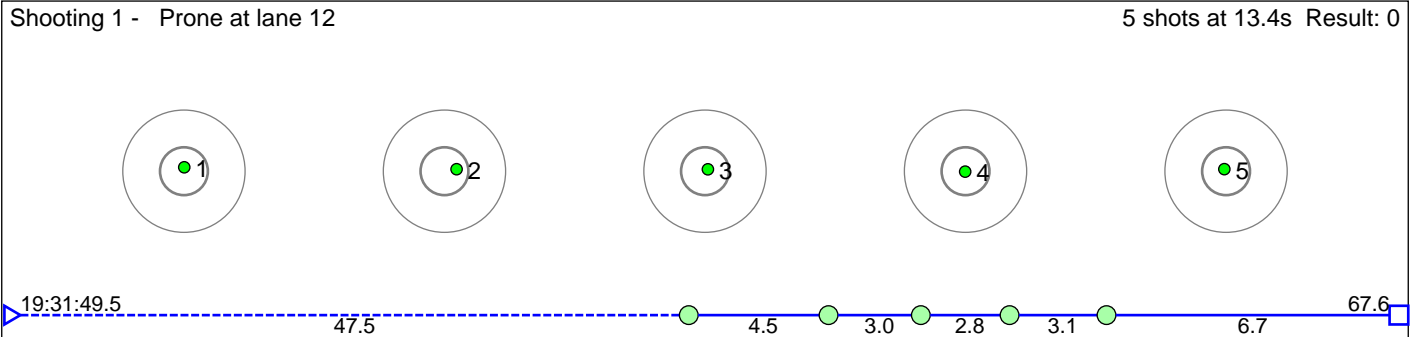

105 Aarseth Thomas

HÅÏlandsdal IL

Result: 2

Disclaimer:

These results are unofficial since only the final output from the timing system can provide complete and correct competition results. The graphic plot of each series, presents the location of the shots on each of the five targets. Please observe that the accuracy of the plotting has some limitations due to image resolution and/or printer quality.