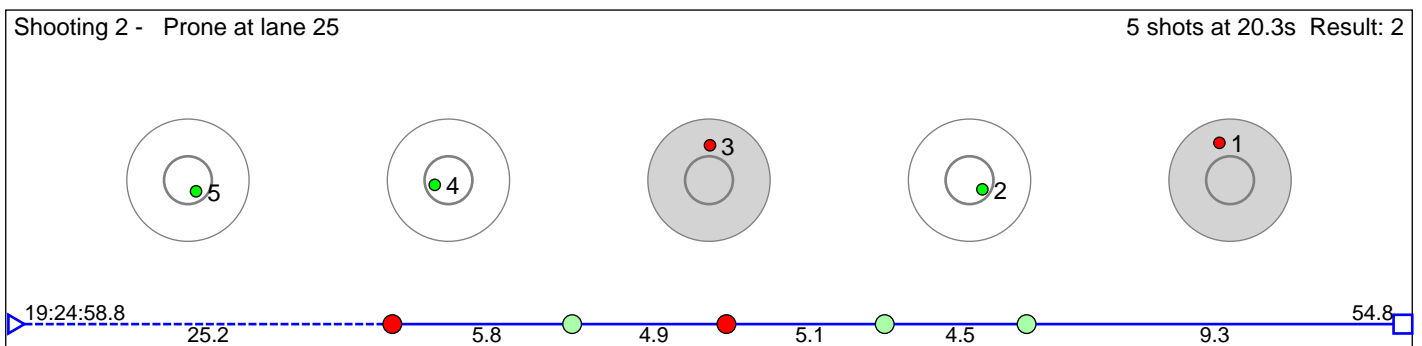

85 LÅ_yning Sigurd Oma

Odda IL

Result: 4

Disclaimer:

These results are unofficial since only the final output from the timing system can provide complete and correct competition results. The graphic plot of each series, presents the location of the shots on each of the five targets. Please observe that the accuracy of the plotting has some limitations due to image resolution and/or printer quality.