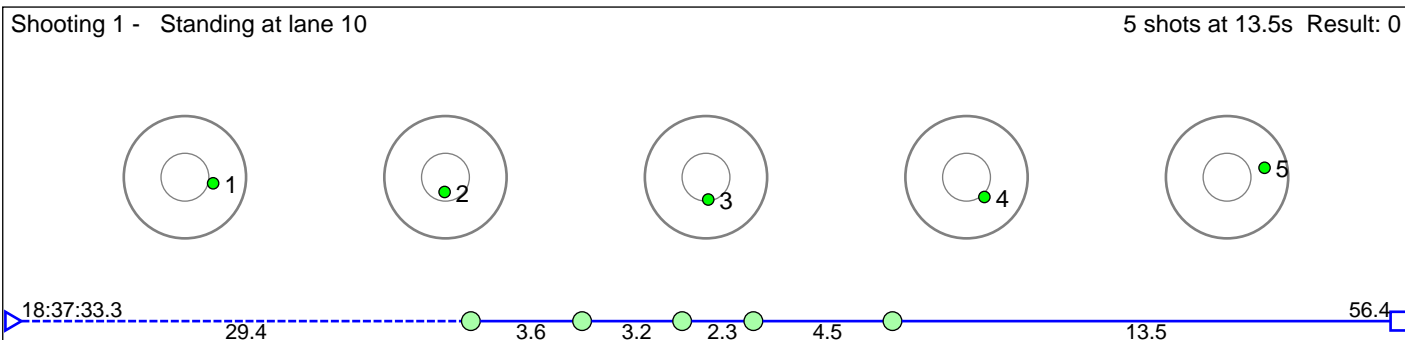

8 Hemre Leon Stoknes

Voss Skiskytterlag

Result: 0

Disclaimer:

These results are unofficial since only the final output from the timing system can provide complete and correct competition results. The graphic plot of each series, presents the location of the shots on each of the five targets. Please observe that the accuracy of the plotting has some limitations due to image resolution and/or printer quality.

9 Kyrvestad Isak

Vik IL

Result: 3

Disclaimer:

These results are unofficial since only the final output from the timing system can provide complete and correct competition results. The graphic plot of each series, presents the location of the shots on each of the five targets. Please observe that the accuracy of the plotting has some limitations due to image resolution and/or printer quality.

10 Mo Kaja HÅ, en

Kvam Langrenn- og Skiskytterklubb

Result: 0

Disclaimer:

These results are unofficial since only the final output from the timing system can provide complete and correct competition results. The graphic plot of each series, presents the location of the shots on each of the five targets. Please observe that the accuracy of the plotting has some limitations due to image resolution and/or printer quality.