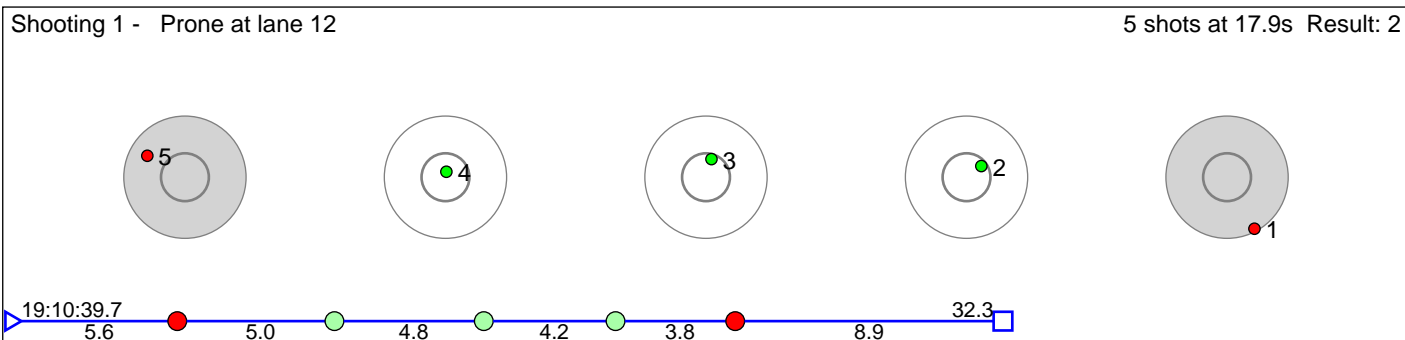

72 Rognebakke Edel

Voss Skiskytterlag

Result: 4

Disclaimer:

These results are unofficial since only the final output from the timing system can provide complete and correct competition results. The graphic plot of each series, presents the location of the shots on each of the five targets. Please observe that the accuracy of the plotting has some limitations due to image resolution and/or printer quality.