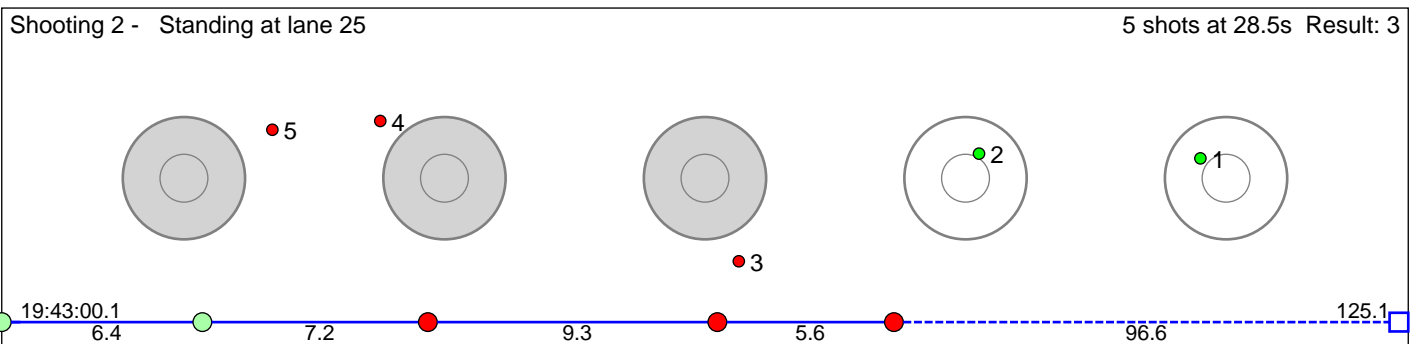

101 Mehl Kjetil

HÅÏlandsdal IL

Result: 5

Disclaimer:

These results are unofficial since only the final output from the timing system can provide complete and correct competition results. The graphic plot of each series, presents the location of the shots on each of the five targets. Please observe that the accuracy of the plotting has some limitations due to image resolution and/or printer quality.