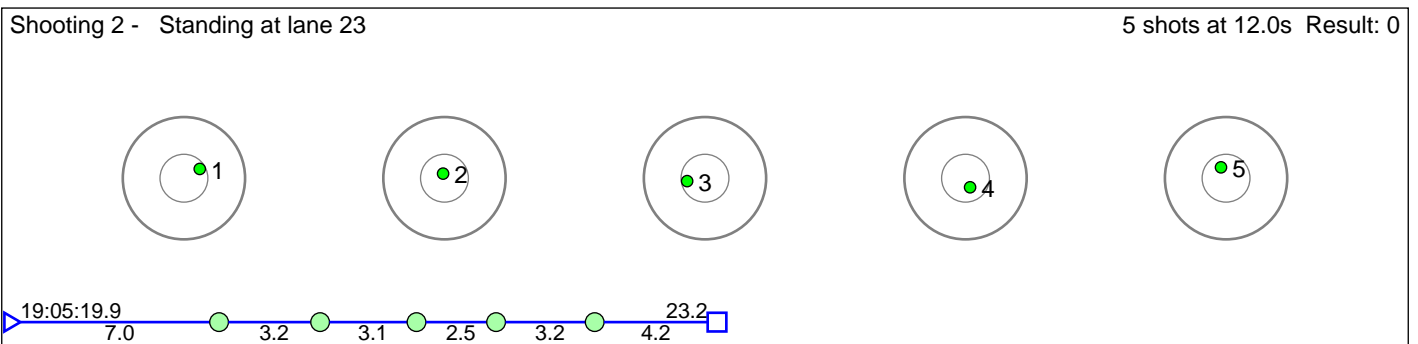

53 SÅ, reng Margrethe Gravelstøl

Fana IL

Result: 0

Disclaimer:

These results are unofficial since only the final output from the timing system can provide complete and correct competition results. The graphic plot of each series, presents the location of the shots on each of the five targets. Please observe that the accuracy of the plotting has some limitations due to image resolution and/or printer quality.