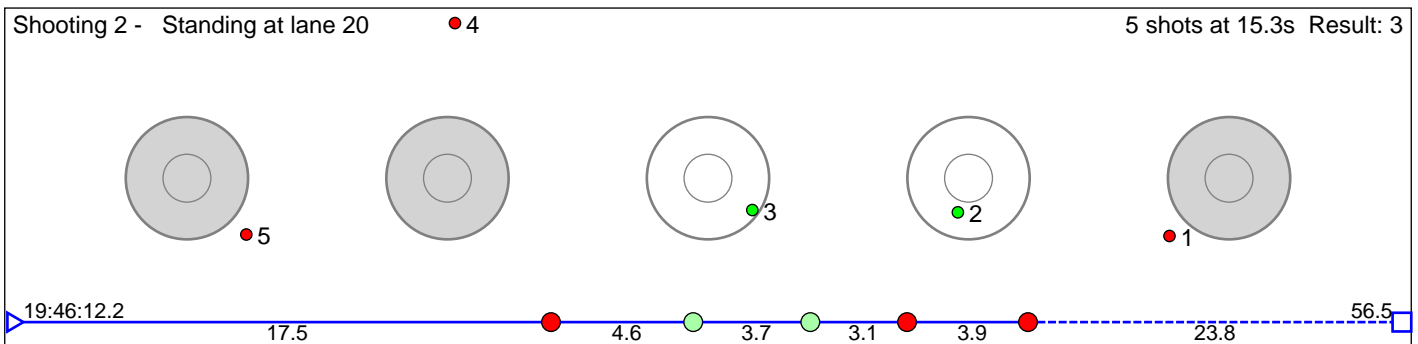

116 RÃ_d Alexander Ã svang

HÃ¥landsdal IL

Result: 4

Disclaimer:

These results are unofficial since only the final output from the timing system can provide complete and correct competition results. The graphic plot of each series, presents the location of the shots on each of the five targets. Please observe that the accuracy of the plotting has some limitations due to image resolution and/or printer quality.