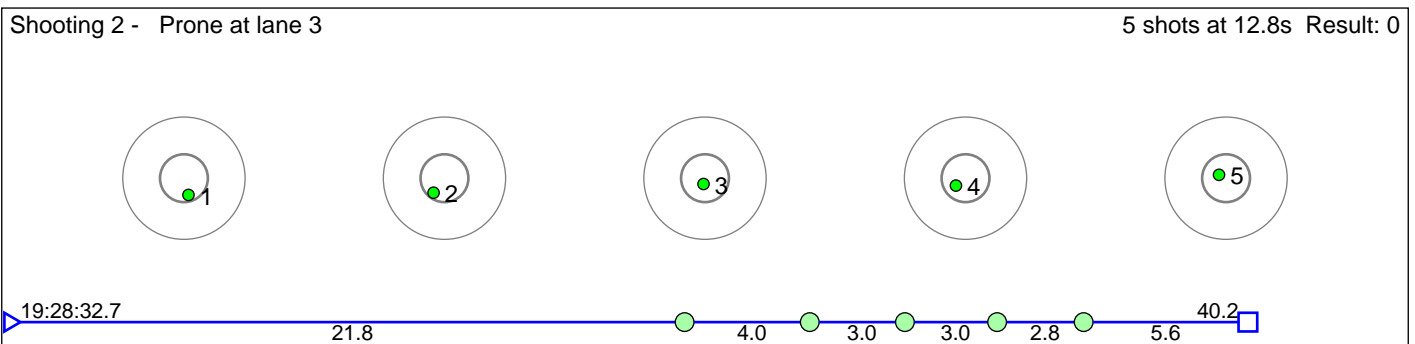

93 Halvorsen Ingeborg Henanger

HÅÏlandsdal IL

Result: 1

Disclaimer:

These results are unofficial since only the final output from the timing system can provide complete and correct competition results. The graphic plot of each series, presents the location of the shots on each of the five targets. Please observe that the accuracy of the plotting has some limitations due to image resolution and/or printer quality.