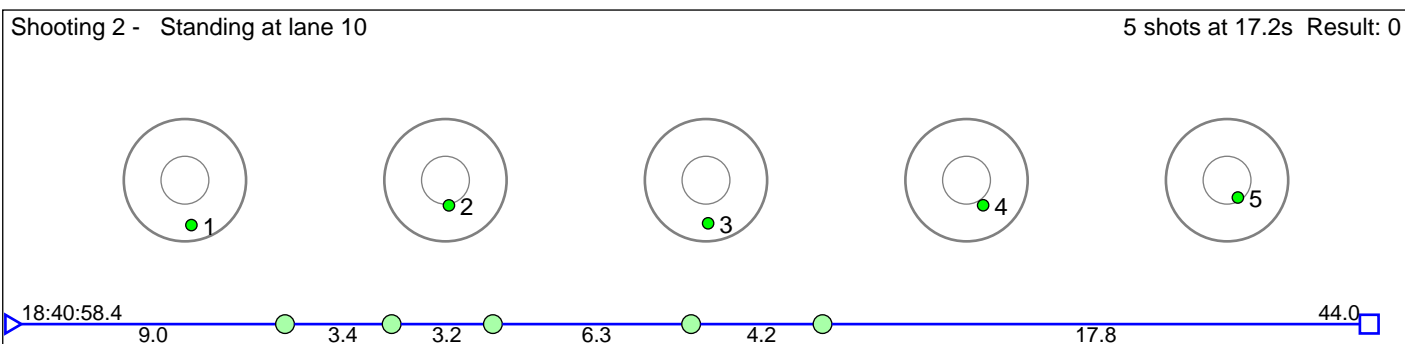

10 Mo Kaja HÅ, en

Kvam Langrenn- og Skiskytterklubb

Result: 0

Disclaimer:

These results are unofficial since only the final output from the timing system can provide complete and correct competition results. The graphic plot of each series, presents the location of the shots on each of the five targets. Please observe that the accuracy of the plotting has some limitations due to image resolution and/or printer quality.