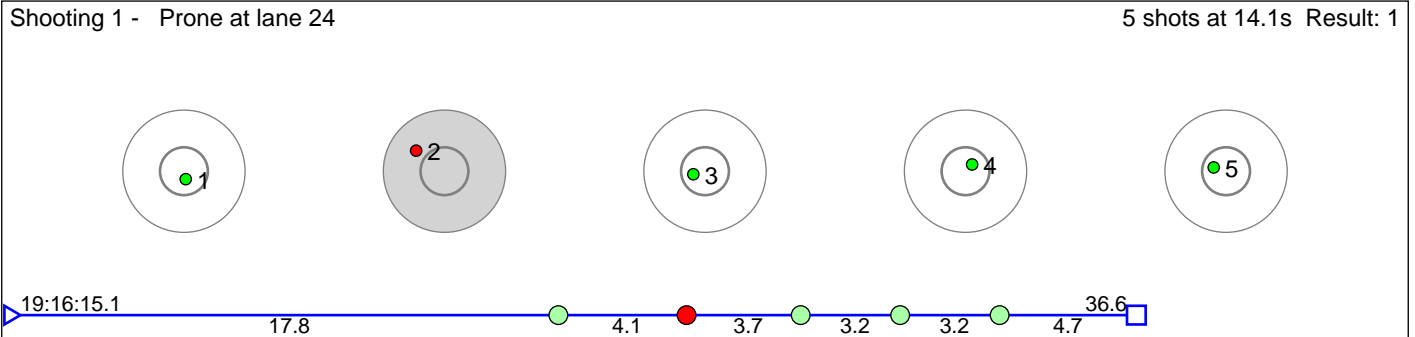

84 RÅ_d Nicolai Å svang

HÅ¶landsdal IL

Result: 4

Disclaimer:

These results are unofficial since only the final output from the timing system can provide complete and correct competition results. The graphic plot of each series, presents the location of the shots on each of the five targets. Please observe that the accuracy of the plotting has some limitations due to image resolution and/or printer quality.