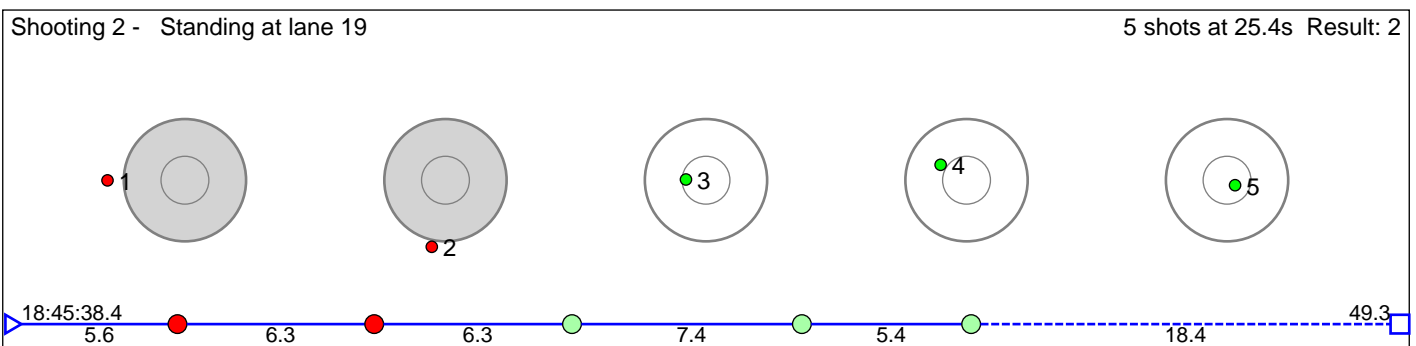

19 Steine Sindre

Voss Skiskytterlag

Result: 3

Disclaimer:

These results are unofficial since only the final output from the timing system can provide complete and correct competition results. The graphic plot of each series, presents the location of the shots on each of the five targets. Please observe that the accuracy of the plotting has some limitations due to image resolution and/or printer quality.