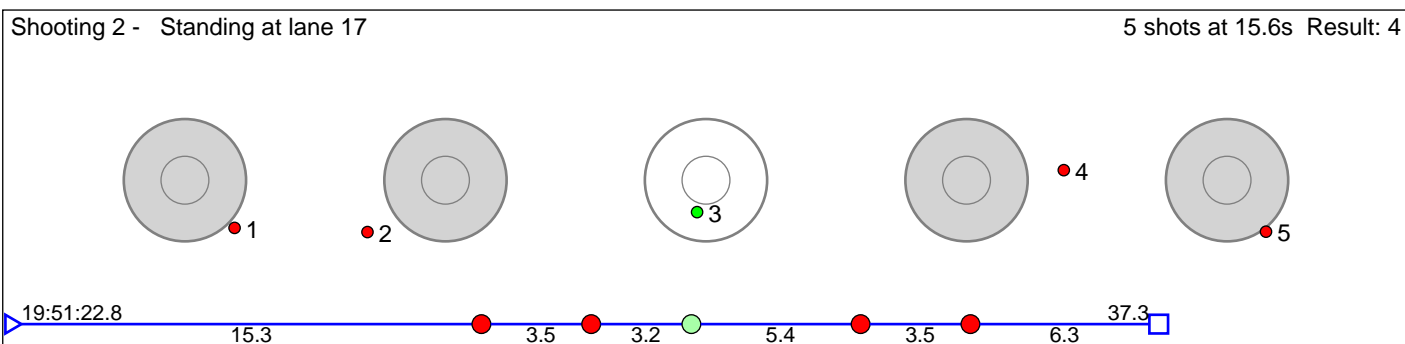

132 SÃ,ring Sander GravelstÃ,ter

Fana IL

Result: 6

Disclaimer:

These results are unofficial since only the final output from the timing system can provide complete and correct competition results. The graphic plot of each series, presents the location of the shots on each of the five targets. Please observe that the accuracy of the plotting has some limitations due to image resolution and/or printer quality.