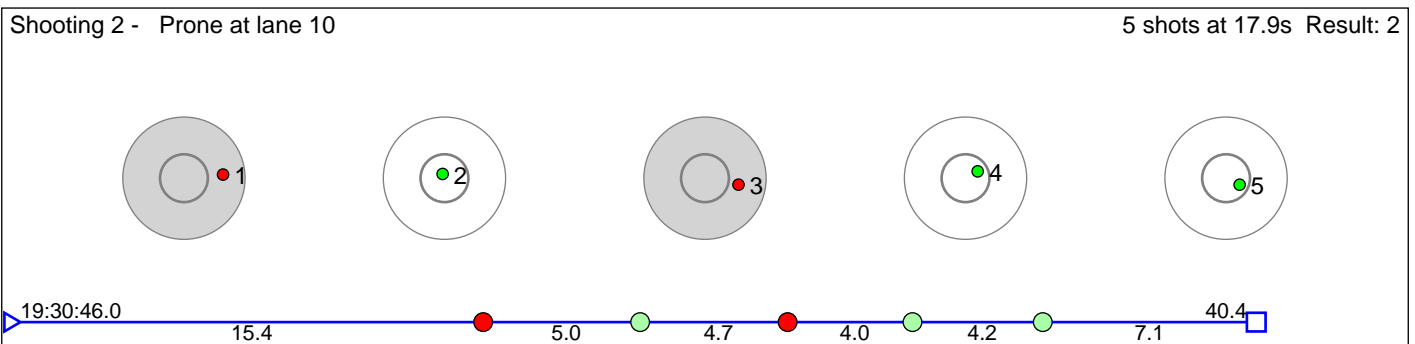

100 Ulvund Eirik

Eldar IL

Result: 3

Disclaimer:

These results are unofficial since only the final output from the timing system can provide complete and correct competition results. The graphic plot of each series, presents the location of the shots on each of the five targets. Please observe that the accuracy of the plotting has some limitations due to image resolution and/or printer quality.