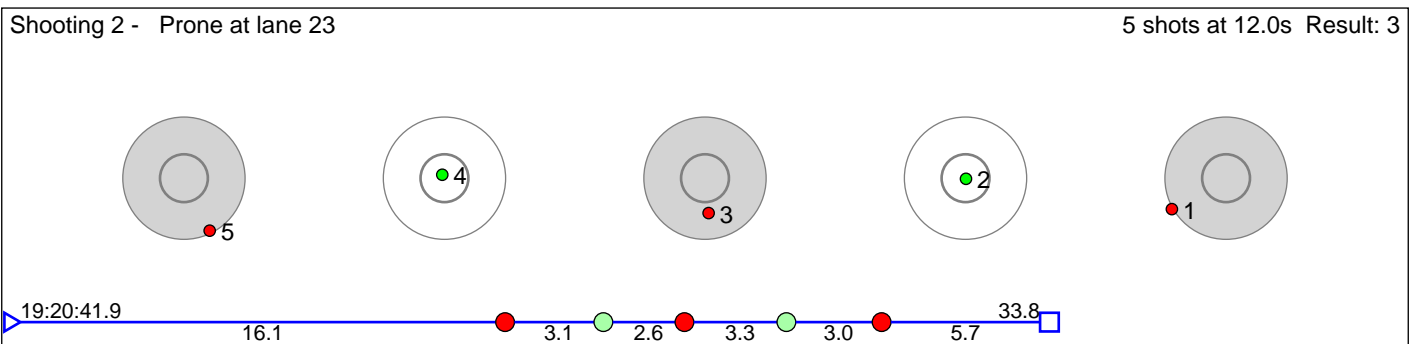

83 Krangnes Vegard

Voss Skiskytterlag

Result: 5

Disclaimer:

These results are unofficial since only the final output from the timing system can provide complete and correct competition results. The graphic plot of each series, presents the location of the shots on each of the five targets. Please observe that the accuracy of the plotting has some limitations due to image resolution and/or printer quality.