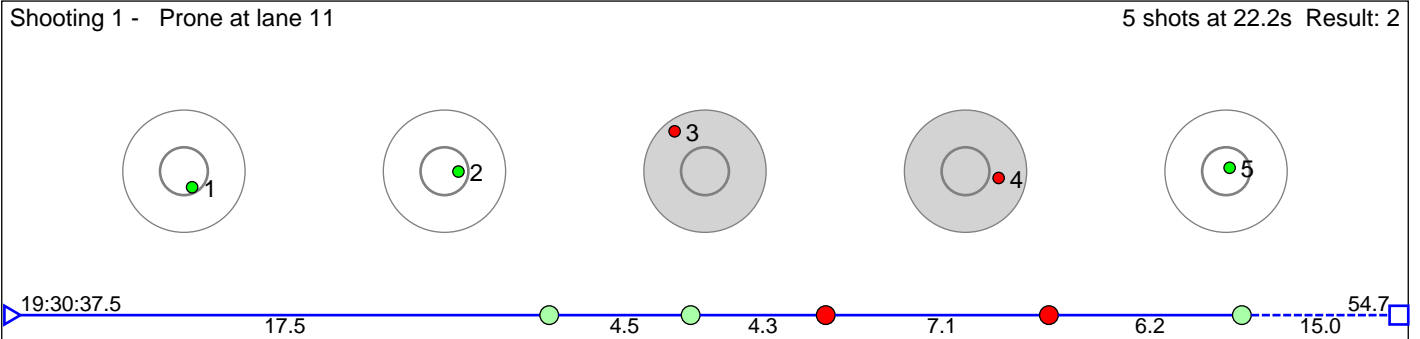

101 Mehl Kjetil

HÅÏlandsdal IL

Result: 5

Disclaimer:

These results are unofficial since only the final output from the timing system can provide complete and correct competition results. The graphic plot of each series, presents the location of the shots on each of the five targets. Please observe that the accuracy of the plotting has some limitations due to image resolution and/or printer quality.