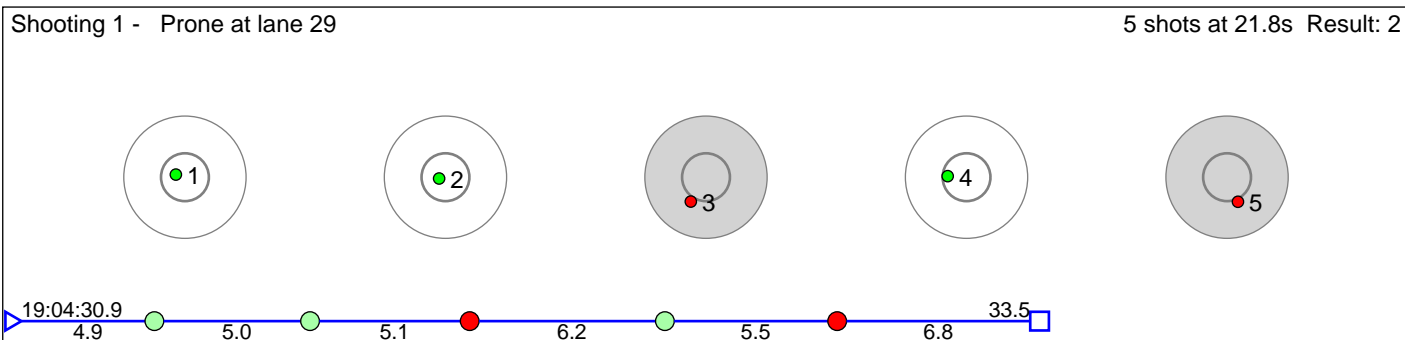

59 Utne Peder Sundal

HÅÏlandsdal IL

Result: 2

Disclaimer:

These results are unofficial since only the final output from the timing system can provide complete and correct competition results. The graphic plot of each series, presents the location of the shots on each of the five targets. Please observe that the accuracy of the plotting has some limitations due to image resolution and/or printer quality.