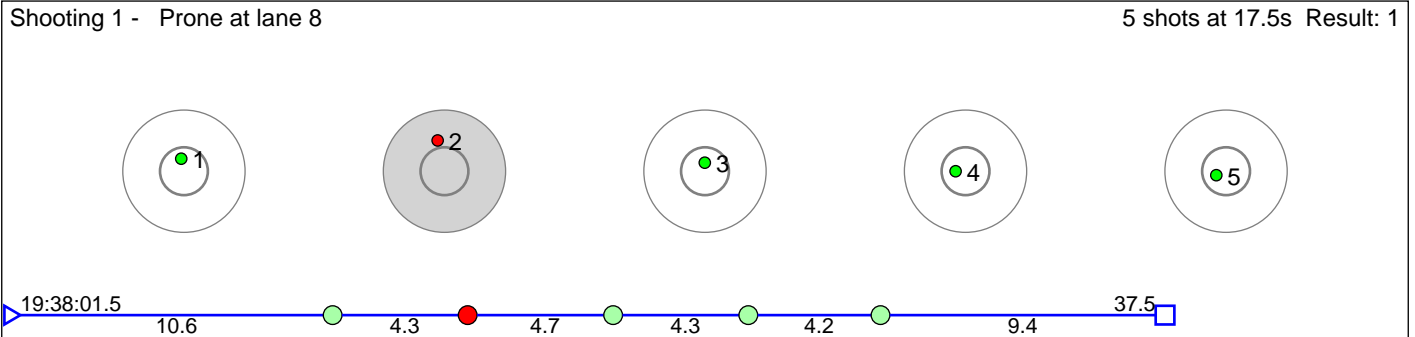

123 Almeland Andrea SÃ¸rheim

Kvam Langrenn- og Skiskyttarklubb

Result: 2

Disclaimer:

These results are unofficial since only the final output from the timing system can provide complete and correct competition results. The graphic plot of each series, presents the location of the shots on each of the five targets. Please observe that the accuracy of the plotting has some limitations due to image resolution and/or printer quality.