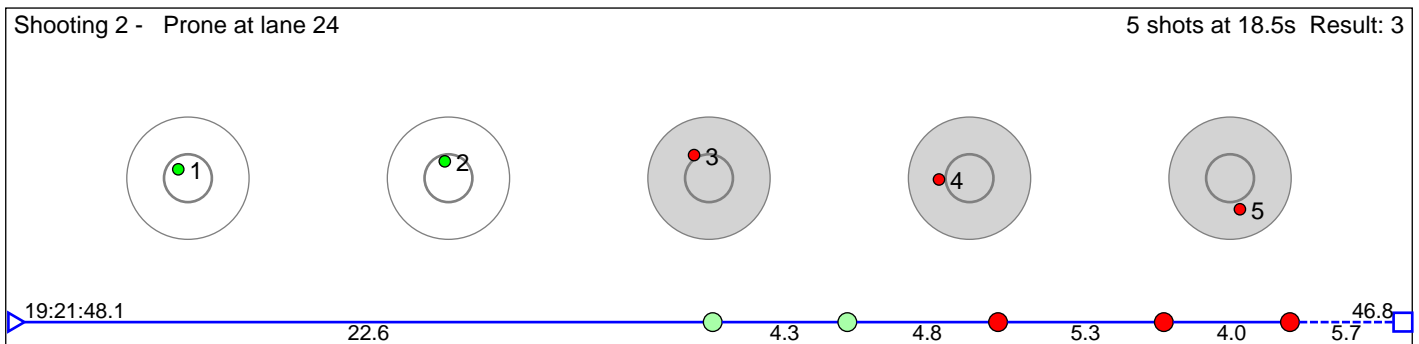

84 RÅ_d Nicolai Å svang

HÅ¶landsdal IL

Result: 4

Disclaimer:

These results are unofficial since only the final output from the timing system can provide complete and correct competition results. The graphic plot of each series, presents the location of the shots on each of the five targets. Please observe that the accuracy of the plotting has some limitations due to image resolution and/or printer quality.