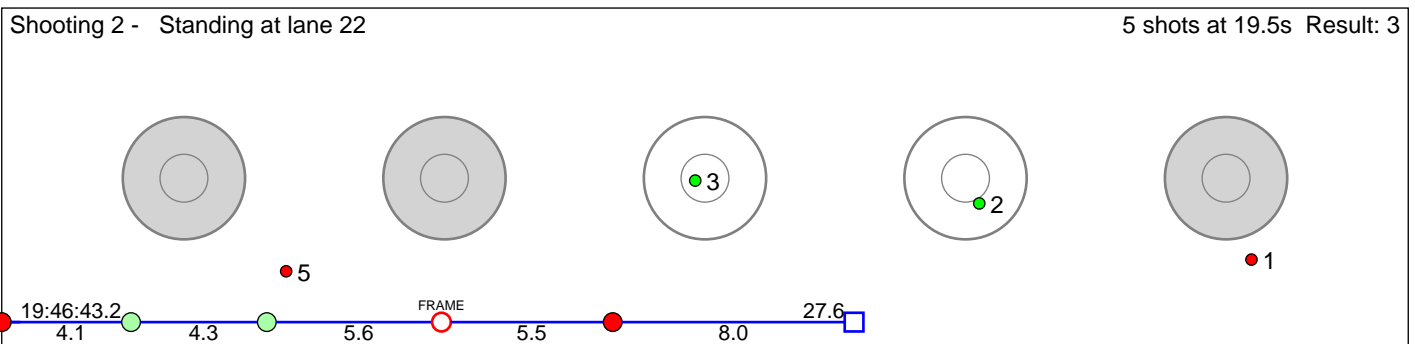

124 Skagen Madelen Fosse

Vik IL

Result: 4

Disclaimer:

These results are unofficial since only the final output from the timing system can provide complete and correct competition results. The graphic plot of each series, presents the location of the shots on each of the five targets. Please observe that the accuracy of the plotting has some limitations due to image resolution and/or printer quality.