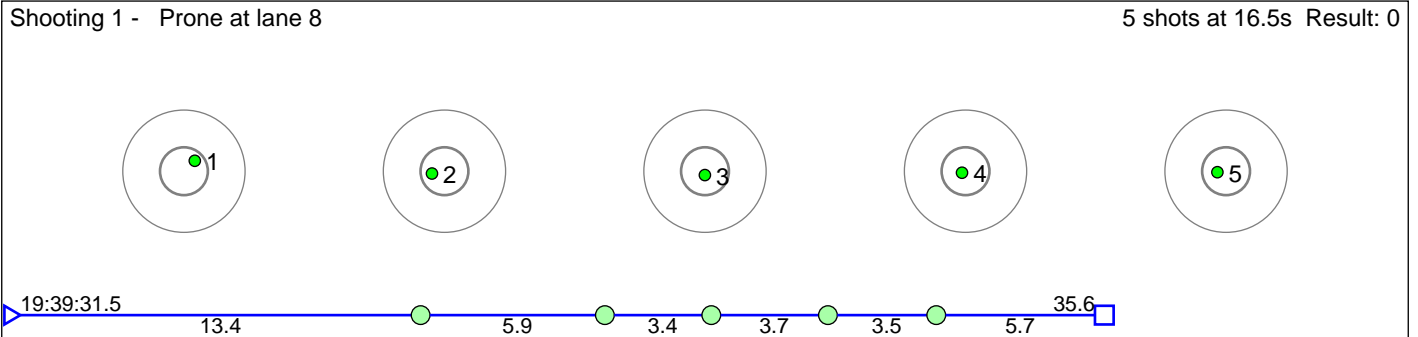

125 Mo Hedda HÅ, en

Kvam Langrenn- og Skiskyttarklubb

Result: 2

Disclaimer:

These results are unofficial since only the final output from the timing system can provide complete and correct competition results. The graphic plot of each series, presents the location of the shots on each of the five targets. Please observe that the accuracy of the plotting has some limitations due to image resolution and/or printer quality.