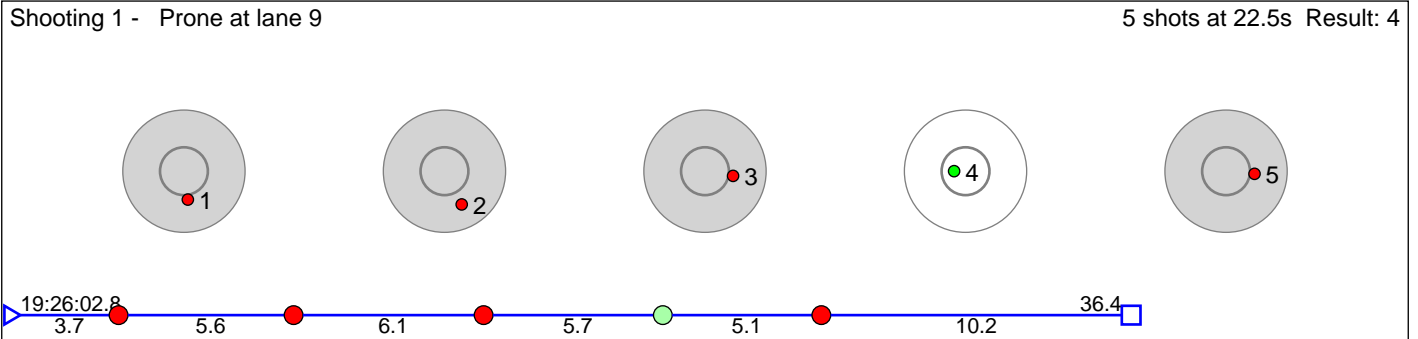

99 Christensen Emil

Vik IL

Result: 6

Disclaimer:

These results are unofficial since only the final output from the timing system can provide complete and correct competition results. The graphic plot of each series, presents the location of the shots on each of the five targets. Please observe that the accuracy of the plotting has some limitations due to image resolution and/or printer quality.