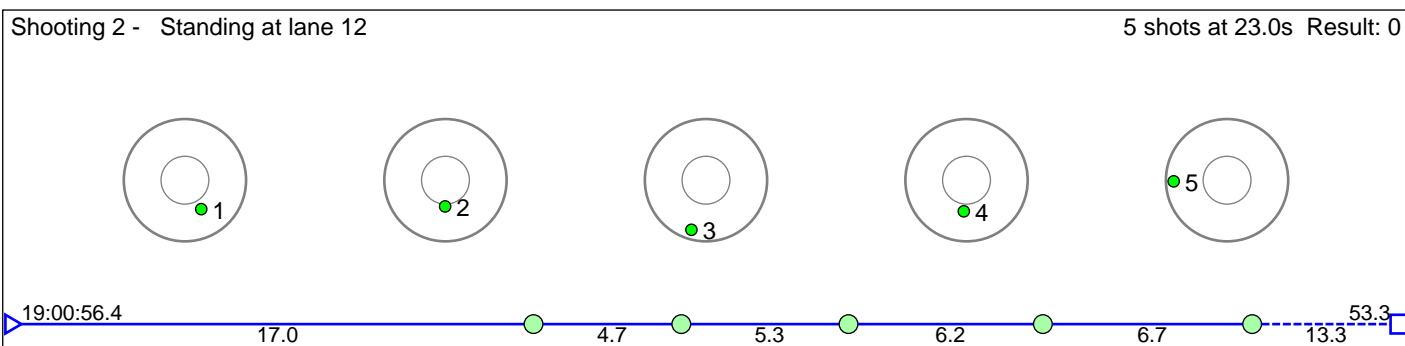

42 Grindedal Magnus Berge

Voss Skiskytterlag

Result: 0

Disclaimer:

These results are unofficial since only the final output from the timing system can provide complete and correct competition results. The graphic plot of each series, presents the location of the shots on each of the five targets. Please observe that the accuracy of the plotting has some limitations due to image resolution and/or printer quality.