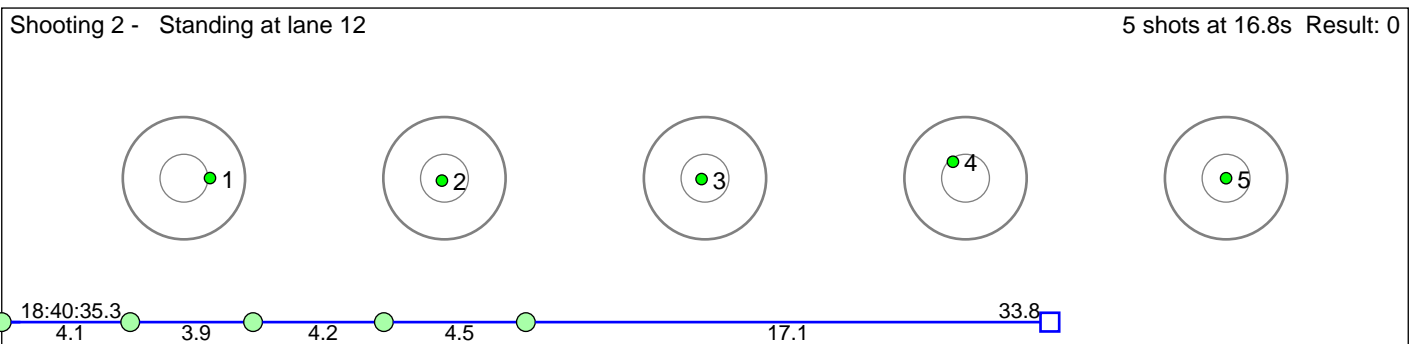

11 Fenne Emilie

Voss Skiskytterlag

Result: 0

Disclaimer:

These results are unofficial since only the final output from the timing system can provide complete and correct competition results. The graphic plot of each series, presents the location of the shots on each of the five targets. Please observe that the accuracy of the plotting has some limitations due to image resolution and/or printer quality.

12 NesbÅ, Tora Opheim

Voss Skiskytterlag

Result: 0

Disclaimer:

These results are unofficial since only the final output from the timing system can provide complete and correct competition results. The graphic plot of each series, presents the location of the shots on each of the five targets. Please observe that the accuracy of the plotting has some limitations due to image resolution and/or printer quality.