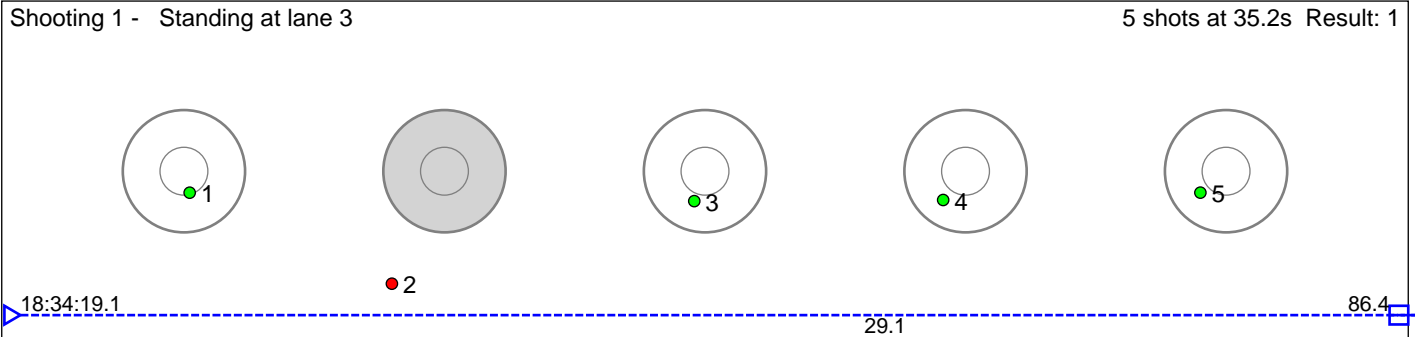

2 Hanto Rikke Flatlandsmo

Voss Skiskytterlag

Result: 2

Disclaimer:

These results are unofficial since only the final output from the timing system can provide complete and correct competition results. The graphic plot of each series, presents the location of the shots on each of the five targets. Please observe that the accuracy of the plotting has some limitations due to image resolution and/or printer quality.

3 Lien Adrian Birkenes

Voss Skiskytterlag

Result: 1

Disclaimer:

These results are unofficial since only the final output from the timing system can provide complete and correct competition results. The graphic plot of each series, presents the location of the shots on each of the five targets. Please observe that the accuracy of the plotting has some limitations due to image resolution and/or printer quality.