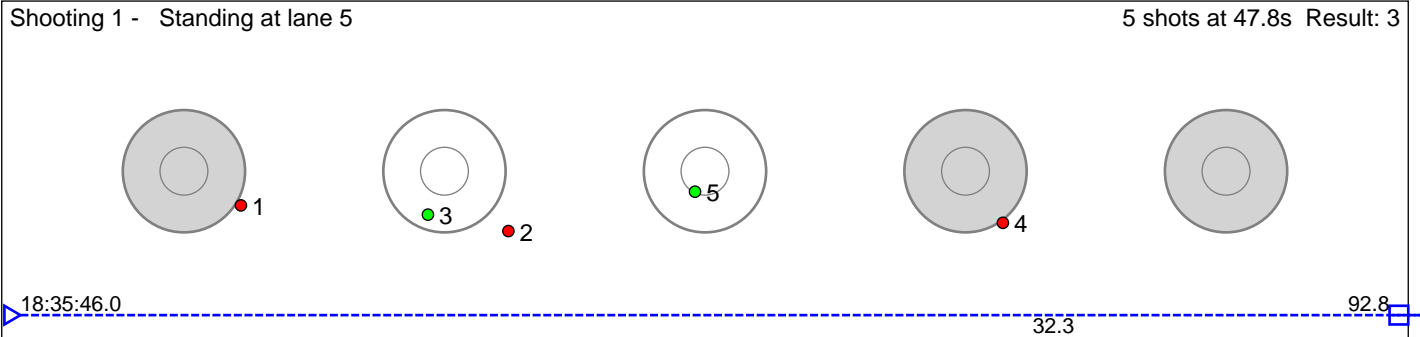

5 Lillehaug Daniel

Vik IL

Result: 4

Disclaimer:

These results are unofficial since only the final output from the timing system can provide complete and correct competition results. The graphic plot of each series, presents the location of the shots on each of the five targets. Please observe that the accuracy of the plotting has some limitations due to image resolution and/or printer quality.