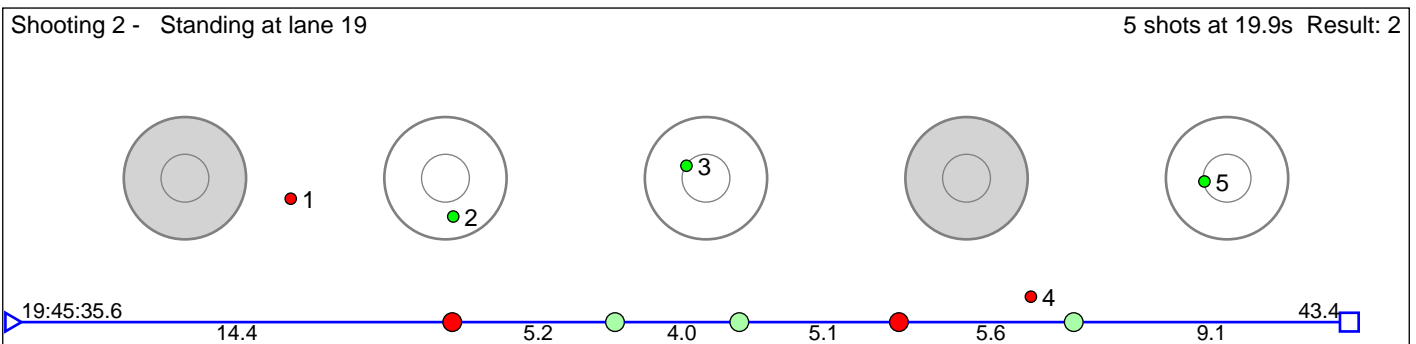

120 Nummedal Mari

Eldar IL

Result: 3

Disclaimer:

These results are unofficial since only the final output from the timing system can provide complete and correct competition results. The graphic plot of each series, presents the location of the shots on each of the five targets. Please observe that the accuracy of the plotting has some limitations due to image resolution and/or printer quality.