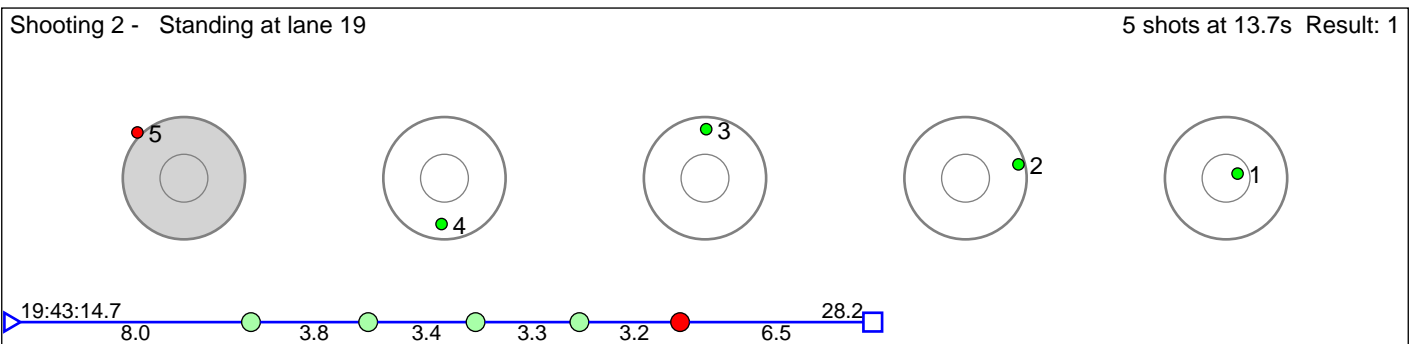

108 Halvorsen Åyvind Henanger

HÅvlandsdal IL

Result: 3

Disclaimer:

These results are unofficial since only the final output from the timing system can provide complete and correct competition results. The graphic plot of each series, presents the location of the shots on each of the five targets. Please observe that the accuracy of the plotting has some limitations due to image resolution and/or printer quality.