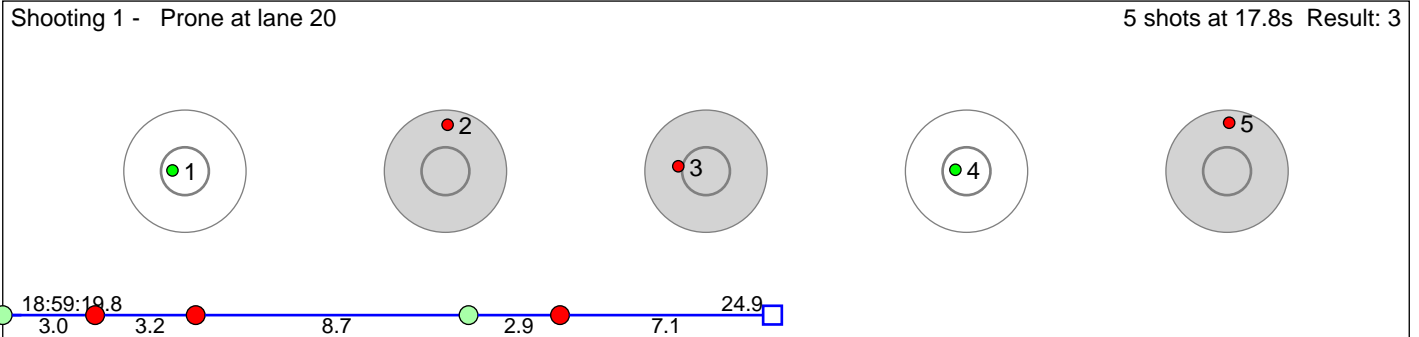

50 Kristiansen Sara Istad

Voss Skiskytterlag

Result: 3

Disclaimer:

These results are unofficial since only the final output from the timing system can provide complete and correct competition results. The graphic plot of each series, presents the location of the shots on each of the five targets. Please observe that the accuracy of the plotting has some limitations due to image resolution and/or printer quality.