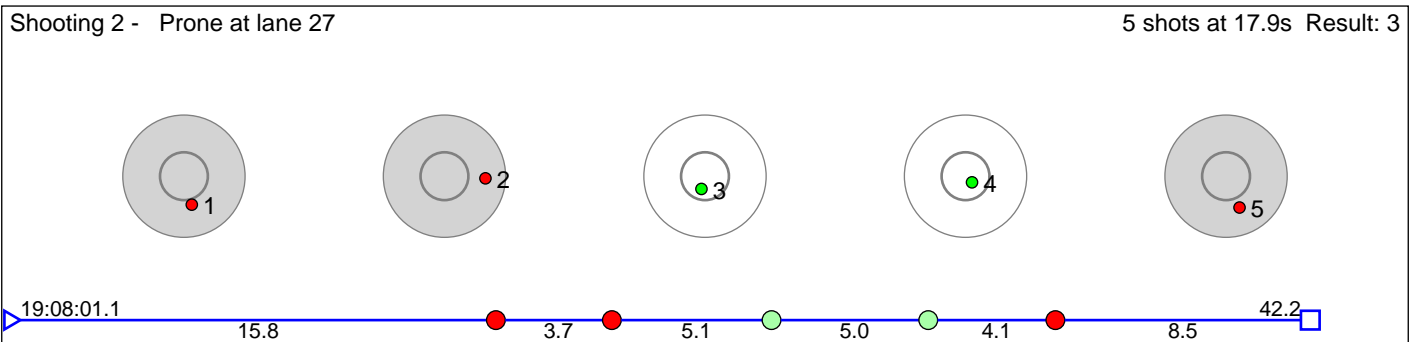

57 Lillegraven Torkil Sollien

Voss Skiskytterlag

Result: 5

Disclaimer:

These results are unofficial since only the final output from the timing system can provide complete and correct competition results. The graphic plot of each series, presents the location of the shots on each of the five targets. Please observe that the accuracy of the plotting has some limitations due to image resolution and/or printer quality.