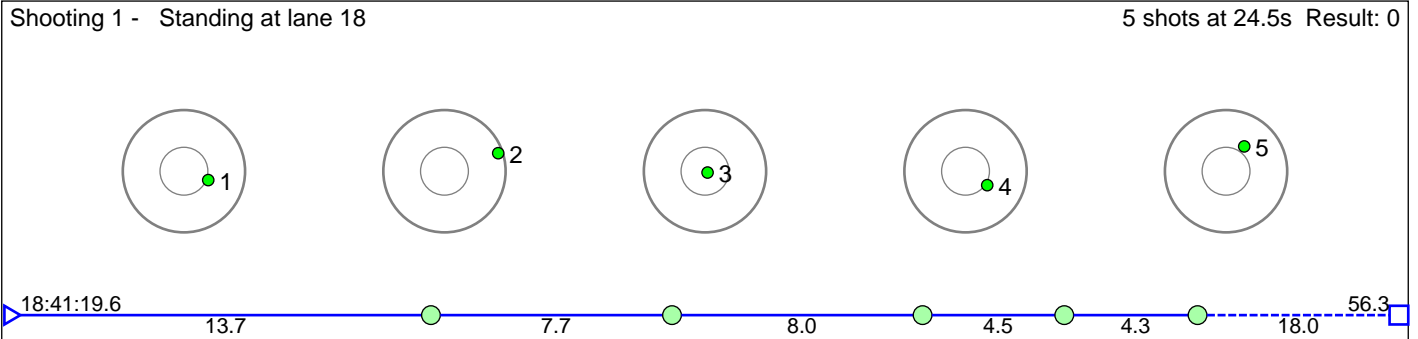

17 Hansen Kristin DalsbÃ¸

Voss Skiskytterlag

Result: 1

Disclaimer:

These results are unofficial since only the final output from the timing system can provide complete and correct competition results. The graphic plot of each series, presents the location of the shots on each of the five targets. Please observe that the accuracy of the plotting has some limitations due to image resolution and/or printer quality.

18 SÅ,derstrÅ,m Victor

Fana IL

Result: 0

Disclaimer:

These results are unofficial since only the final output from the timing system can provide complete and correct competition results. The graphic plot of each series, presents the location of the shots on each of the five targets. Please observe that the accuracy of the plotting has some limitations due to image resolution and/or printer quality.