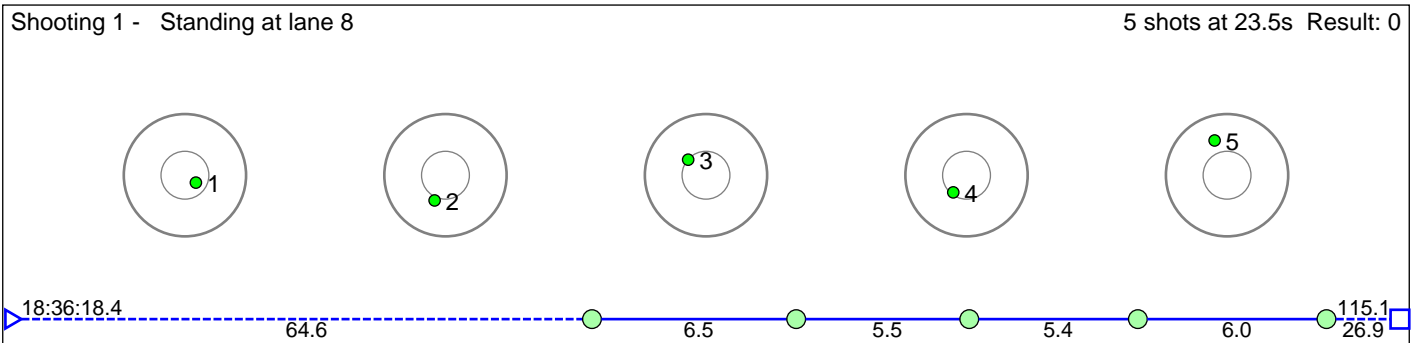

6 Dyrkolbotn Ovidia

Voss Skiskytterlag

Result: 1

Disclaimer:

These results are unofficial since only the final output from the timing system can provide complete and correct competition results. The graphic plot of each series, presents the location of the shots on each of the five targets. Please observe that the accuracy of the plotting has some limitations due to image resolution and/or printer quality.

7 DÅ,ssland Astrid

Voss Skiskytterlag

Result: 0

Disclaimer:

These results are unofficial since only the final output from the timing system can provide complete and correct competition results. The graphic plot of each series, presents the location of the shots on each of the five targets. Please observe that the accuracy of the plotting has some limitations due to image resolution and/or printer quality.

8 Hemre Leon Stoknes

Voss Skiskytterlag

Result: 0

Disclaimer:

These results are unofficial since only the final output from the timing system can provide complete and correct competition results. The graphic plot of each series, presents the location of the shots on each of the five targets. Please observe that the accuracy of the plotting has some limitations due to image resolution and/or printer quality.